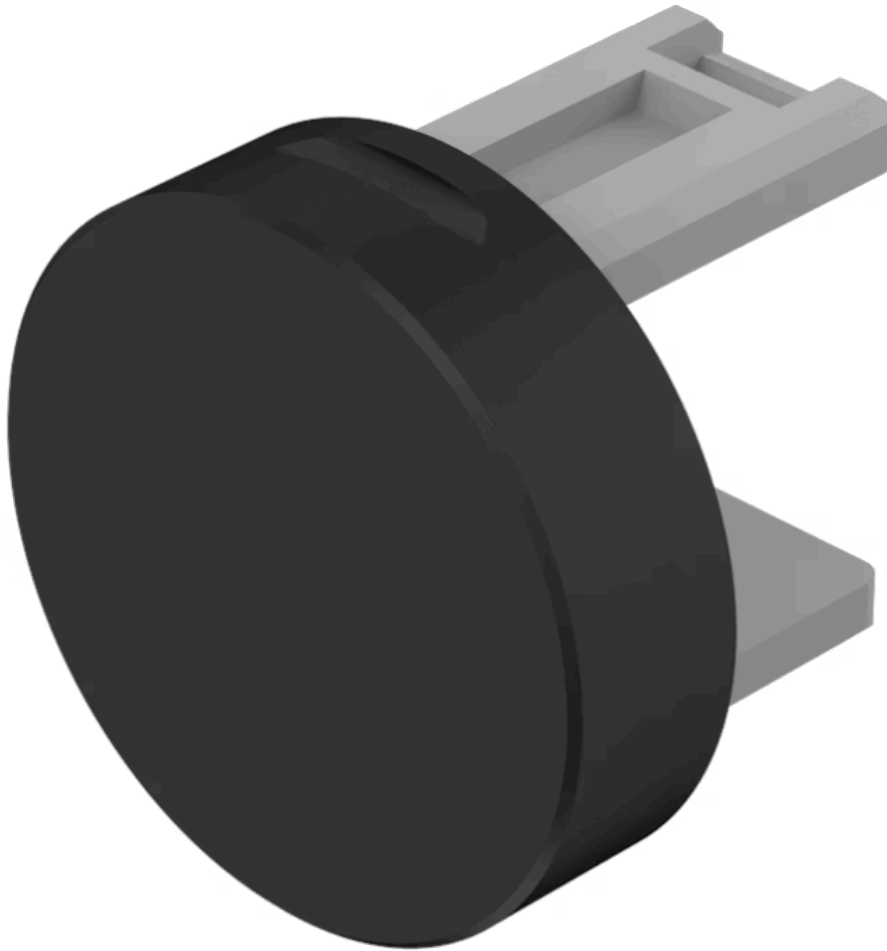

Lens

31-
931.0

Distribution by
DigiKey

DigiKey

<https://digikey.eao.com/component/31-931.0/en...>

Your product:

31-931.0 Lens

PRODUCT RANGE

Product Status: Not Recommended for new design

FRONT

Front form: Round

OPERATING-/INDICATION PART

Lens colour: Black

Lens material: Plastic

Lens illumination: Non illuminated

Lens shape: Flush

Lens optics: opaque

MECHANICAL CHARACTERISTICS

Weight: 0.001 kg

CERTIFICATE

REACH: REACH compliant

RoHS: RoHS compliant

OTHER

Short Description:

Lens, Ø 15.8 mm, Non illuminated, Black, Flush, Plastic

Dimension:

Ø 15.8 mm