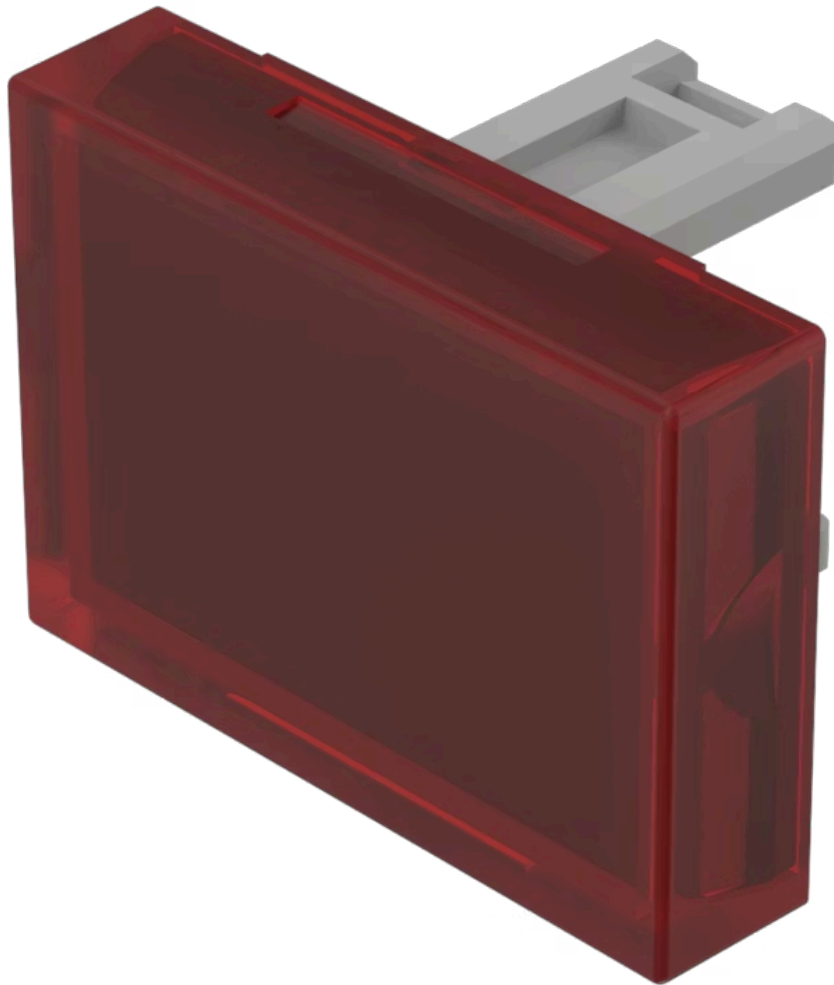

# Lens

31-  
901.2

Distribution by  
DigiKey

**DigiKey**

<https://digikey.eao.com/component/31-901.2/en...>

Your product:

---

## 31-901.2 Lens

*Loading ...*

### OPERATING-/INDICATION PART

**Lens colour:** Red

**Lens material:** Plastic

**Lens illumination:** Illuminated

**Lens shape:** Flush

**Lens optics:** translucent

### OTHER

**Short Description:** Lens, 21.5 mm x 15.3 mm, Illuminated, Red, Flush, Plastic

**Dimension:** 21.5 mm x 15.3 mm

**Product attributes:**

Not recommended for film insert