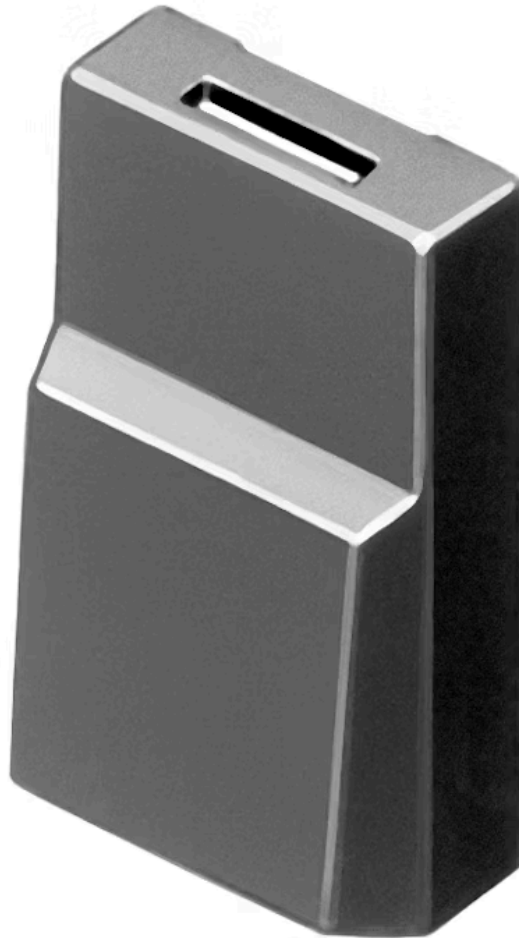

Lens

96-
931.5

Distribution by
DigiKey

DigiKey

<https://digikey.eao.com/p/96-931.5>

Your product:

96-931.5 Lens

FRONT

Front form: square

OPERATING-/INDICATION PART

Lens colour: Green

Lens material: Plastic

Lens illumination: non illuminative

Lens optics: opaque

Marking symbol shape: none

MECHANICAL CHARACTERISTIC

Weight: 0.001 kg

CERTIFICATE

REACH: REACH compliant

RoHS: RoHS compliant

OTHER

Short Description: Lens, 17.4 mm x 17.4 mm, non illuminative, Green, Plastic

Dimension: 17.4 mm x 17.4 mm

Colour RAL: 6005 RAL