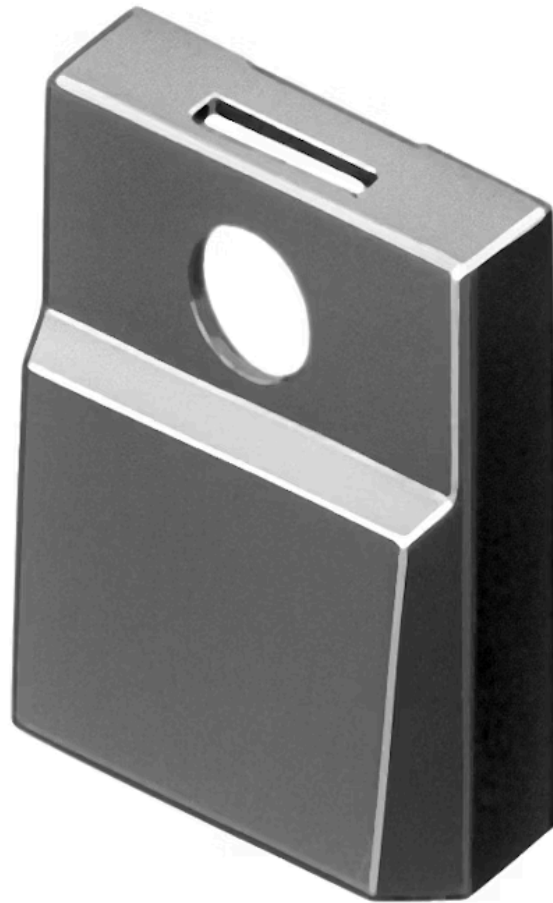

Lens

96-
926.8

Distribution by
DigiKey

DigiKey

<https://digikey.eao.com/p/96-926.8>

Your product:

96-926.8 Lens

FRONT

Front form: rectangular

OPERATING-/INDICATION PART

Lens colour: Grey

Lens material: Plastic

Lens illumination: illuminative

Lens optics: opaque

Marking symbol shape: none

MECHANICAL CHARACTERISTIC

Weight: 0.001 kg

CERTIFICATE

REACH: REACH compliant

RoHS: RoHS compliant

OTHER

Short Description: Lens, 17.4 mm x 14.8 mm, illuminative, Grey, Plastic

Dimension: 17.4 mm x 14.8 mm

Colour RAL: 7012 RAL