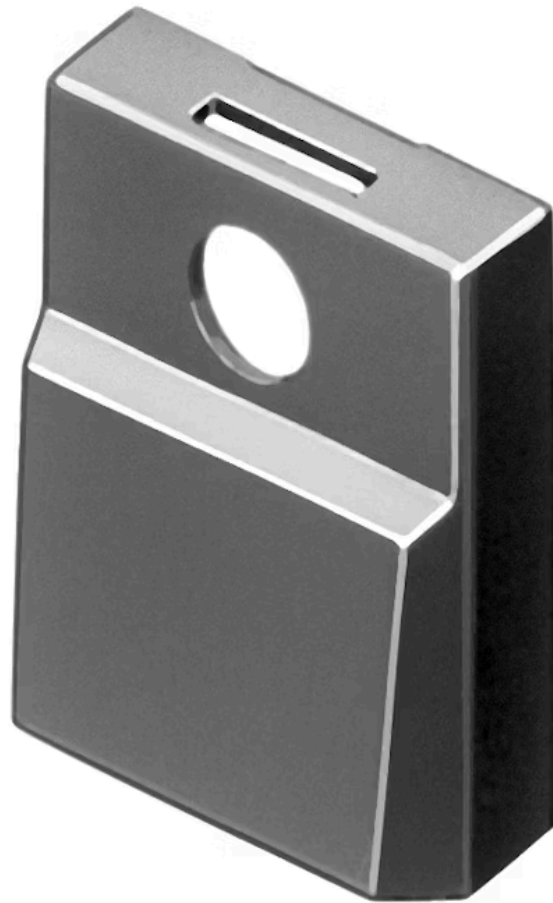

# Lens

96-  
902.2

Distribution by  
DigiKey

**DigiKey**

<https://digikey.eao.com/p/96-902.2>

Your product:

---

## 96-902.2 Lens

### OPERATING-/INDICATION PART

**Lens colour:** Red

**Lens material:** Plastic

**Lens illumination:** Illuminated

**Lens optics:** opaque

**Marking symbol shape:** none

### OTHER

**Short Description:** Lens, 17.4 mm x 12.4 mm, Illuminated, Red, Plastic

**Dimension:** 17.4 mm x 12.4 mm

**Colour RAL:** 3016 RAL