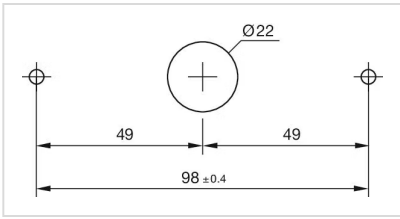

Dimension drawings: