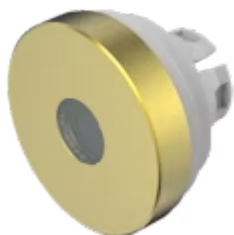

# Lens

84-  
7215.400

Distribution by  
DigiKey

**DigiKey**

<https://digikey.eao.com/component/84-7215.400...>

Your product:

---

## 84-7215.400 Lens

*Loading ...*

### OPERATING-/INDICATION PART

**Lens colour:** Gold

**Lens material:** Aluminium

**Lens illumination:** Illuminated

**Lens shape:** Flush

**Lens optics:** opaque

**Lens type:** Raised above front bezel

**Symbol:** No Symbol

### OTHER

**Short Description:** Lens, Ø 19.7 mm, Illuminated, No Symbol, Gold, Flush, Aluminium

**Dimension:** Ø 19.7 mm

**Hints:**

The colour of anodised aluminium parts can vary due to technical production reasons