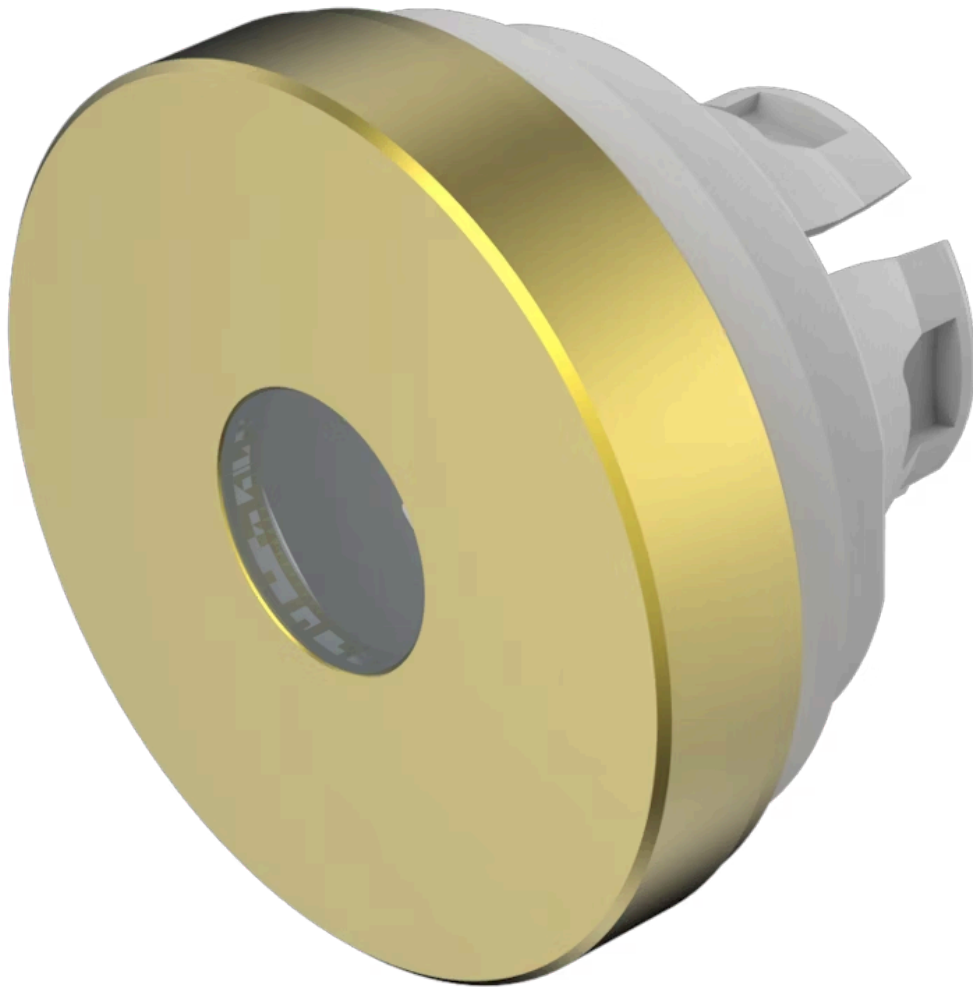

Lens

84-
7215.400

Distribution by
DigiKey

DigiKey

<https://digikey.eao.com/p/84-7215.400>

Your product:

84-7215.400 Lens

Loading ...

FRONT

Front form: round

OPERATING-/INDICATION PART

Lens colour: Gold

Lens material: Aluminium

Lens illumination: illuminative

Lens shape: flush

Lens optics: opaque

Symbol: no symbol

Shape of illumination: Dot

MECHANICAL CHARACTERISTIC

Weight: 0.002 kg

CERTIFICATE

REACH: REACH compliant

RoHS: RoHS compliant

OTHER

Short Description:

Lens, Ø 19.7 mm, illuminative, no symbol, Gold, flush, Aluminium

Dimension:

Ø 19.7 mm

Hints:

The colour of anodised aluminium parts can vary due to technical production reasons