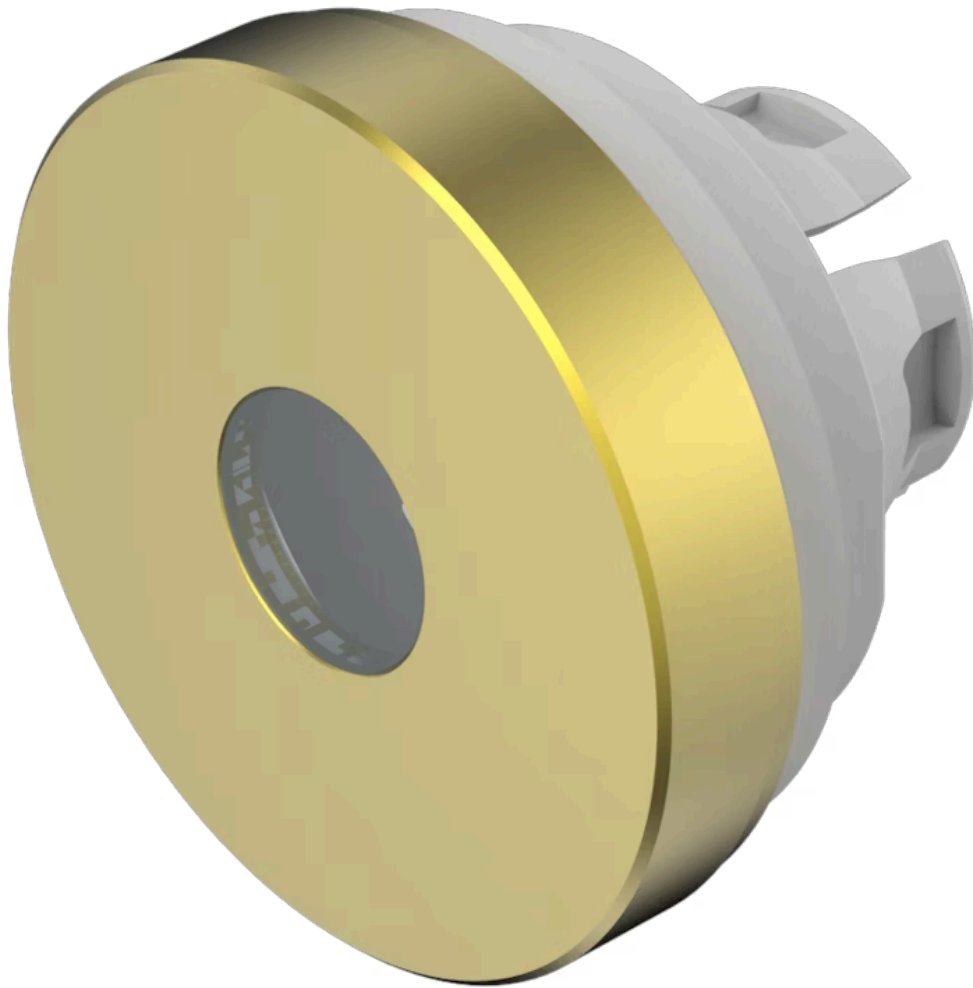

Lens

84-
7215.400

Distribution by
DigiKey

DigiKey

<https://digikey.eao.com/p/84-7215.400>

Your product:

84-7215.400 Lens

OPERATING-/INDICATION PART

Lens illumination:	illuminative
Lens colour:	Gold
Lens shape:	flush
Lens material:	Aluminium
Lens optics:	opaque
Shape of illumination:	Dot

MECHANICAL CHARACTERISTIC

Weight:	0.002 kg
----------------	----------

OTHER

Dimension:	Ø 19.7 mm
Symbol:	no symbol
Short Description:	Lens, Ø 19.7 mm, illuminative, no symbol, Gold, flush, Aluminium
Hints:	The colour of anodised aluminium parts can vary due to technical production reasons