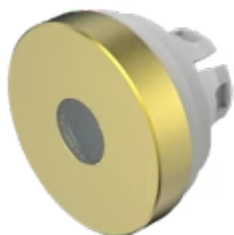

# Lens

84-  
7215.400

Distribution by  
DigiKey

**DigiKey**

<https://digikey.eao.com/component/84-7215.400...>

Your product:

---

## 84-7215.400 Lens

*Loading ...*

### OPERATING-/INDICATION PART

**Lens colour:** Gold

**Lens material:** Aluminium

**Lens illumination:** Illuminated

**Lens shape:** Flush

**Lens optics:** opaque

**Lens type:** Raised above front bezel

**Symbol:** No Symbol

### OTHER

**Short Description:** Lens, Ø 19.7 mm, Illuminated, No Symbol, Gold, Flush, Aluminium

**Dimension:** Ø 19.7 mm

**Hints:**

The colour of anodised aluminium parts can vary due to technical production reasons