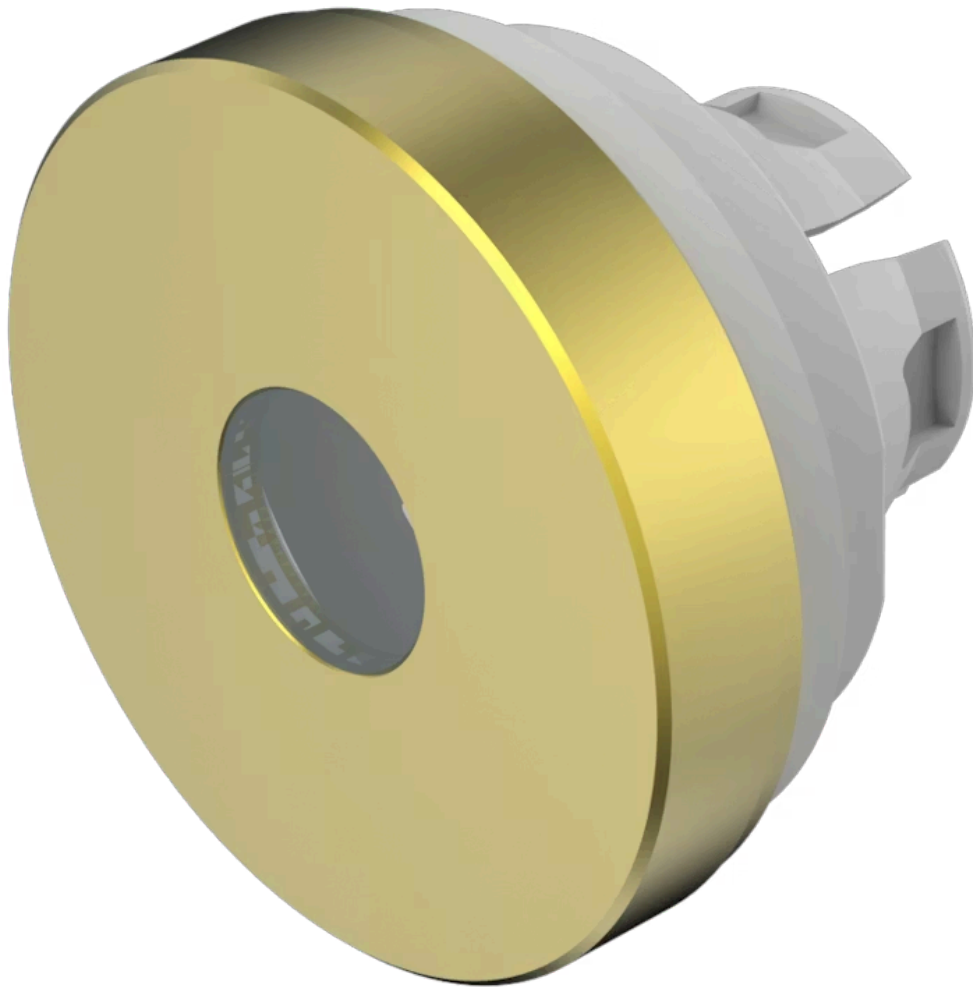

# Lens

84-  
7215.400

Distribution by  
DigiKey

**DigiKey**

<https://digikey.eao.com/component/84-7215.400...>

Your product:

---

## 84-7215.400 Lens

*Loading ...*

### OPERATING-/INDICATION PART

**Lens colour:** Gold

**Lens material:** Aluminium

**Lens illumination:** Illuminated

**Lens shape:** Flush

**Lens optics:** opaque

**Lens type:** Raised above front bezel

**Symbol:** No Symbol

### OTHER

**Short Description:** Lens, Ø 19.7 mm, Illuminated, No Symbol, Gold, Flush, Aluminium

**Dimension:** Ø 19.7 mm

**Hints:**

The colour of anodised aluminium parts can vary due to technical production reasons