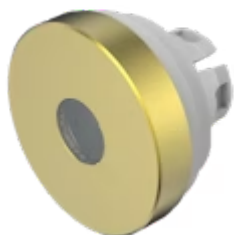

Lens

84-
7215.400

Distribution by
DigiKey

DigiKey

<https://digikey.eao.com/p/84-7215.400>

Your product:

84-7215.400 Lens

Loading ...

FRONT

Front form: round

OPERATING-/INDICATION PART

Lens colour: Gold

Lens material: Aluminium

Lens illumination: illuminative

Lens shape: flush

Lens optics: opaque

Symbol: no symbol

Shape of illumination: Dot

MECHANICAL CHARACTERISTIC

Weight: 0.002 kg

CERTIFICATE

REACH: REACH compliant

RoHS: RoHS compliant

OTHER

Short Description:

Lens, Ø 19.7 mm, illuminative, no symbol, Gold, flush, Aluminium

Dimension:

Ø 19.7 mm

Hints:

The colour of anodised aluminium parts can vary due to technical production reasons