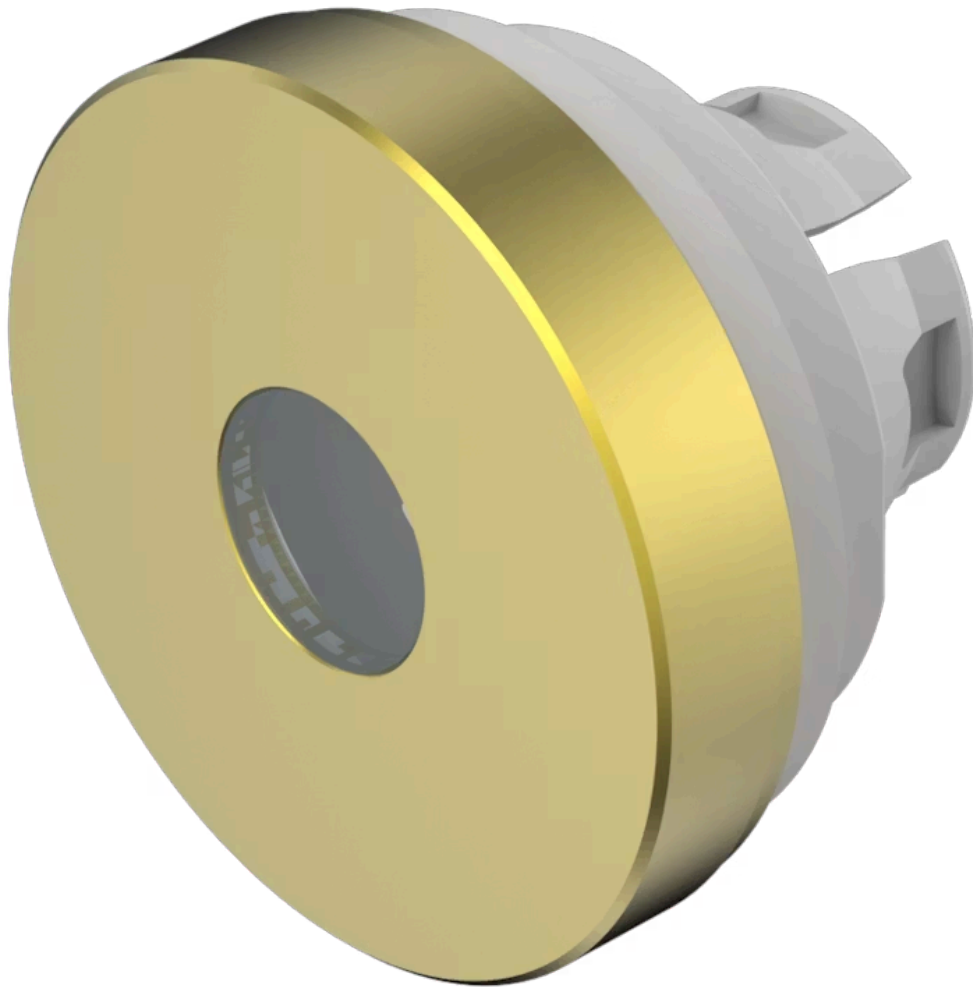

# Lens

84-  
7215.400

Distribution by  
DigiKey

**DigiKey**

<https://digikey.eao.com/component/84-7215.400...>

Your product:

---

## 84-7215.400 Lens

*Loading ...*

### OPERATING-/INDICATION PART

**Lens colour:** Gold

**Lens material:** Aluminium

**Lens illumination:** Illuminated

**Lens shape:** Flush

**Lens optics:** opaque

**Lens type:** Raised above front bezel

**Symbol:** No Symbol

### OTHER

**Short Description:** Lens, Ø 19.7 mm, Illuminated, No Symbol, Gold, Flush, Aluminium

**Dimension:** Ø 19.7 mm

**Hints:**

The colour of anodised aluminium parts can vary due to technical production reasons