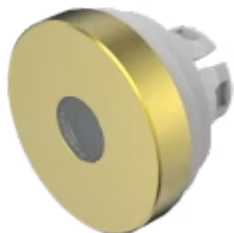

# Lens

84-  
7211.400

Distribution by  
DigiKey

**DigiKey**

<https://digikey.eao.com/component/84-7211.400...>

Your product:

---

## 84-7211.400 Lens

*Loading ...*

### OPERATING-/INDICATION PART

**Lens colour:** Gold

**Lens material:** Aluminium

**Lens illumination:** Illuminated

**Lens shape:** Flush

**Lens optics:** opaque

**Lens type:** Level with front bezel

**Symbol:** No Symbol

### OTHER

**Short Description:** Lens, Ø 19.7 mm, Illuminated, No Symbol, Gold, Flush, Aluminium

**Dimension:** Ø 19.7 mm

**Hints:**

The colour of anodised aluminium parts can vary due to technical production reasons