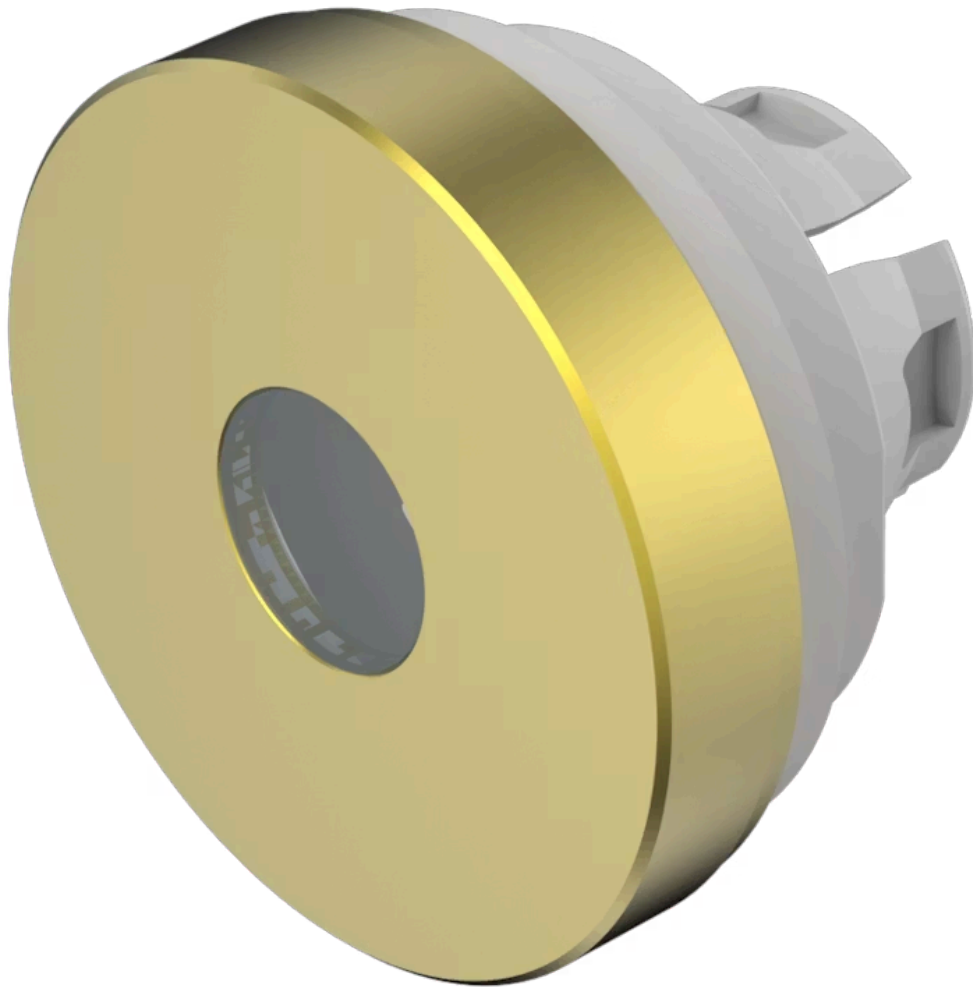

# Lens

84-  
7211.400

Distribution by  
DigiKey

**DigiKey**

<https://digikey.eao.com/component/84-7211.400...>

Your product:

---

## 84-7211.400 Lens

*Loading ...*

### OPERATING-/INDICATION PART

**Lens colour:** Gold

**Lens material:** Aluminium

**Lens illumination:** Illuminated

**Lens shape:** Flush

**Lens optics:** opaque

**Lens type:** Level with front bezel

**Symbol:** No Symbol

### OTHER

**Short Description:** Lens, Ø 19.7 mm, Illuminated, No Symbol, Gold, Flush, Aluminium

**Dimension:** Ø 19.7 mm

**Hints:**

The colour of anodised aluminium parts can vary due to technical production reasons