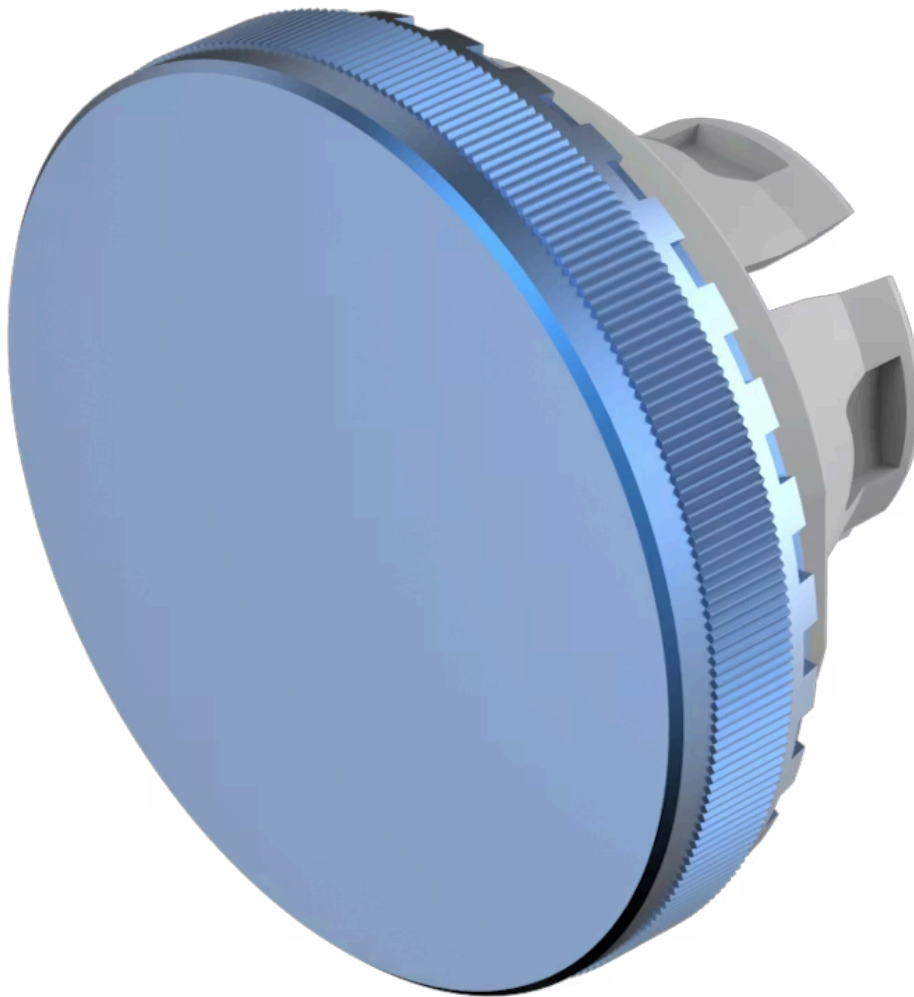

Lens

84-
7205.600A

Distribution by
DigiKey

DigiKey

<https://digikey.eao.com/component/84-7205.600...>

Your product:

84-7205.600A Lens

Loading ...

FRONT

Front form: Round

OPERATING-/INDICATION PART

Lens colour: Blue

Lens material: Aluminium

Lens illumination: Non illuminated

Lens shape: Flush

Lens optics: opaque

Lens type: Raised above front bezel

Symbol: No Symbol

MECHANICAL CHARACTERISTICS

Weight: 0.003 kg

CERTIFICATE

REACH: REACH compliant

RoHS: RoHS compliant

OTHER

Short Description:

Lens, Ø 19.7 mm, Non illuminated, No Symbol, Blue, Flush, Aluminium

Dimension:

Ø 19.7 mm

Hints:

The colour of anodised aluminium parts can vary due to technical production reasons