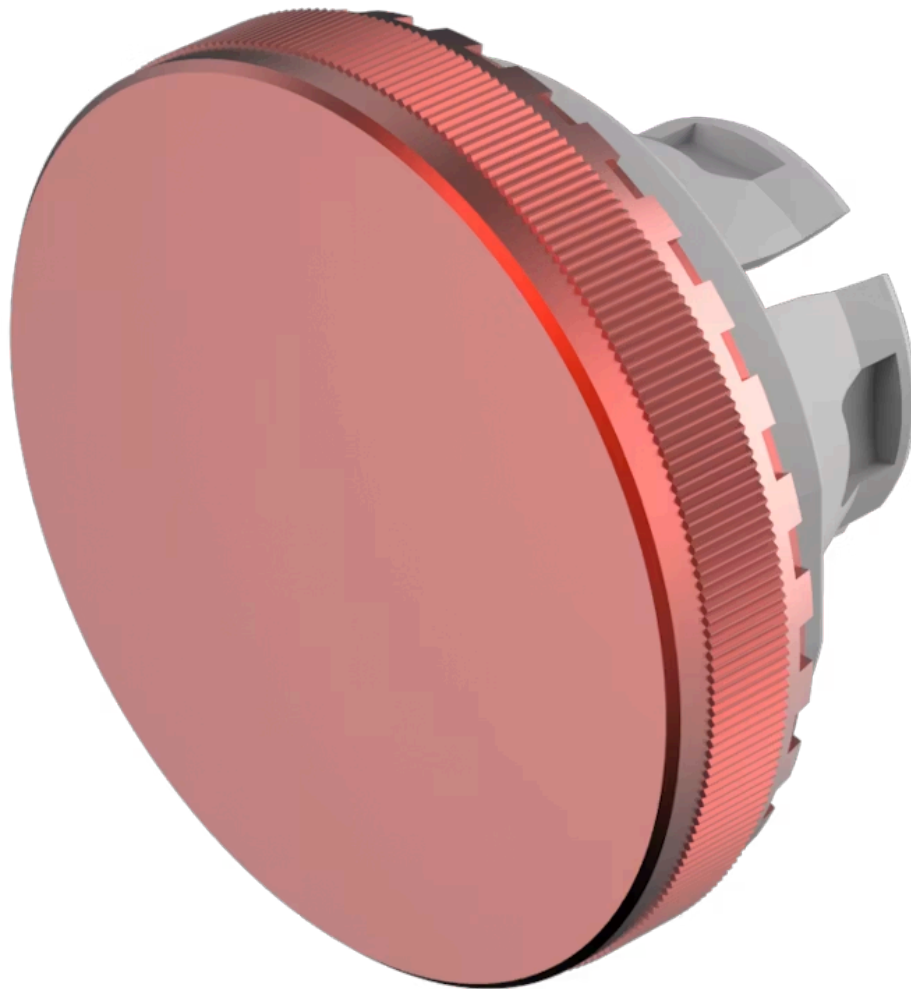

Lens

84-
7205.200A

Distribution by
DigiKey

DigiKey

<https://digikey.eao.com/component/84-7205.200...>

Your product:

84-7205.200A Lens

Loading ...

FRONT

Front form: Round

OPERATING-/INDICATION PART

Lens colour: Red

Lens material: Aluminium

Lens illumination: Non illuminated

Lens shape: Flush

Lens optics: opaque

Lens type: Raised above front bezel

Symbol: No Symbol

MECHANICAL CHARACTERISTICS

Weight: 0.002 kg

CERTIFICATE

REACH: REACH compliant

RoHS: RoHS compliant

OTHER

Short Description:

Lens, Ø 19.7 mm, Non illuminated, No Symbol, Red, Flush, Aluminium

Dimension:

Ø 19.7 mm

Hints:

The colour of anodised aluminium parts can vary due to technical production reasons