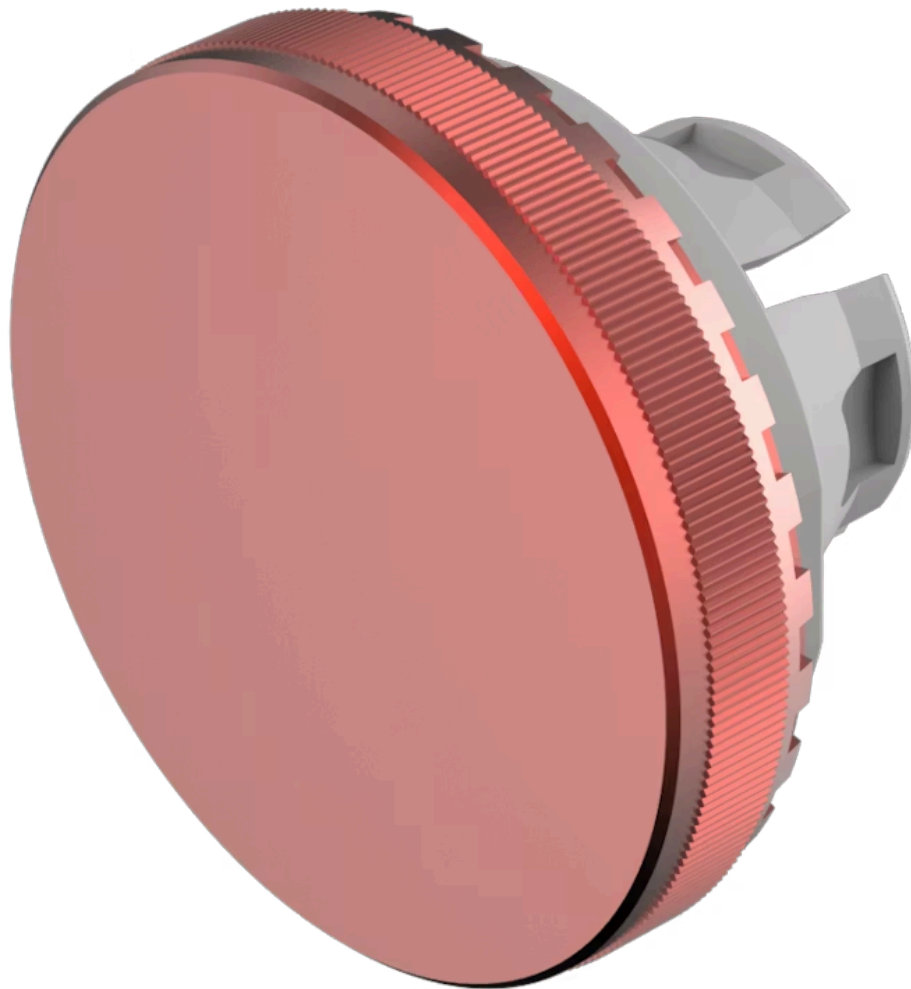

# Lens

84-  
7205.200

Distribution by  
DigiKey

**DigiKey**

<https://digikey.eao.com/component/84-7205.200...>

Your product:

---

## 84-7205.200 Lens

*Loading ...*

### OPERATING-/INDICATION PART

**Lens colour:** Red

**Lens material:** Aluminium

**Lens illumination:** Non illuminated

**Lens shape:** Flush

**Lens optics:** opaque

**Lens type:** Raised above front bezel

**Symbol:** No Symbol

### OTHER

**Short Description:**

Lens, Ø 19.7 mm, Non illuminated, No Symbol, Red, Flush, Aluminium

**Dimension:**

Ø 19.7 mm

**Hints:**

The colour of anodised aluminium parts can vary due to technical production reasons