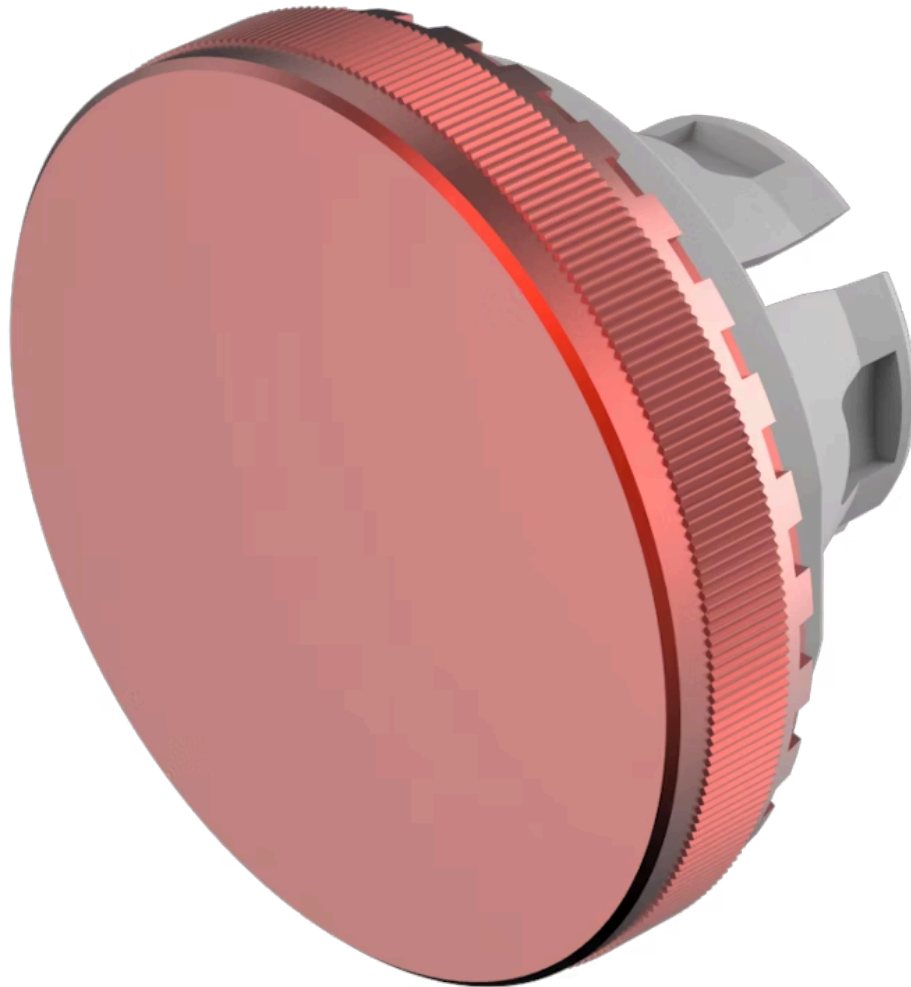

Lens

84-
7205.200

Distribution by
DigiKey

DigiKey

<https://digikey.eao.com/p/84-7205.200>

Your product:

84-7205.200 Lens

FRONT

Front form: round

OPERATING-/INDICATION PART

Lens colour: Red

Lens material: Aluminium

Lens illumination: non illuminative

Lens shape: flush

Lens optics: opaque

Symbol: no symbol

MECHANICAL CHARACTERISTIC

Weight: 0.003 kg

CERTIFICATE

REACH: REACH compliant

RoHS: RoHS compliant

OTHER

Short Description: Lens, Ø 19.7 mm, non illuminative, no symbol, Red, flush, Aluminium

Dimension: Ø 19.7 mm

Hints: The colour of anodised aluminium parts can vary due to technical production reasons