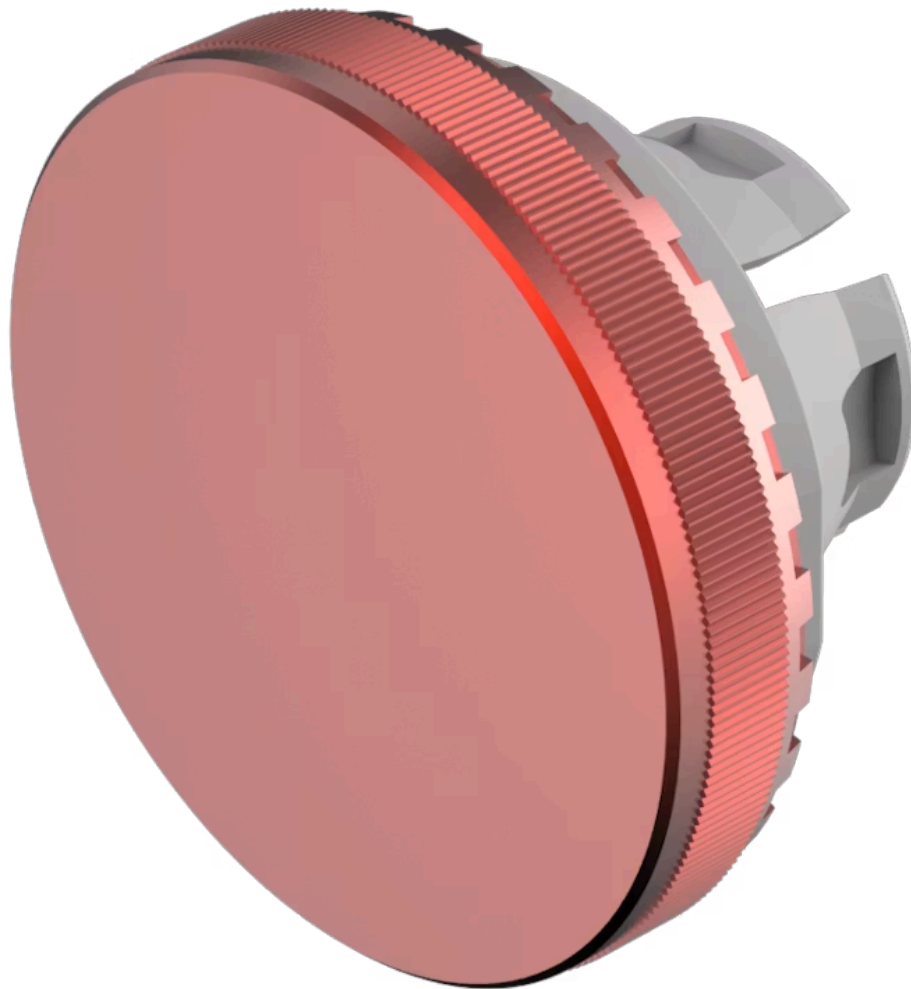

Lens

84-
7205.200

Distribution by
DigiKey

DigiKey

<https://digikey.eao.com/component/84-7205.200...>

Your product:

84-7205.200 Lens

Loading ...

FRONT

Front form: Round

OPERATING-/INDICATION PART

Lens colour: Red

Lens material: Aluminium

Lens illumination: Non illuminated

Lens shape: Flush

Lens optics: opaque

Lens type: Raised above front bezel

Symbol: No Symbol

MECHANICAL CHARACTERISTICS

Weight: 0.002 kg

CERTIFICATE

REACH: REACH compliant

RoHS: RoHS compliant

OTHER

Short Description:

Lens, Ø 19.7 mm, Non illuminated, No Symbol, Red, Flush, Aluminium

Dimension:

Ø 19.7 mm

Hints:

The colour of anodised aluminium parts can vary due to technical production reasons