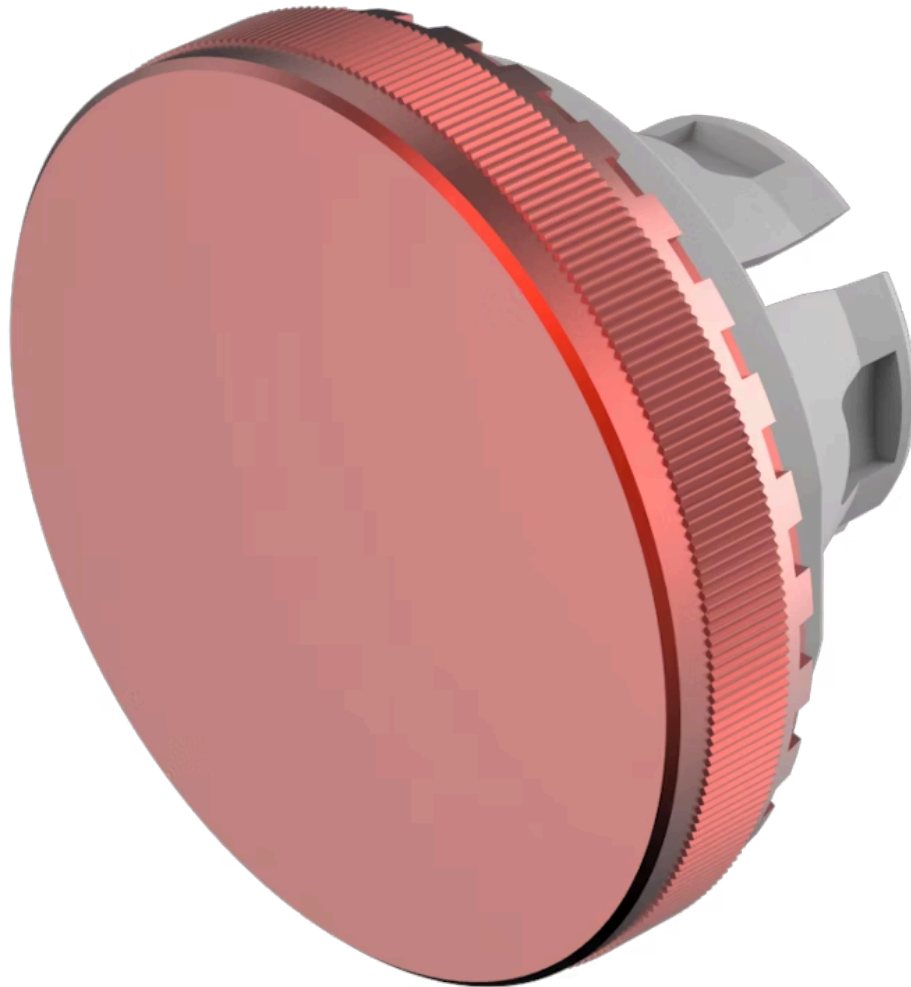

Lens

84-
7205.200

Distribution by
DigiKey

DigiKey

<https://digikey.eao.com/p/84-7205.200>

Your product:

84-7205.200

Lens

FRONT

Front form: round

OPERATING-/INDICATION PART

Lens illumination: non illuminative

Lens colour: Red

Lens shape: flush

Lens material: Aluminium

Lens optics: opaque

Symbol: no symbol

MECHANICAL CHARACTERISTIC

Weight: 0.003 kg

OTHER

Dimension: Ø 19.7 mm

Short Description: Lens, Ø 19.7 mm, non illuminative, no symbol, Red, flush, Aluminium

Hints: The colour of anodised aluminium parts can vary due to technical production reasons