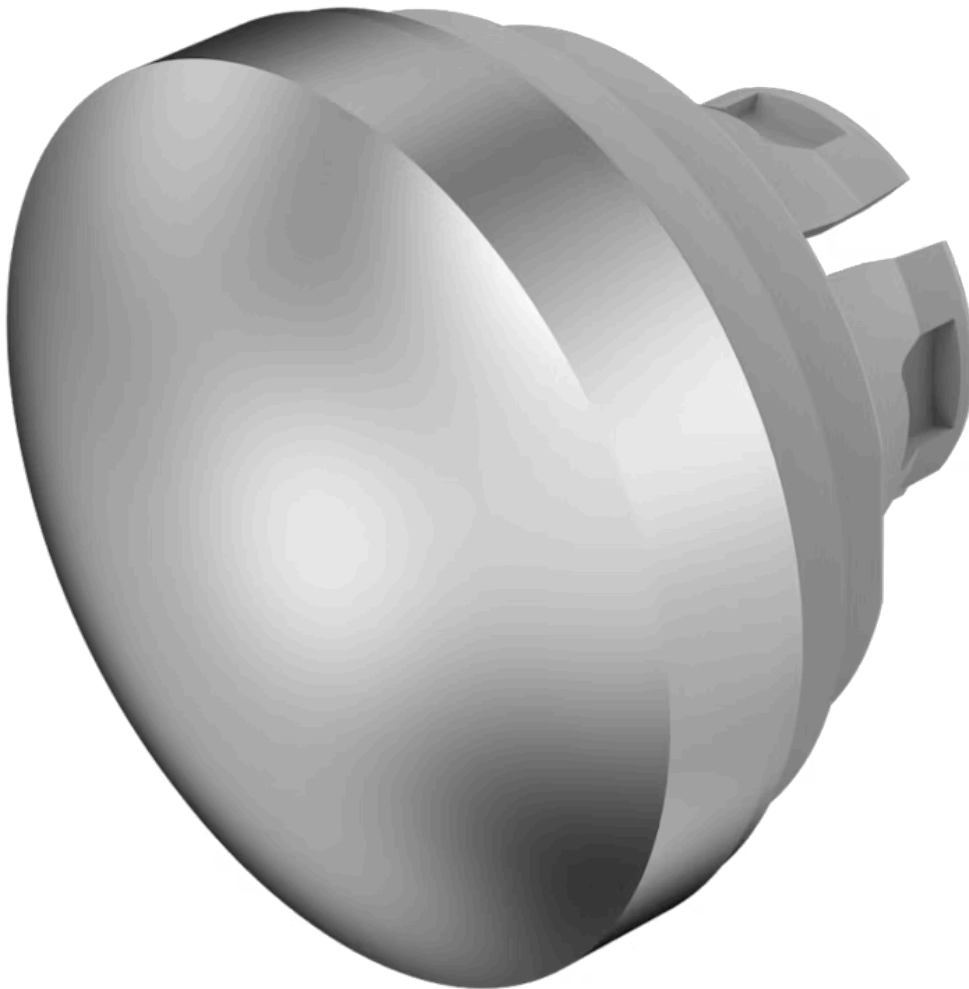

Lens

84-
7202.800A

Distribution by
DigiKey

DigiKey

<https://digikey.eao.com/component/84-7202.800...>

Your product:

84-7202.800A Lens

Loading ...

FRONT

Front form: Round

OPERATING-/INDICATION PART

Lens colour: Nature

Lens material: Aluminium

Lens illumination: Non illuminated

Lens shape: Convex

Lens optics: opaque

Lens type: Raised above front bezel

Symbol: No Symbol

MECHANICAL CHARACTERISTICS

Weight: 0.004 kg

CERTIFICATE

REACH: REACH compliant

RoHS: RoHS compliant

OTHER

Short Description:

Lens, Ø 19.7 mm, Non illuminated, No Symbol, Nature, Convex, Aluminium

Dimension:

Ø 19.7 mm

Hints:

The colour of anodised aluminium parts can vary due to technical production reasons