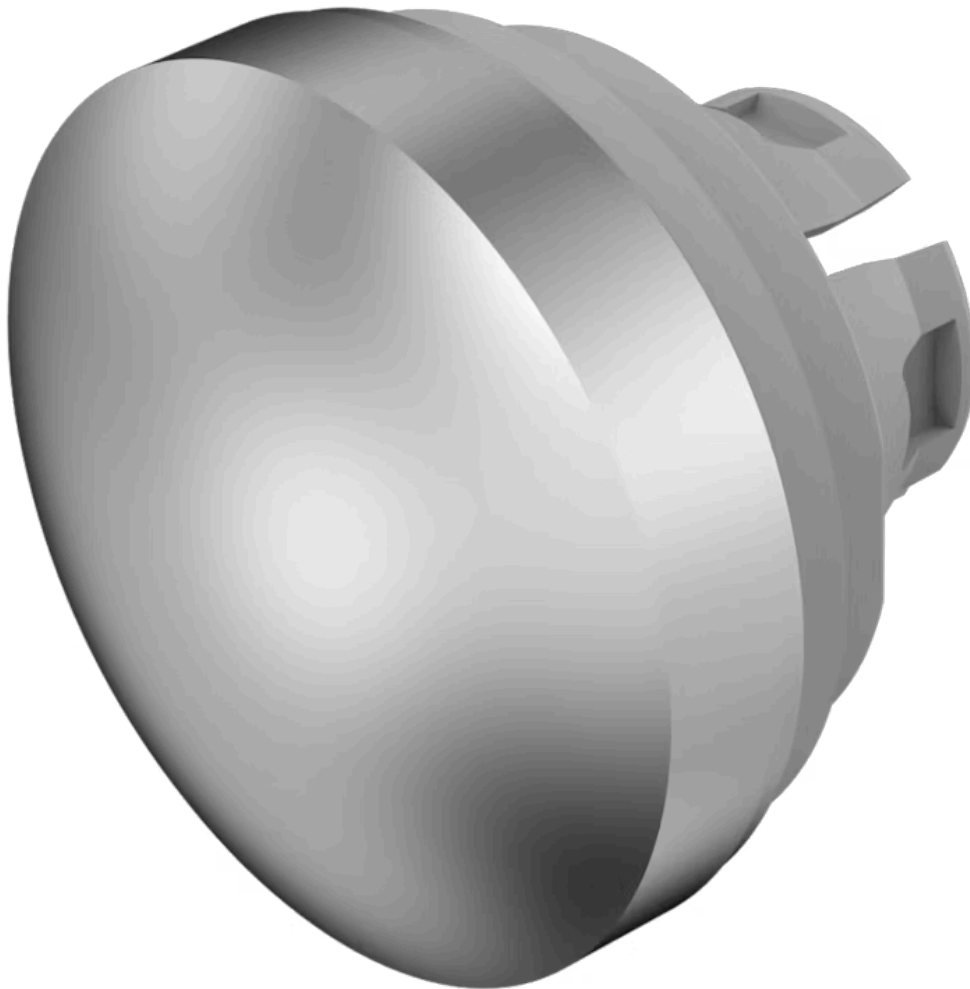

Lens

84-
7202.800

Distribution by
DigiKey

DigiKey

<https://digikey.eao.com/component/84-7202.800...>

Your product:

84-7202.800 Lens

Loading ...

FRONT

Front form: Round

OPERATING-/INDICATION PART

Lens colour: Nature

Lens material: Aluminium

Lens illumination: Non illuminated

Lens shape: Convex

Lens optics: opaque

Lens type: Level with front bezel

Symbol: No Symbol

MECHANICAL CHARACTERISTICS

Weight: 0.003 kg

CERTIFICATE

REACH: REACH compliant

RoHS: RoHS compliant

OTHER

Short Description: Lens, Ø 19.7 mm, Non illuminated, No Symbol, Nature, Convex, Aluminium

Dimension: Ø 19.7 mm

Hints: The colour of anodised aluminium parts can vary due to technical production reasons