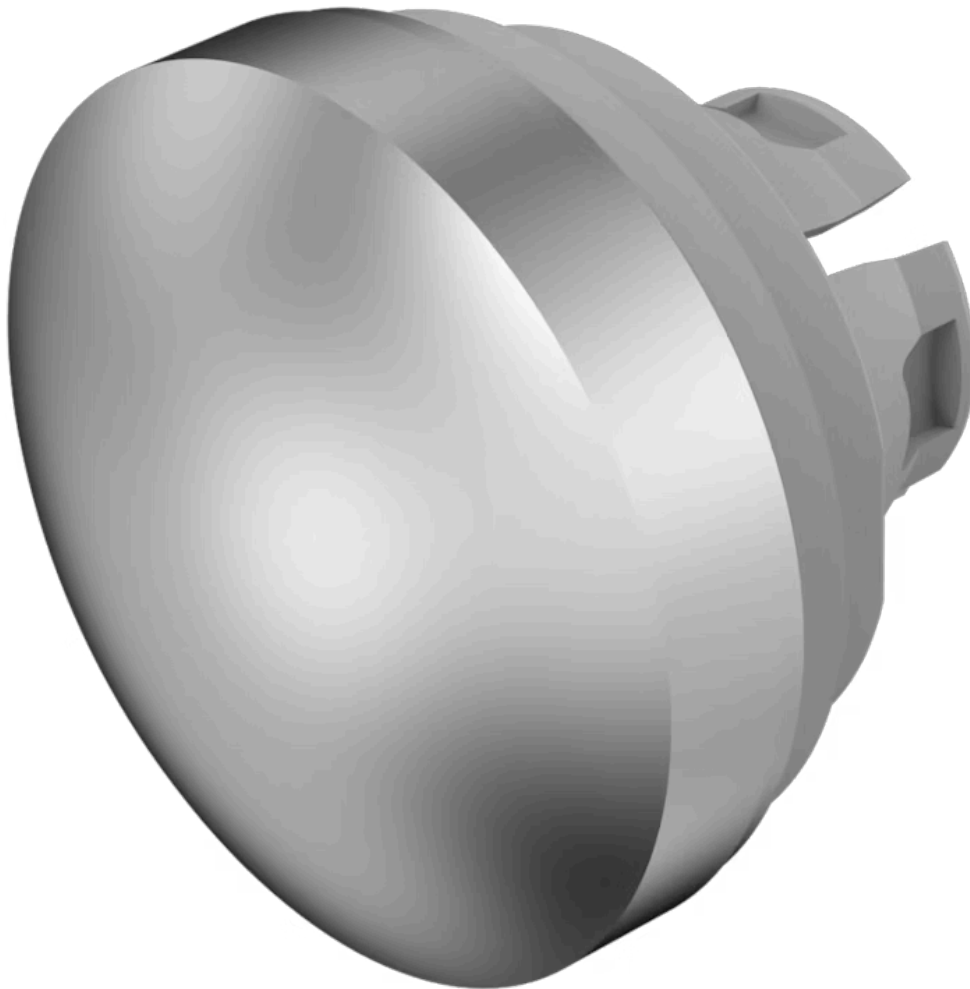

Lens

84-
7202.800

Distribution by
DigiKey

DigiKey

<https://digikey.eao.com/p/84-7202.800>

Your product:

84-7202.800 Lens

FRONT

Front form: round

OPERATING-/INDICATION PART

Lens colour: Nature

Lens material: Aluminium

Lens illumination: non illuminative

Lens shape: convex

Lens optics: opaque

Symbol: no symbol

MECHANICAL CHARACTERISTIC

Weight: 0.003 kg

CERTIFICATE

REACH: REACH compliant

RoHS: RoHS compliant

OTHER

Short Description: Lens, Ø 19.7 mm, non illuminative, no symbol, Nature, convex, Aluminium

Dimension: Ø 19.7 mm

Hints: The colour of anodised aluminium parts can vary due to technical production reasons