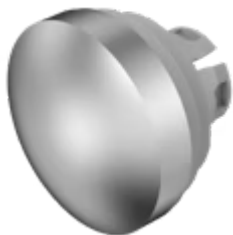

# Lens

84-  
7202.800

Distribution by  
DigiKey

**DigiKey**

<https://digikey.eao.com/component/84-7202.800...>

Your product:

---

## 84-7202.800 Lens

*Loading ...*

### OPERATING-/INDICATION PART

**Lens colour:** Nature

**Lens material:** Aluminium

**Lens illumination:** Non illuminated

**Lens shape:** Convex

**Lens optics:** opaque

**Lens type:** Level with front bezel

### OTHER

**Short Description:** Lens, Ø 19.7 mm, Non illuminated, No Symbol, Nature, Convex, Aluminium

**Dimension:** Ø 19.7 mm

**Hints:** The colour of anodised aluminium parts can vary due to technical production reasons