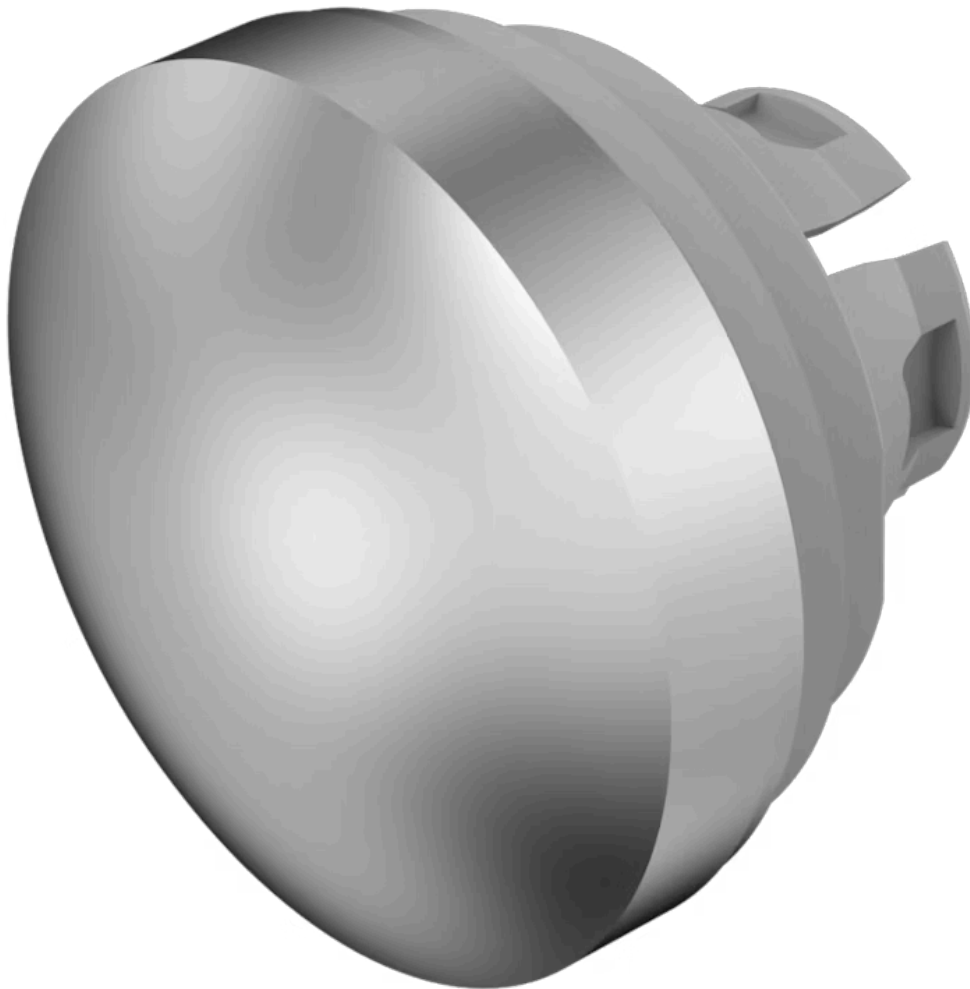

Lens

84-
7202.800

Distribution by
DigiKey

DigiKey

<https://digikey.eao.com/p/84-7202.800>

Your product:

84-7202.800

Lens

FRONT

Front form: round

OPERATING-/INDICATION PART

Lens illumination: non illuminative

Lens colour: Nature

Lens shape: convex

Lens material: Aluminium

Lens optics: opaque

Symbol: no symbol

MECHANICAL CHARACTERISTIC

Weight: 0.003 kg

OTHER

Dimension: Ø 19.7 mm

Short Description: Lens, Ø 19.7 mm, non illuminative, no symbol, Nature, convex, Aluminium

Hints: The colour of anodised aluminium parts can vary due to technical production reasons