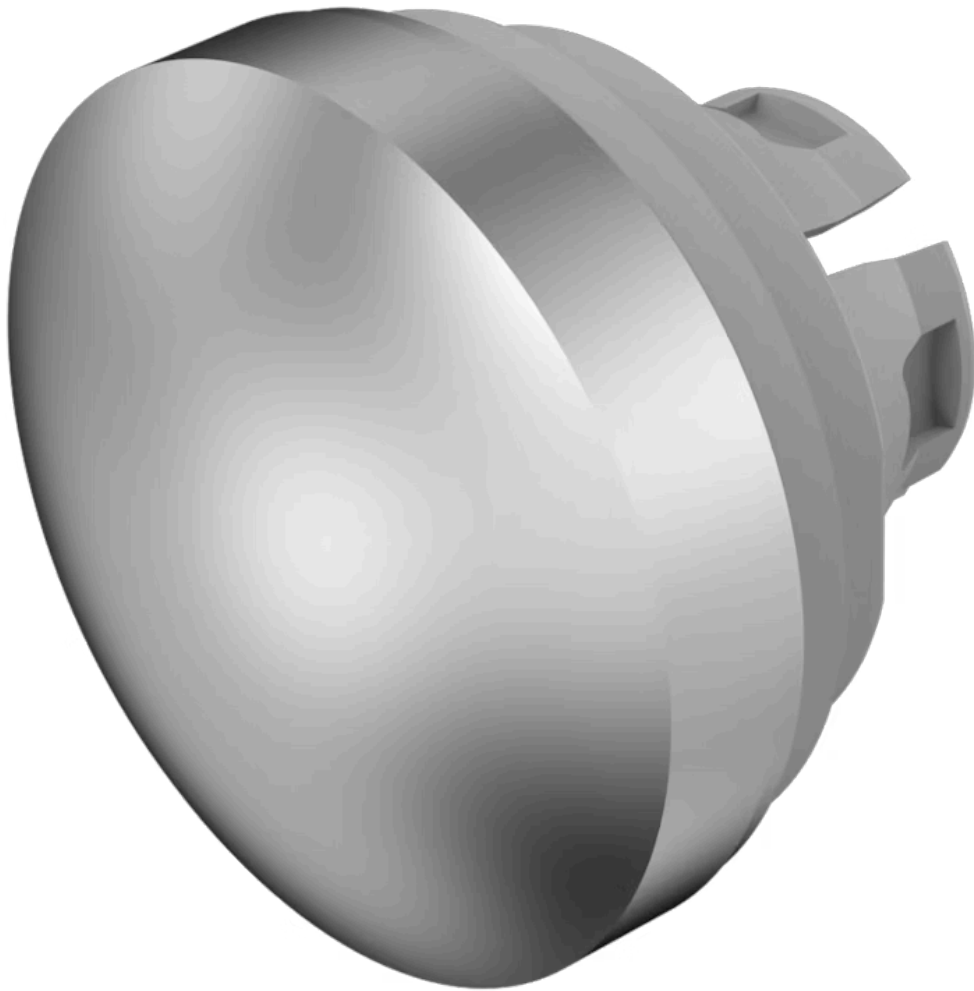

# Lens

84-  
7202.800

Distribution by  
DigiKey

**DigiKey**

<https://digikey.eao.com/component/84-7202.800...>

Your product:

---

## 84-7202.800 Lens

*Loading ...*

### OPERATING-/INDICATION PART

**Lens colour:** Nature

**Lens material:** Aluminium

**Lens illumination:** Non illuminated

**Lens shape:** Convex

**Lens optics:** opaque

**Lens type:** Level with front bezel

### OTHER

**Short Description:** Lens, Ø 19.7 mm, Non illuminated, No Symbol, Nature, Convex, Aluminium

**Dimension:** Ø 19.7 mm

**Hints:** The colour of anodised aluminium parts can vary due to technical production reasons