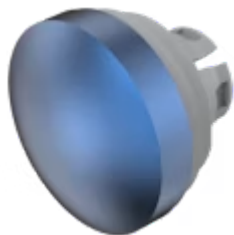

Lens

84-
7202.600A

Distribution by
DigiKey

DigiKey

<https://digikey.eao.com/component/84-7202.600...>

Your product:

84-7202.600A Lens

Loading ...

FRONT

Front form: Round

OPERATING-/INDICATION PART

Lens colour: Blue

Lens material: Aluminium

Lens illumination: Non illuminated

Lens shape: Convex

Lens optics: opaque

Lens type: Raised above front bezel

Symbol: No Symbol

MECHANICAL CHARACTERISTICS

Weight: 0.004 kg

CERTIFICATE

REACH: REACH compliant

RoHS: RoHS compliant

OTHER

Short Description: Lens, Ø 19.7 mm, Non illuminated, No Symbol, Blue, Convex, Aluminium

Dimension: Ø 19.7 mm

Hints: The colour of anodised aluminium parts can vary due to technical production reasons