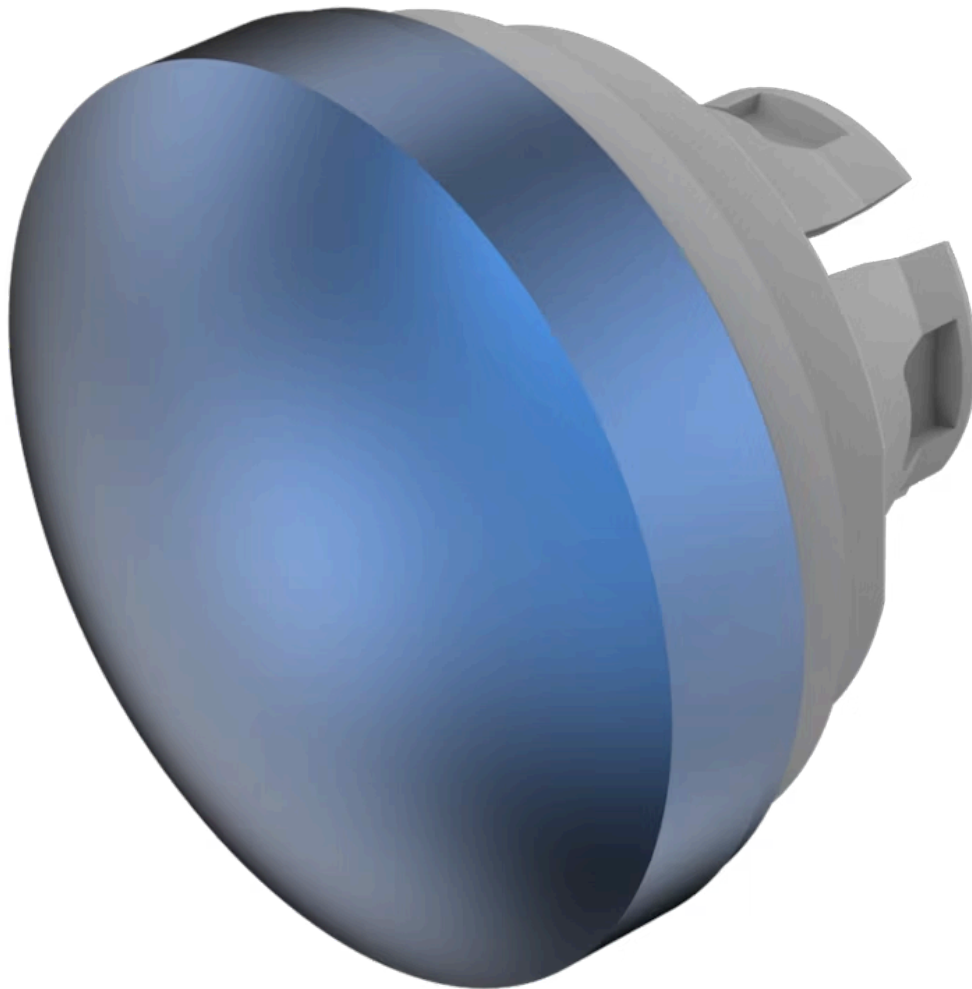

Lens

84-
7202.600A

Distribution by
DigiKey

DigiKey

<https://digikey.eao.com/component/84-7202.600...>

Your product:

84-7202.600A Lens

Loading ...

FRONT

Front form: Round

OPERATING-/INDICATION PART

Lens colour: Blue

Lens material: Aluminium

Lens illumination: Non illuminated

Lens shape: Convex

Lens optics: opaque

Lens type: Raised above front bezel

Symbol: No Symbol

MECHANICAL CHARACTERISTICS

Weight: 0.004 kg

CERTIFICATE

REACH: REACH compliant

RoHS: RoHS compliant

OTHER

Short Description: Lens, Ø 19.7 mm, Non illuminated, No Symbol, Blue, Convex, Aluminium

Dimension: Ø 19.7 mm

Hints: The colour of anodised aluminium parts can vary due to technical production reasons