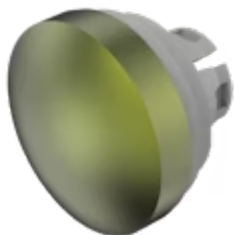

Lens

84-
7202.500

Distribution by
DigiKey

DigiKey

<https://digikey.eao.com/component/84-7202.500...>

Your product:

84-7202.500 Lens

Loading ...

FRONT

Front form: Round

OPERATING-/INDICATION PART

Lens colour: Olive green

Lens material: Aluminium

Lens illumination: Non illuminated

Lens shape: Convex

Lens optics: opaque

Lens type: Level with front bezel

Symbol: No Symbol

MECHANICAL CHARACTERISTICS

Weight: 0.003 kg

CERTIFICATE

REACH: REACH compliant

RoHS: RoHS compliant

OTHER

Short Description:

Lens, Ø 19.7 mm, Non illuminated, No Symbol, Olive green, Convex, Aluminium

Dimension:

Ø 19.7 mm

Hints:

The colour of anodised aluminium parts can vary due to technical production reasons