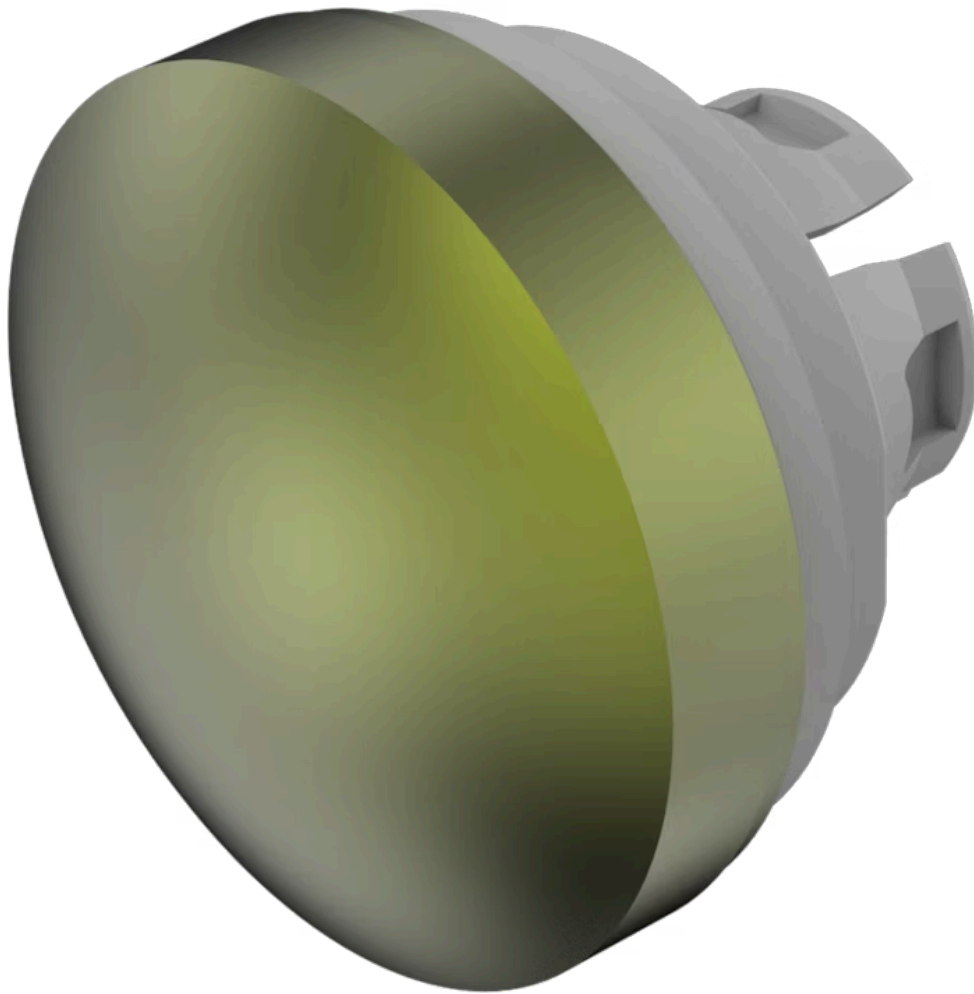

Lens

84-
7202.500

Distribution by
DigiKey

DigiKey

<https://digikey.eao.com/p/84-7202.500>

Your product:

84-7202.500 Lens

OPERATING-/INDICATION PART

Lens illumination:	non illuminative
Lens colour:	Olive green
Lens shape:	convex
Lens material:	Aluminium
Lens optics:	opaque

MECHANICAL CHARACTERISTIC

Weight:	0.003 kg
----------------	----------

OTHER

Dimension:	Ø 19.7 mm
Symbol:	no symbol
Short Description:	Lens, Ø 19.7 mm, non illuminative, no symbol, Olive green, convex, Aluminium
Hints:	The colour of anodised aluminium parts can vary due to technical production reasons