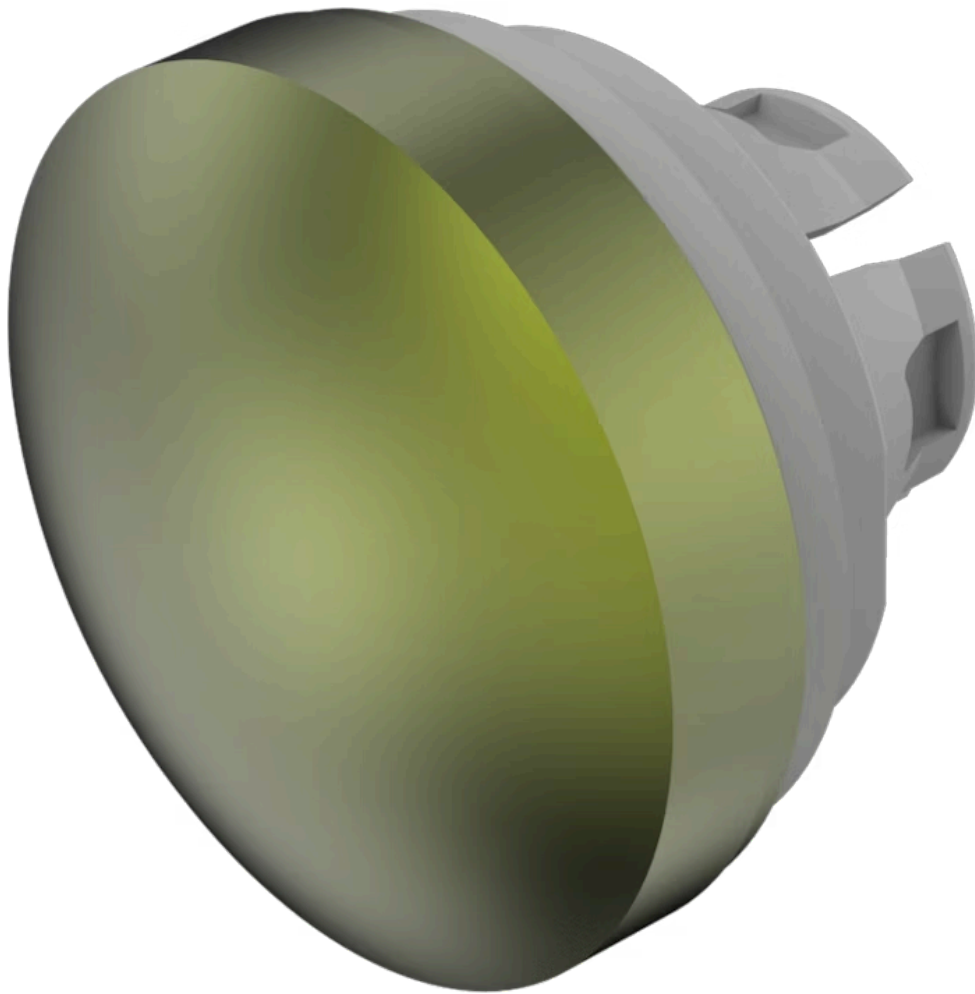

Lens

84-
7202.500

Distribution by
DigiKey

DigiKey

<https://digikey.eao.com/component/84-7202.500...>

Your product:

84-7202.500 Lens

Loading ...

FRONT

Front form: Round

OPERATING-/INDICATION PART

Lens colour: Olive green

Lens material: Aluminium

Lens illumination: Non illuminated

Lens shape: Convex

Lens optics: opaque

Lens type: Level with front bezel

Symbol: No Symbol

MECHANICAL CHARACTERISTICS

Weight: 0.003 kg

CERTIFICATE

REACH: REACH compliant

RoHS: RoHS compliant

OTHER

Short Description:

Lens, Ø 19.7 mm, Non illuminated, No Symbol, Olive green, Convex, Aluminium

Dimension:

Ø 19.7 mm

Hints:

The colour of anodised aluminium parts can vary due to technical production reasons