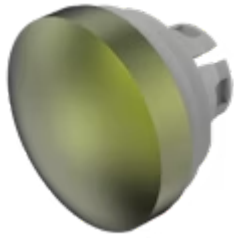

Lens

84-
7202.500

Distribution by
DigiKey

DigiKey

<https://digikey.eao.com/p/84-7202.500>

Your product:

84-7202.500 Lens

OPERATING-/INDICATION PART

Lens illumination:	non illuminative
Lens colour:	Olive green
Lens shape:	convex
Lens material:	Aluminium
Lens optics:	opaque

MECHANICAL CHARACTERISTIC

Weight:	0.003 kg
----------------	----------

OTHER

Dimension:	Ø 19.7 mm
Symbol:	no symbol
Short Description:	Lens, Ø 19.7 mm, non illuminative, no symbol, Olive green, convex, Aluminium
Hints:	The colour of anodised aluminium parts can vary due to technical production reasons