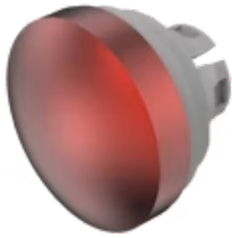

Lens

84-
7202.200A

Distribution by
DigiKey

DigiKey

<https://digikey.eao.com/component/84-7202.200...>

Your product:

84-7202.200A Lens

Loading ...

FRONT

Front form: Round

OPERATING-/INDICATION PART

Lens colour: Red

Lens material: Aluminium

Lens illumination: Non illuminated

Lens shape: Convex

Lens optics: opaque

Lens type: Raised above front bezel

Symbol: No Symbol

MECHANICAL CHARACTERISTICS

Weight: 0.004 kg

CERTIFICATE

REACH: REACH compliant

RoHS: RoHS compliant

OTHER

Short Description:

Lens, Ø 19.7 mm, Non illuminated, No Symbol, Red, Convex, Aluminium

Dimension:

Ø 19.7 mm

Hints:

The colour of anodised aluminium parts can vary due to technical production reasons