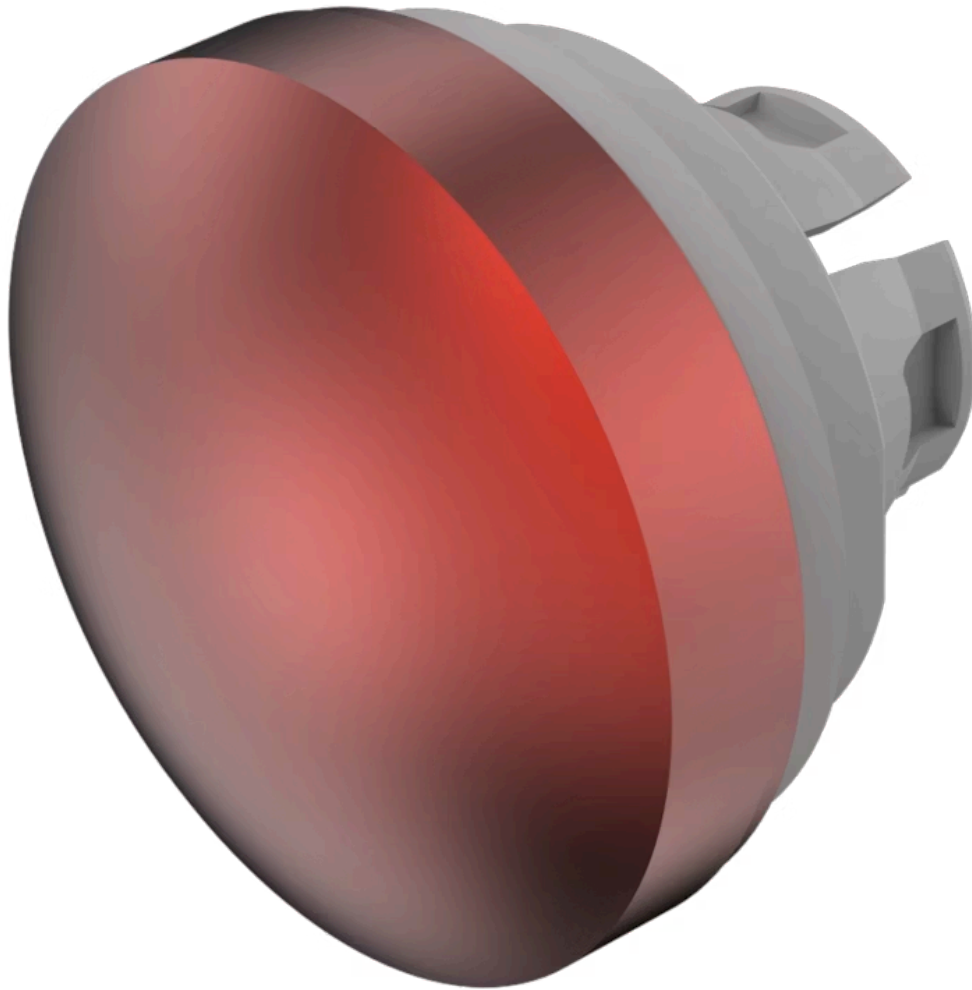

Lens

84-
7202.200A

Distribution by
DigiKey

DigiKey

<https://digikey.eao.com/component/84-7202.200...>

Your product:

84-7202.200A Lens

Loading ...

FRONT

Front form: Round

OPERATING-/INDICATION PART

Lens colour: Red

Lens material: Aluminium

Lens illumination: Non illuminated

Lens shape: Convex

Lens optics: opaque

Lens type: Raised above front bezel

Symbol: No Symbol

MECHANICAL CHARACTERISTICS

Weight: 0.004 kg

CERTIFICATE

REACH: REACH compliant

RoHS: RoHS compliant

OTHER

Short Description:

Lens, Ø 19.7 mm, Non illuminated, No Symbol, Red, Convex, Aluminium

Dimension:

Ø 19.7 mm

Hints:

The colour of anodised aluminium parts can vary due to technical production reasons