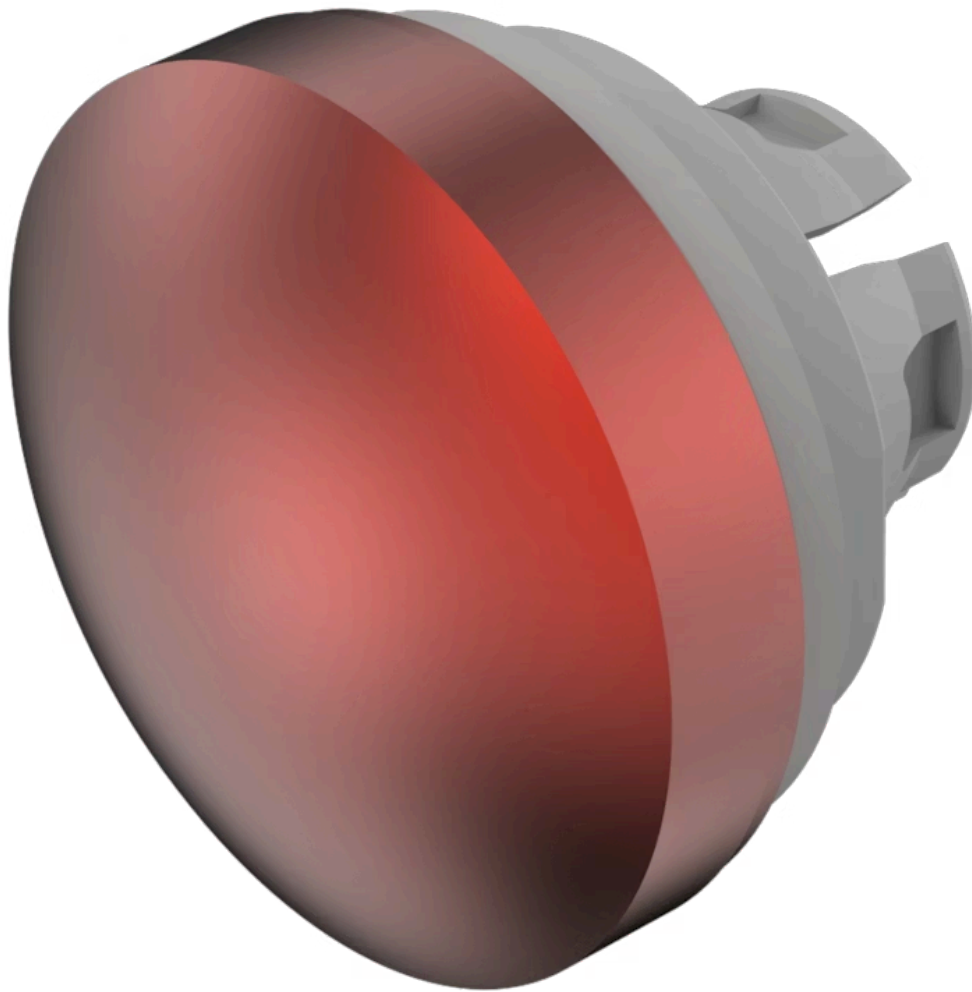

Lens

84-
7202.200

Distribution by
DigiKey

DigiKey

<https://digikey.eao.com/component/84-7202.200...>

Your product:

84-7202.200 Lens

Loading ...

FRONT

Front form: Round

OPERATING-/INDICATION PART

Lens colour: Red

Lens material: Aluminium

Lens illumination: Non illuminated

Lens shape: Convex

Lens optics: opaque

Lens type: Level with front bezel

Symbol: No Symbol

MECHANICAL CHARACTERISTICS

Weight: 0.003 kg

CERTIFICATE

REACH: REACH compliant

RoHS: RoHS compliant

OTHER

Short Description:

Lens, Ø 19.7 mm, Non illuminated, No Symbol, Red, Convex, Aluminium

Dimension:

Ø 19.7 mm

Hints:

The colour of anodised aluminium parts can vary due to technical production reasons