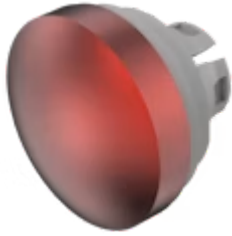

# Lens

84-  
7202.200

Distribution by  
DigiKey

**DigiKey**

<https://digikey.eao.com/component/84-7202.200...>

Your product:

---

84-7202.200

Lens

*Loading ...*

#### **OPERATING-/INDICATION PART**

**Lens colour:** Red

**Lens material:** Aluminium

**Lens illumination:** Non illuminated

**Lens shape:** Convex

**Lens optics:** opaque

**Lens type:** Level with front bezel

#### **OTHER**

**Short Description:**

Lens, Ø 19.7 mm, Non illuminated, No Symbol, Red, Convex, Aluminium

**Dimension:**

Ø 19.7 mm

**Hints:**

The colour of anodised aluminium parts can vary due to technical production reasons