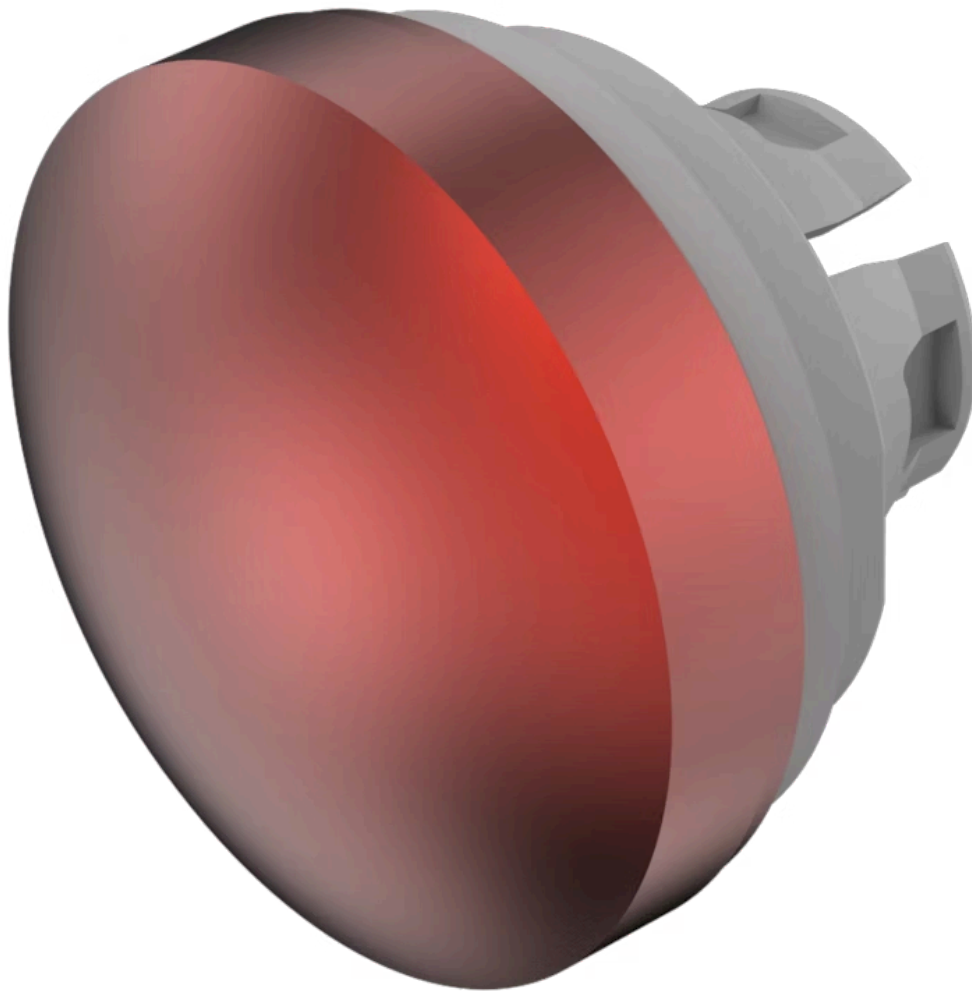

# Lens

84-  
7202.200

Distribution by  
DigiKey

**DigiKey**

<https://digikey.eao.com/p/84-7202.200>

Your product:

---

## 84-7202.200 Lens

### OPERATING-/INDICATION PART

**Lens colour:** Red

**Lens material:** Aluminium

**Lens illumination:** non illuminative

**Lens shape:** convex

**Lens optics:** opaque

**Symbol:** no symbol

### OTHER

**Short Description:** Lens, Ø 19.7 mm, non illuminative, no symbol, Red, convex, Aluminium

**Dimension:** Ø 19.7 mm

**Hints:** The colour of anodised aluminium parts can vary due to technical production reasons