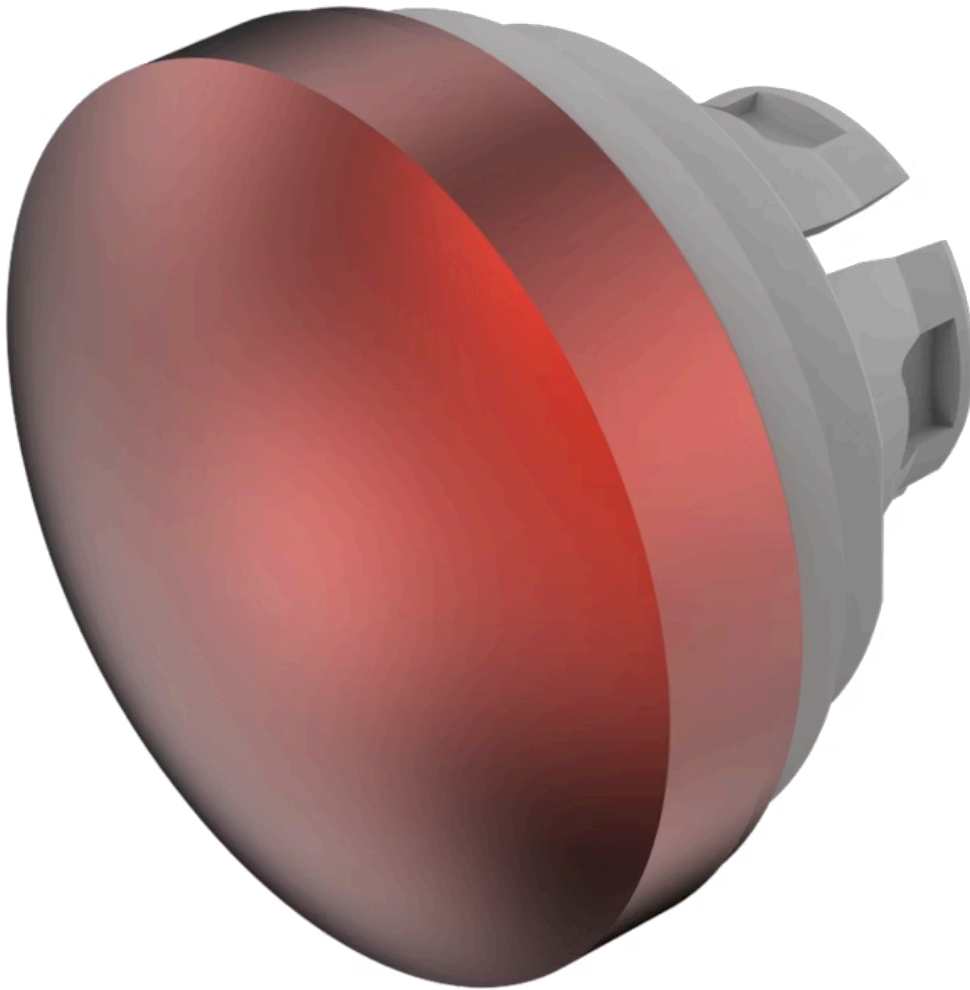

# Lens

84-  
7202.200

Distribution by  
DigiKey

**DigiKey**

<https://digikey.eao.com/component/84-7202.200...>

Your product:

---

84-7202.200

Lens

*Loading ...*

#### **OPERATING-/INDICATION PART**

**Lens colour:** Red

**Lens material:** Aluminium

**Lens illumination:** Non illuminated

**Lens shape:** Convex

**Lens optics:** opaque

**Lens type:** Level with front bezel

#### **OTHER**

**Short Description:**

Lens, Ø 19.7 mm, Non illuminated, No Symbol, Red, Convex, Aluminium

**Dimension:**

Ø 19.7 mm

**Hints:**

The colour of anodised aluminium parts can vary due to technical production reasons