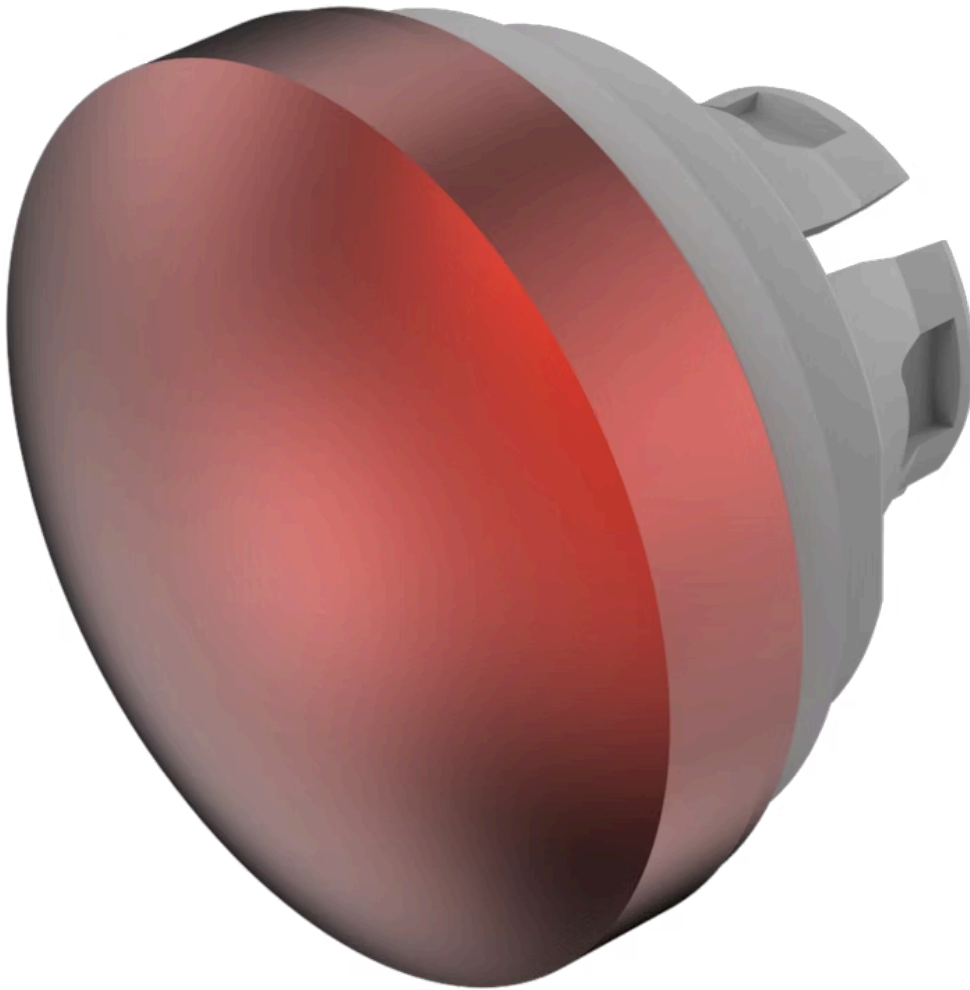

Lens

84-
7202.200

Distribution by
DigiKey

DigiKey

<https://digikey.eao.com/p/84-7202.200>

Your product:

84-7202.200 Lens

OPERATING-/INDICATION PART

Lens illumination:	non illuminative
Lens colour:	Red
Lens shape:	convex
Lens material:	Aluminium
Lens optics:	opaque

MECHANICAL CHARACTERISTIC

Weight:	0.003 kg
----------------	----------

OTHER

Dimension:	Ø 19.7 mm
Symbol:	no symbol
Short Description:	Lens, Ø 19.7 mm, non illuminative, no symbol, Red, convex, Aluminium
Hints:	The colour of anodised aluminium parts can vary due to technical production reasons