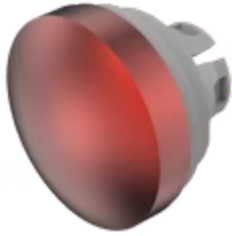

Lens

84-
7202.200

Distribution by
DigiKey

DigiKey

<https://digikey.eao.com/p/84-7202.200>

Your product:

84-7202.200 Lens

OPERATING-/INDICATION PART

Lens illumination:	non illuminative
Lens colour:	Red
Lens shape:	convex
Lens material:	Aluminium
Lens optics:	opaque

MECHANICAL CHARACTERISTIC

Weight:	0.003 kg
----------------	----------

OTHER

Dimension:	Ø 19.7 mm
Symbol:	no symbol
Short Description:	Lens, Ø 19.7 mm, non illuminative, no symbol, Red, convex, Aluminium
Hints:	The colour of anodised aluminium parts can vary due to technical production reasons