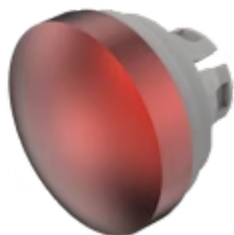

# Lens

84-  
7202.200

Distribution by  
DigiKey

**DigiKey**

<https://digikey.eao.com/p/84-7202.200>

Your product:

---

## 84-7202.200 Lens

### OPERATING-/INDICATION PART

**Lens colour:** Red

**Lens material:** Aluminium

**Lens illumination:** non illuminative

**Lens shape:** convex

**Lens optics:** opaque

**Symbol:** no symbol

### OTHER

**Short Description:** Lens, Ø 19.7 mm, non illuminative, no symbol, Red, convex, Aluminium

**Dimension:** Ø 19.7 mm

**Hints:** The colour of anodised aluminium parts can vary due to technical production reasons