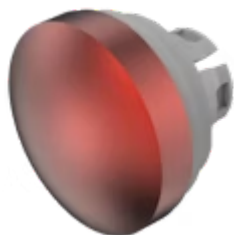

Lens

84-
7202.200

Distribution by
DigiKey

DigiKey

<https://digikey.eao.com/component/84-7202.200...>

Your product:

84-7202.200 Lens

Loading ...

FRONT

Front form: Round

OPERATING-/INDICATION PART

Lens colour: Red

Lens material: Aluminium

Lens illumination: Non illuminated

Lens shape: Convex

Lens optics: opaque

Lens type: Level with front bezel

Symbol: No Symbol

MECHANICAL CHARACTERISTICS

Weight: 0.003 kg

CERTIFICATE

REACH: REACH compliant

RoHS: RoHS compliant

OTHER

Short Description:

Lens, Ø 19.7 mm, Non illuminated, No Symbol, Red, Convex, Aluminium

Dimension:

Ø 19.7 mm

Hints:

The colour of anodised aluminium parts can vary due to technical production reasons