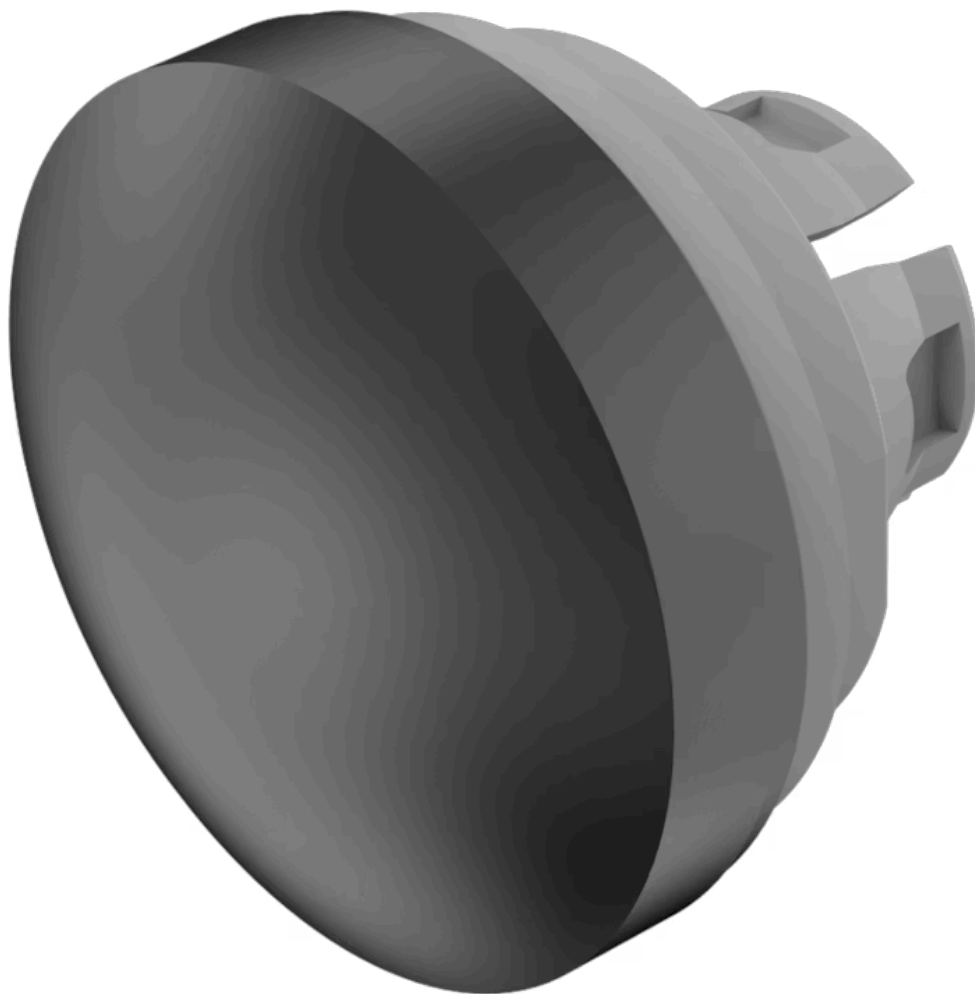

Lens

84-
7202.000A

Distribution by
DigiKey

DigiKey

<https://digikey.eao.com/component/84-7202.000...>

Your product:

84-7202.000A Lens

Loading ...

FRONT

Front form: Round

OPERATING-/INDICATION PART

Lens colour: Black

Lens material: Aluminium

Lens illumination: Non illuminated

Lens shape: Convex

Lens optics: opaque

Lens type: Raised above front bezel

Symbol: No Symbol

MECHANICAL CHARACTERISTICS

Weight: 0.004 kg

CERTIFICATE

REACH: REACH compliant

RoHS: RoHS compliant

OTHER

Short Description:

Lens, Ø 19.7 mm, Non illuminated, No Symbol, Black, Convex, Aluminium

Dimension:

Ø 19.7 mm

Hints:

The colour of anodised aluminium parts can vary due to technical production reasons