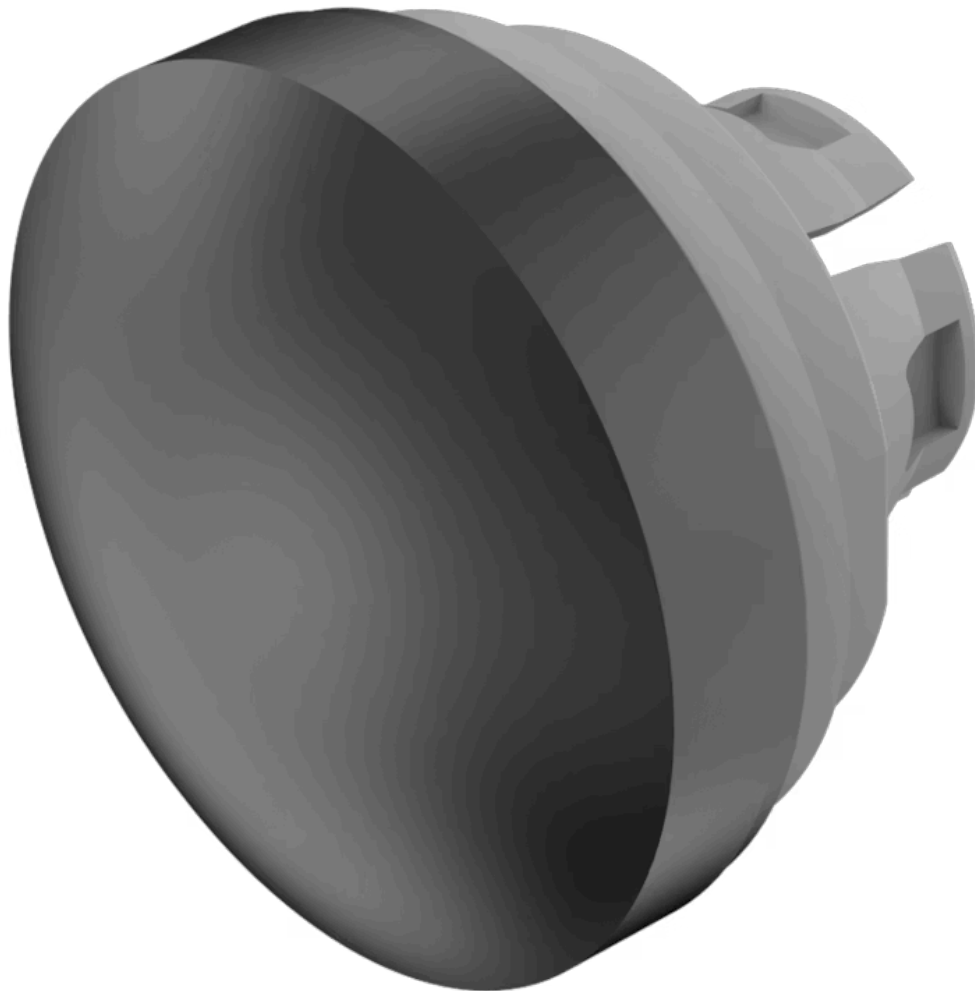

Lens

84-
7202.000

Distribution by
DigiKey

DigiKey

<https://digikey.eao.com/component/84-7202.000...>

Your product:

84-7202.000

Lens

Loading ...

FRONT

Front form: Round

OPERATING-/INDICATION PART

Lens colour: Black

Lens material: Aluminium

Lens illumination: Non illuminated

Lens shape: Convex

Lens optics: opaque

Lens type: Level with front bezel

Symbol: No Symbol

MECHANICAL CHARACTERISTICS

Weight: 0.003 kg

CERTIFICATE

REACH: REACH compliant

RoHS: RoHS compliant

OTHER

Short Description: Lens, Ø 19.7 mm, Non illuminated, No Symbol, Black, Convex, Aluminium

Dimension: Ø 19.7 mm

Hints: The colour of anodised aluminium parts can vary due to technical production reasons