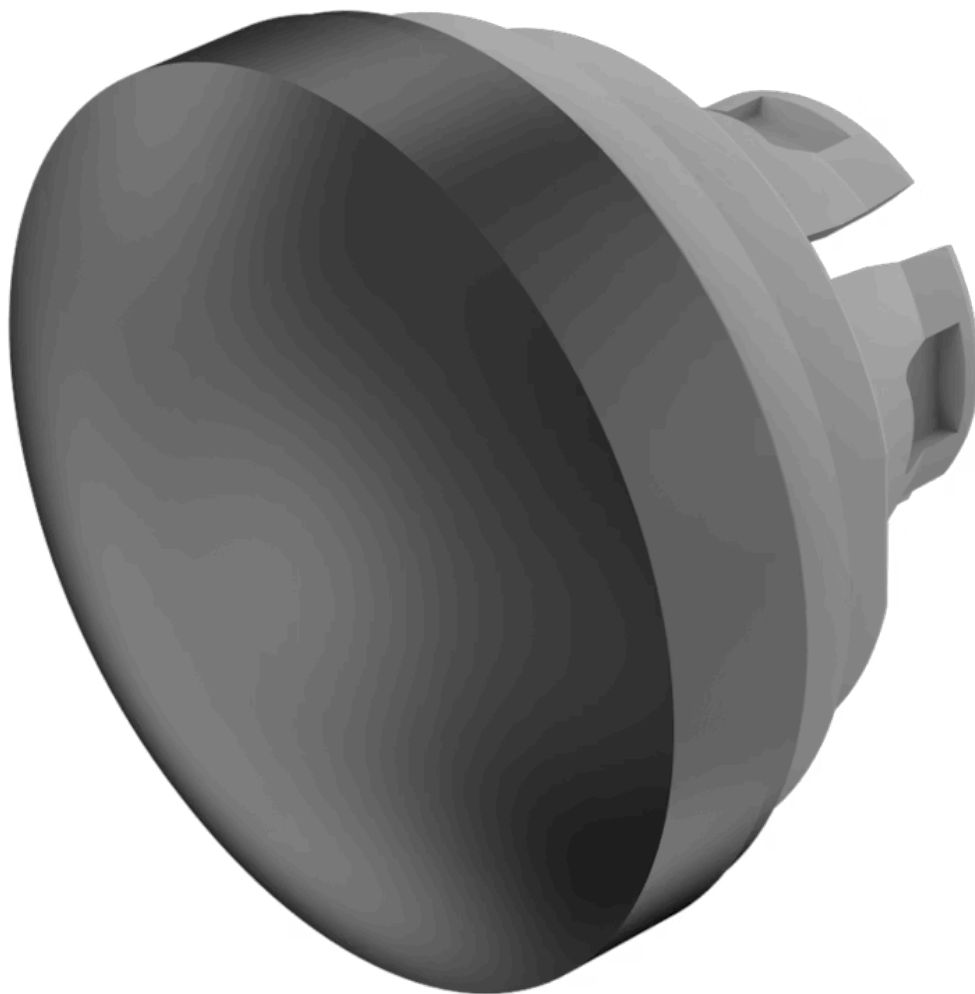

Lens

84-
7202.000

Distribution by
DigiKey

DigiKey

<https://digikey.eao.com/component/84-7202.000...>

Your product:

84-7202.000 Lens

Loading ...

FRONT

Front form: Round

OPERATING-/INDICATION PART

Lens colour: Black

Lens material: Aluminium

Lens illumination: Non illuminated

Lens shape: Convex

Lens optics: opaque

Lens type: Level with front bezel

Symbol: No Symbol

MECHANICAL CHARACTERISTICS

Weight: 0.003 kg

CERTIFICATE

REACH: REACH compliant

RoHS: RoHS compliant

OTHER

Short Description:

Lens, Ø 19.7 mm, Non illuminated, No Symbol, Black, Convex, Aluminium

Dimension:

Ø 19.7 mm

Hints:

The colour of anodised aluminium parts can vary due to technical production reasons