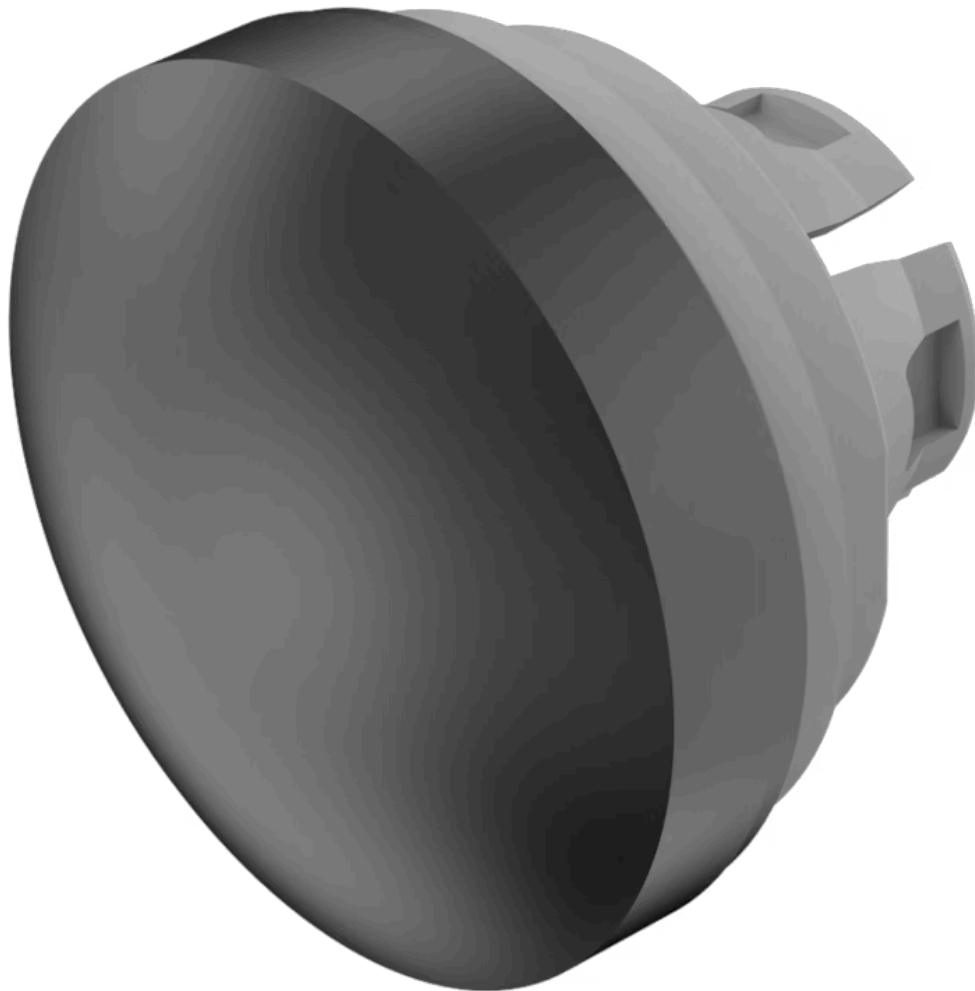

Lens

84-
7202.000

Distribution by
DigiKey

DigiKey

<https://digikey.eao.com/p/84-7202.000>

Your product:

84-7202.000
Lens

FRONT

Front form: Round

OPERATING-/INDICATION PART

Lens colour: Black
Lens material: Aluminium
Lens illumination: Non illuminated
Lens shape: Convex
Lens optics: opaque
Lens type: Level with front bezel
Symbol: No Symbol

MECHANICAL CHARACTERISTIC

Weight: 0.003 kg

CERTIFICATE

REACH: REACH compliant
RoHS: RoHS compliant

OTHER

Short Description: Lens, Ø 19.7 mm, Non illuminated, No Symbol, Black, Convex, Aluminium

Dimension: Ø 19.7 mm

Hints: The colour of anodised aluminium parts can vary due to technical production reasons