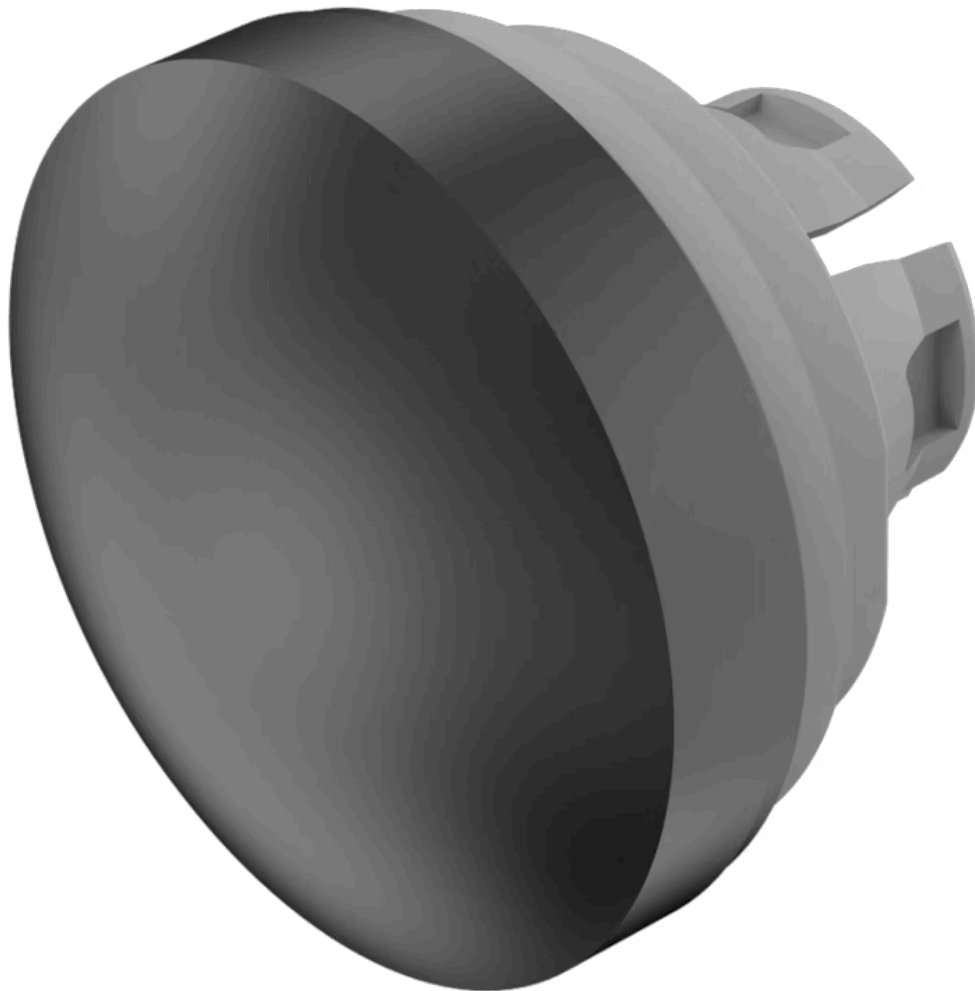

Lens

84-
7202.000

Distribution by
DigiKey

DigiKey

<https://digikey.eao.com/p/84-7202.000>

Your product:

84-7202.000 Lens

FRONT

Front form: round

OPERATING-/INDICATION PART

Lens colour: Black

Lens material: Aluminium

Lens illumination: non illuminative

Lens shape: convex

Lens optics: opaque

Symbol: no symbol

MECHANICAL CHARACTERISTIC

Weight: 0.003 kg

CERTIFICATE

REACH: REACH compliant

RoHS: RoHS compliant

OTHER

Short Description: Lens, Ø 19.7 mm, non illuminative, no symbol, Black, convex, Aluminium

Dimension: Ø 19.7 mm

Hints: The colour of anodised aluminium parts can vary due to technical production reasons