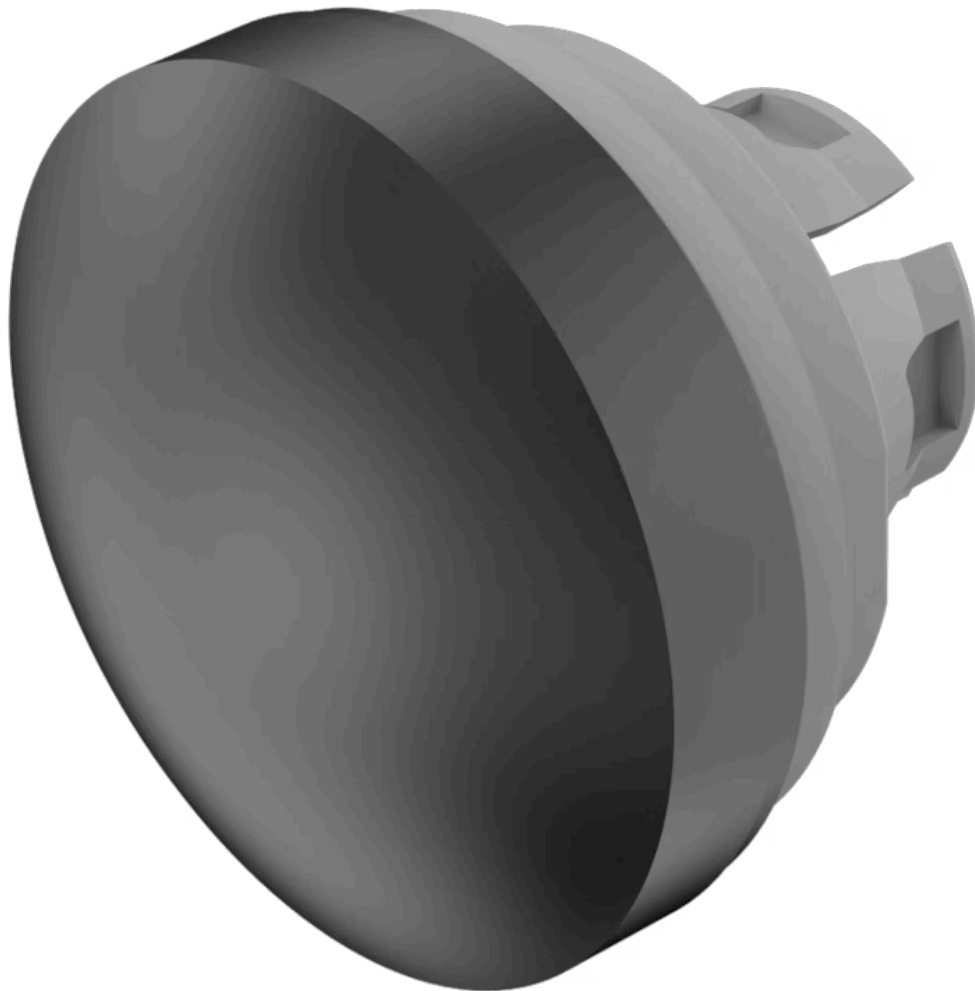

Lens

84-
7202.000

Distribution by
DigiKey

DigiKey

<https://digikey.eao.com/p/84-7202.000>

Your product:

84-7202.000
Lens

FRONT

Front form: round

OPERATING-/INDICATION PART

Lens illumination: non illuminative

Lens colour: Black

Lens shape: convex

Lens material: Aluminium

Lens optics: opaque

Symbol: no symbol

MECHANICAL CHARACTERISTIC

Weight: 0.003 kg

OTHER

Dimension: Ø 19.7 mm

Short Description: Lens, Ø 19.7 mm, non illuminative, no symbol, Black, convex, Aluminium

Hints: The colour of anodised aluminium parts can vary due to technical production reasons