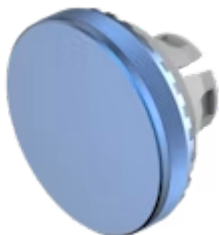

# Lens

84-  
7201.600

Distribution by  
DigiKey

**DigiKey**

<https://digikey.eao.com/component/84-7201.600...>

Your product:

---

## 84-7201.600 Lens

*Loading ...*

### OPERATING-/INDICATION PART

**Lens colour:** Blue

**Lens material:** Aluminium

**Lens illumination:** Non illuminated

**Lens shape:** Flush

**Lens optics:** opaque

**Lens type:** Level with front bezel

**Symbol:** No Symbol

### OTHER

**Short Description:**

Lens, Ø 19.7 mm, Non illuminated, No Symbol, Blue, Flush, Aluminium

**Dimension:**

Ø 19.7 mm

**Hints:**

The colour of anodised aluminium parts can vary due to technical production reasons