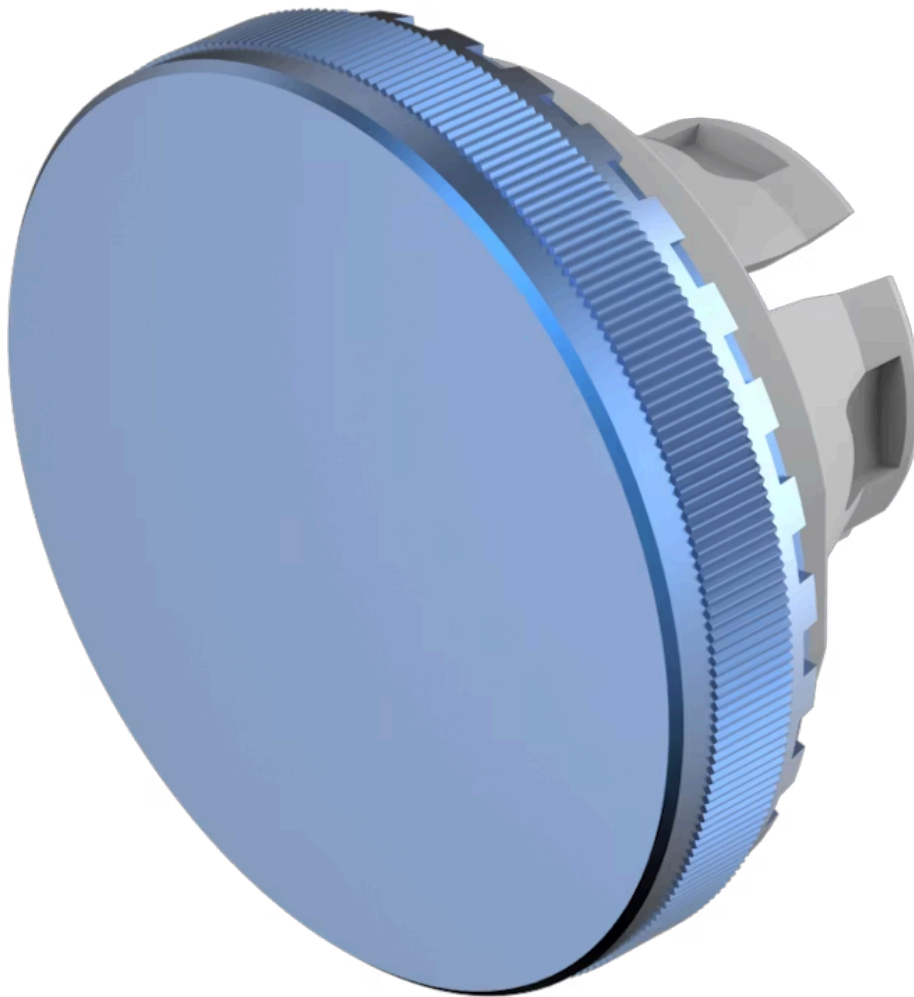

# Lens

84-  
7201.600

Distribution by  
DigiKey

**DigiKey**

<https://digikey.eao.com/component/84-7201.600...>

Your product:

---

## 84-7201.600 Lens

*Loading ...*

### OPERATING-/INDICATION PART

**Lens colour:** Blue

**Lens material:** Aluminium

**Lens illumination:** Non illuminated

**Lens shape:** Flush

**Lens optics:** opaque

**Lens type:** Level with front bezel

**Symbol:** No Symbol

### OTHER

**Short Description:**

Lens, Ø 19.7 mm, Non illuminated, No Symbol, Blue, Flush, Aluminium

**Dimension:**

Ø 19.7 mm

**Hints:**

The colour of anodised aluminium parts can vary due to technical production reasons