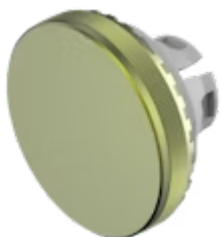

# Lens

84-  
7201.500

Distribution by  
DigiKey

**DigiKey**

<https://digikey.eao.com/component/84-7201.500...>

Your product:

---

## 84-7201.500 Lens

*Loading ...*

### OPERATING-/INDICATION PART

**Lens colour:** Olive green

**Lens material:** Aluminium

**Lens illumination:** Non illuminated

**Lens shape:** Flush

**Lens optics:** opaque

**Lens type:** Level with front bezel

### OTHER

**Short Description:** Lens, Ø 19.7 mm, Non illuminated, No Symbol, Olive green, Flush, Aluminium

**Dimension:** Ø 19.7 mm

**Hints:** The colour of anodised aluminium parts can vary due to technical production reasons