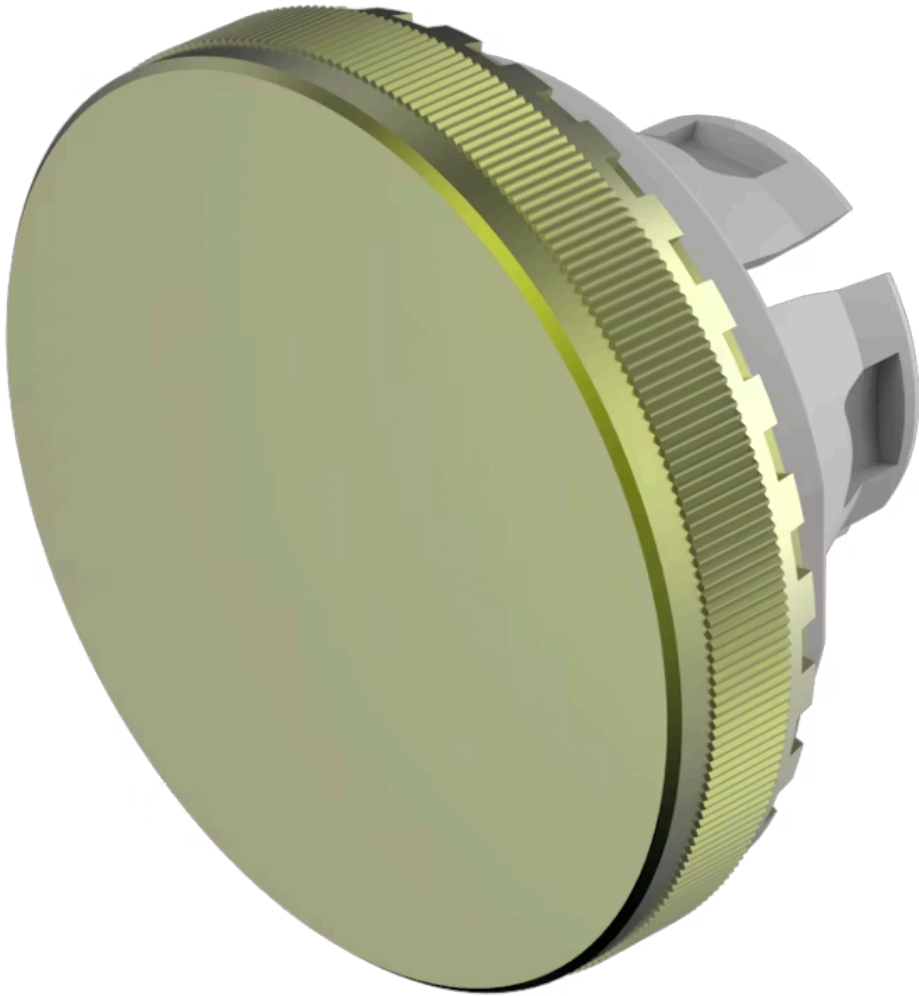

# Lens

84-  
7201.500

Distribution by  
DigiKey

**DigiKey**

<https://digikey.eao.com/component/84-7201.500...>

Your product:

---

## 84-7201.500 Lens

*Loading ...*

### OPERATING-/INDICATION PART

**Lens colour:** Olive green

**Lens material:** Aluminium

**Lens illumination:** Non illuminated

**Lens shape:** Flush

**Lens optics:** opaque

**Lens type:** Level with front bezel

### OTHER

**Short Description:** Lens, Ø 19.7 mm, Non illuminated, No Symbol, Olive green, Flush, Aluminium

**Dimension:** Ø 19.7 mm

**Hints:** The colour of anodised aluminium parts can vary due to technical production reasons