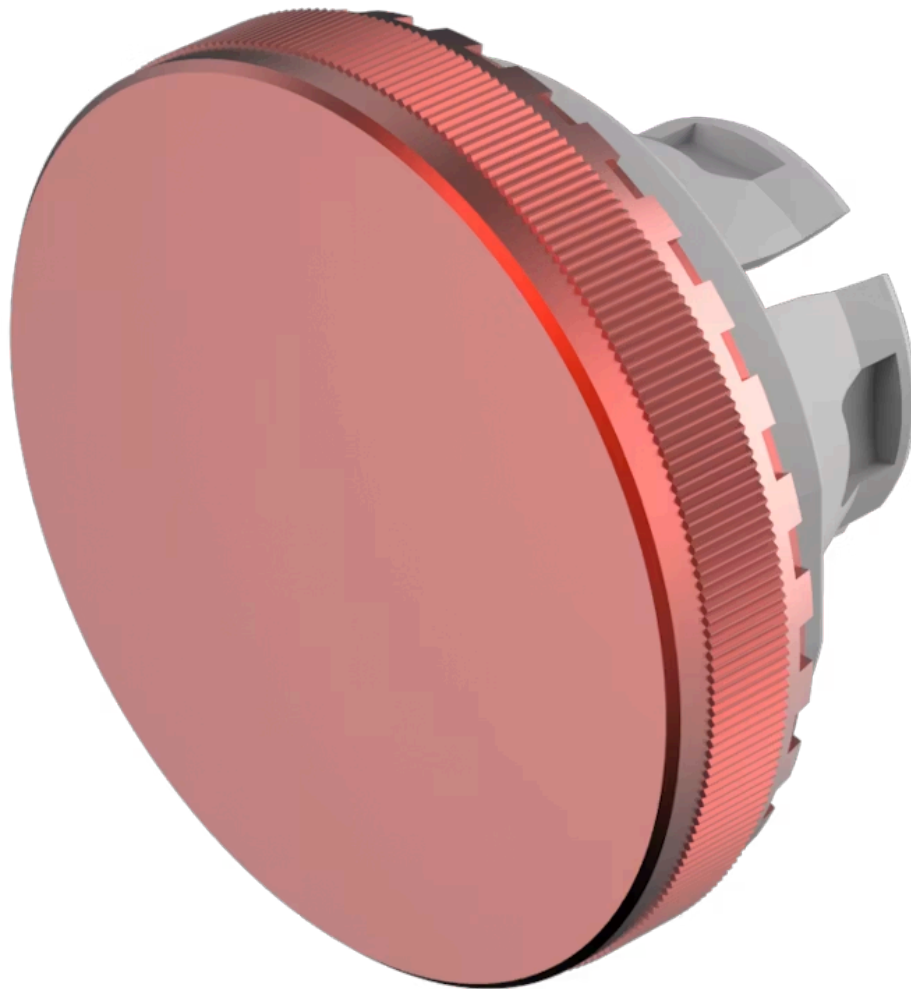

# Lens

84-  
7201.200

Distribution by  
DigiKey

**DigiKey**

<https://digikey.eao.com/component/84-7201.200...>

Your product:

---

## 84-7201.200 Lens

*Loading ...*

### OPERATING-/INDICATION PART

**Lens colour:** Red

**Lens material:** Aluminium

**Lens illumination:** Non illuminated

**Lens shape:** Flush

**Lens optics:** opaque

**Lens type:** Level with front bezel

**Symbol:** No Symbol

### OTHER

**Short Description:**

Lens, Ø 19.7 mm, Non illuminated, No Symbol, Red, Flush, Aluminium

**Dimension:**

Ø 19.7 mm

**Hints:**

The colour of anodised aluminium parts can vary due to technical production reasons