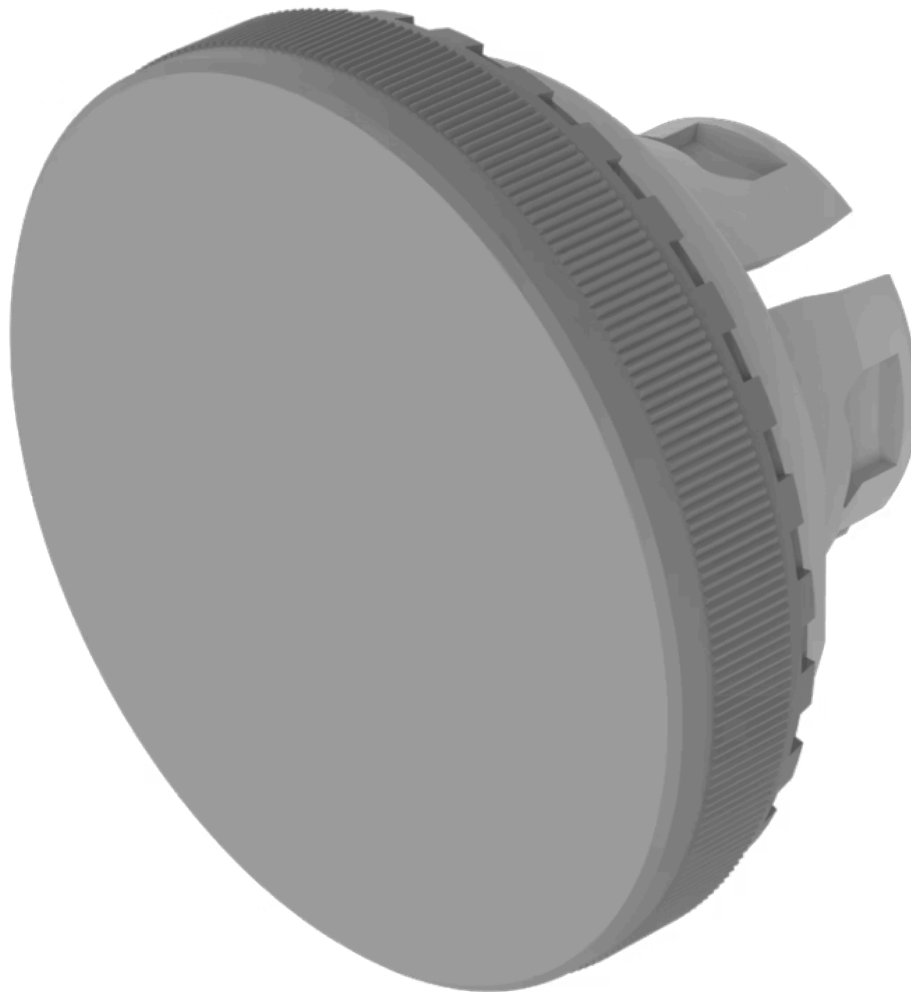

Lens

84-
7125.800

Distribution by
DigiKey

DigiKey

<https://digikey.eao.com/component/84-7125.800...>

Your product:

84-7125.800 Lens

Loading ...

FRONT

Front form: Round

OPERATING-/INDICATION PART

Lens colour: Grey

Lens material: Plastic

Lens illumination: Non illuminated

Lens shape: Flush

Lens optics: opaque

Lens type: Raised above front bezel

Symbol: No Symbol

MECHANICAL CHARACTERISTICS

Weight: 0.001 kg

CERTIFICATE

REACH: REACH compliant

RoHS: RoHS compliant

OTHER

Short Description: Lens, Ø 19.7 mm, Non illuminated, No Symbol, Grey, Flush, Plastic

Dimension: Ø 19.7 mm

Description component: Material lens: Plastic as per UL94 V2