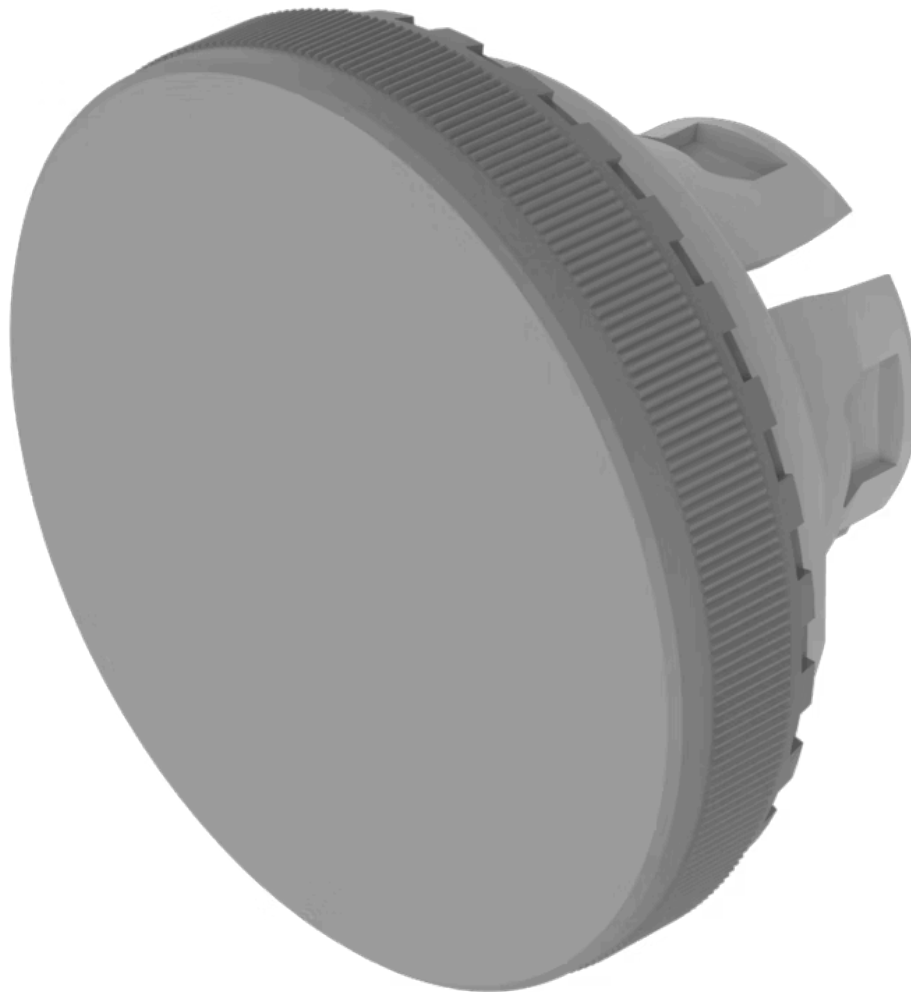

Lens

84-
7125.800

Distribution by
DigiKey

DigiKey

<https://digikey.eao.com/p/84-7125.800>

Your product:

84-7125.800 Lens

FRONT

Front form: round

OPERATING-/INDICATION PART

Lens colour: Grey

Lens material: Plastic

Lens illumination: non illuminative

Lens shape: flush

Lens optics: opaque

Symbol: no symbol

MECHANICAL CHARACTERISTIC

Weight: 0.001 kg

CERTIFICATE

REACH: REACH compliant

RoHS: RoHS compliant

OTHER

Short Description: Lens, Ø 19.7 mm, non illuminative, no symbol, Grey, flush, Plastic

Dimension: Ø 19.7 mm