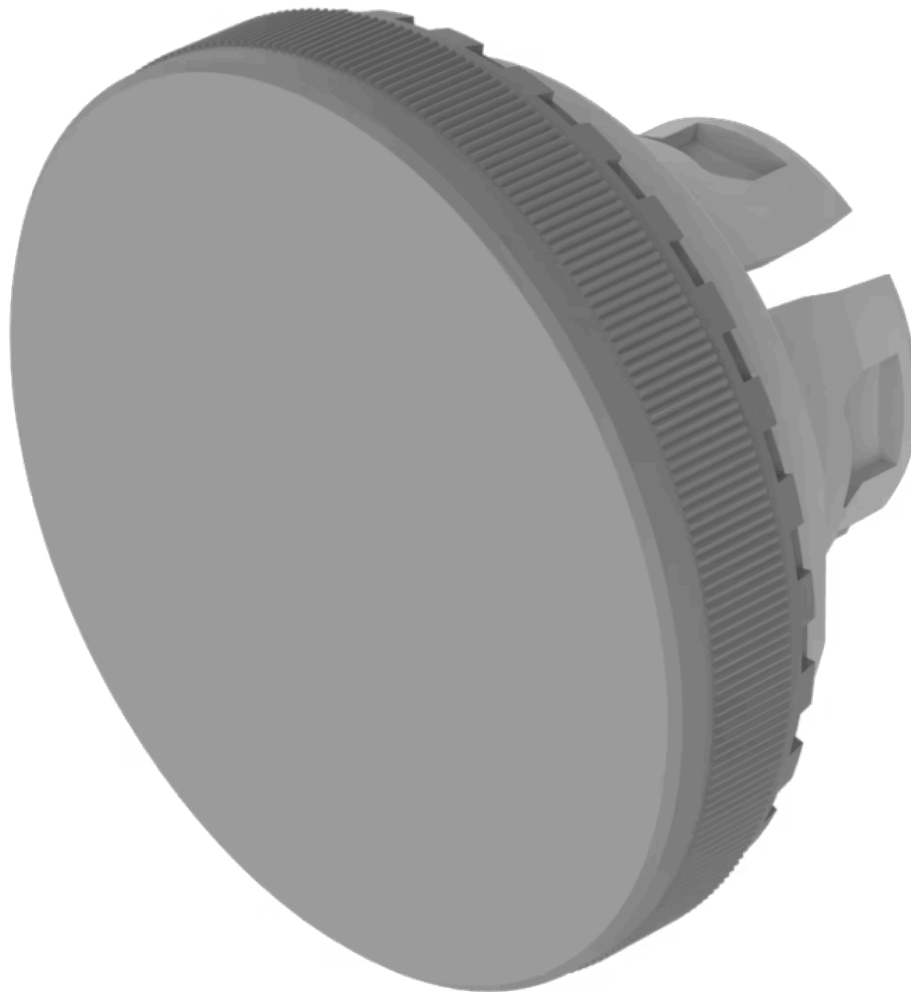

Lens

84-
7121.800

Distribution by
DigiKey

DigiKey

<https://digikey.eao.com/component/84-7121.800...>

Your product:

84-7121.800 Lens

Loading ...

FRONT

Front form: Round

OPERATING-/INDICATION PART

Lens colour: Grey

Lens material: Plastic

Lens illumination: Non illuminated

Lens shape: Flush

Lens optics: opaque

Lens type: Level with front bezel

Symbol: No Symbol

MECHANICAL CHARACTERISTICS

Weight: 0.001 kg

CERTIFICATE

REACH: REACH compliant

RoHS: RoHS compliant

OTHER

Short Description: Lens, Ø 19.7 mm, Non illuminated, No Symbol, Grey, Flush, Plastic

Dimension: Ø 19.7 mm

Description component: Material lens: Plastic as per UL94 V2