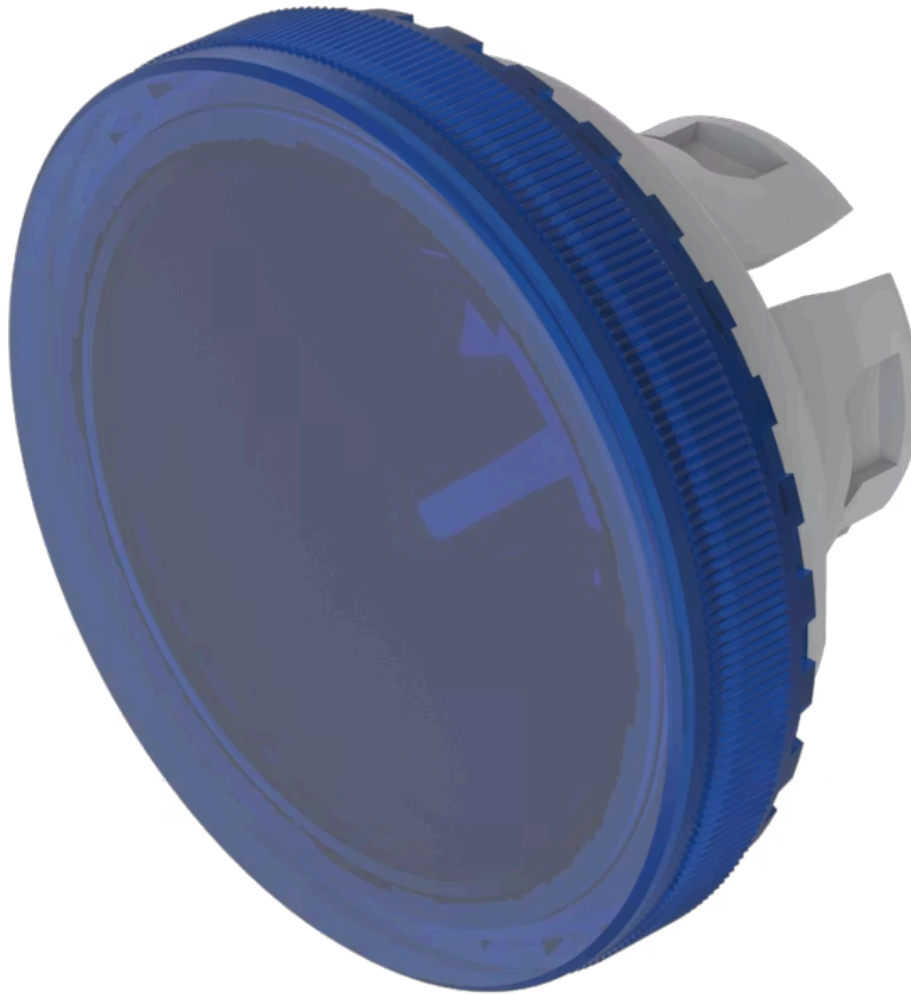

Lens

84-
7115.600

Distribution by
DigiKey

DigiKey

<https://digikey.eao.com/component/84-7115.600...>

Your product:

84-7115.600 Lens

Loading ...

FRONT

Front form: Round

OPERATING-/INDICATION PART

Lens colour: Blue

Lens material: Plastic

Lens illumination: Illuminated

Lens shape: Flush

Lens optics: transparent

Lens type: Raised above front bezel

Symbol: No Symbol

Shape of illumination: Front

MECHANICAL CHARACTERISTICS

Weight: 0.002 kg

CERTIFICATE

REACH: REACH compliant

RoHS: RoHS compliant

OTHER

Short Description: Lens, Ø 19.7 mm, Illuminated, No Symbol, Blue, Flush, Plastic

Dimension: Ø 19.7 mm

Description component:

Material lens: Plastic as per UL94 V2