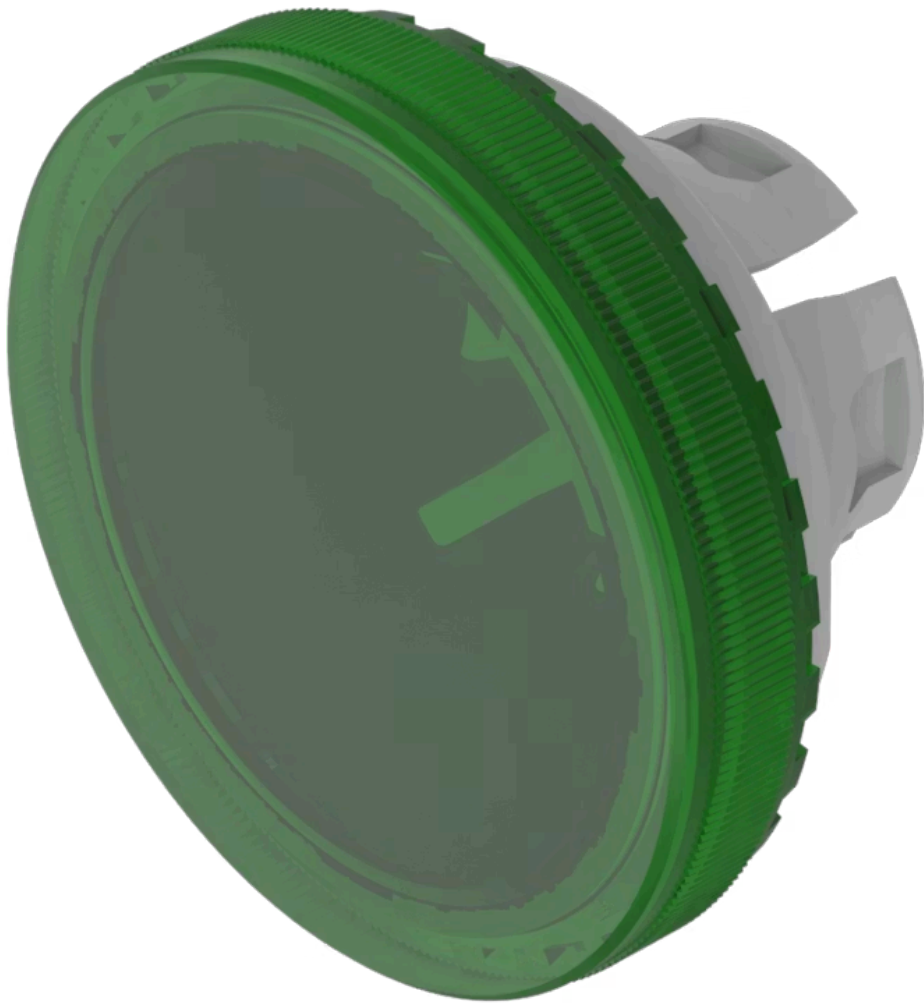

Lens

84-
7115.500

Distribution by
DigiKey

DigiKey

<https://digikey.eao.com/component/84-7115.500...>

Your product:

84-7115.500 Lens

Loading ...

FRONT

Front form: Round

OPERATING-/INDICATION PART

Lens colour: Green

Lens material: Plastic

Lens illumination: Illuminated

Lens shape: Flush

Lens optics: transparent

Lens type: Raised above front bezel

Symbol: No Symbol

Shape of illumination: Front

MECHANICAL CHARACTERISTICS

Weight: 0.002 kg

CERTIFICATE

REACH: REACH compliant

RoHS: RoHS compliant

OTHER

Short Description: Lens, Ø 19.7 mm, Illuminated, No Symbol, Green, Flush, Plastic

Dimension: Ø 19.7 mm

Description component:

Material lens: Plastic as per UL94 V2