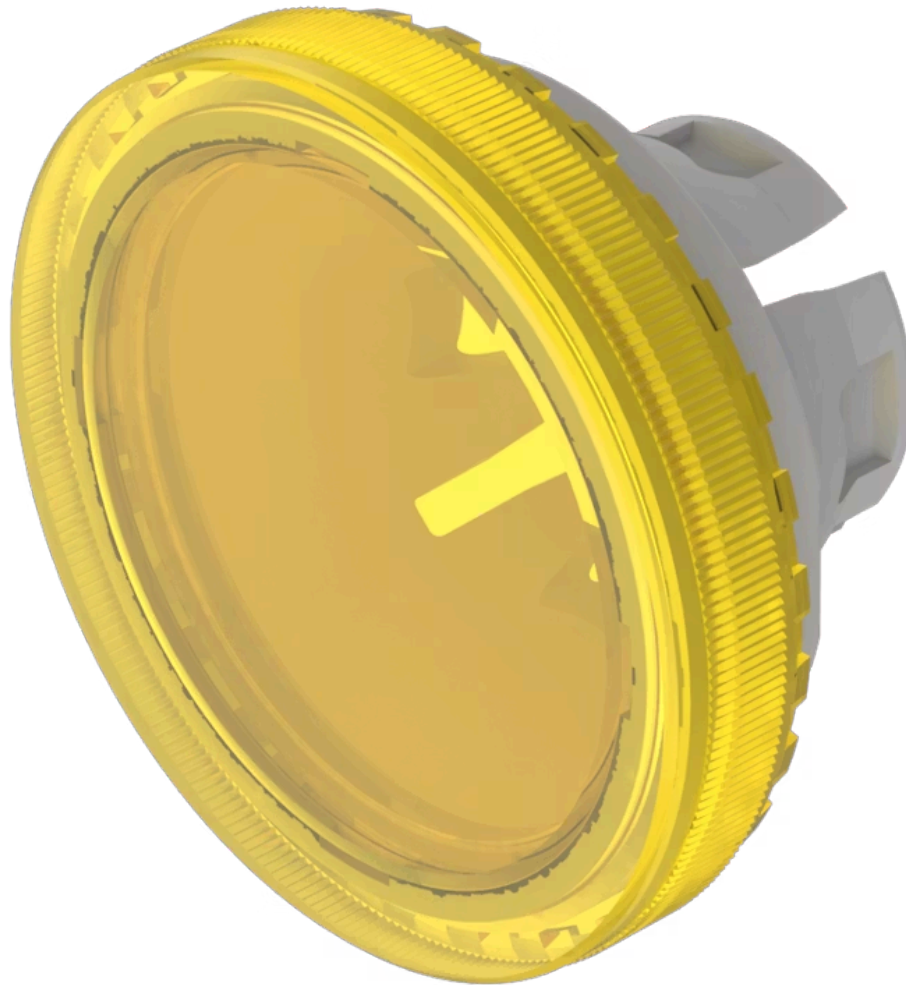

Lens

84-
7115.400

Distribution by
DigiKey

DigiKey

<https://digikey.eao.com/component/84-7115.400...>

Your product:

84-7115.400 Lens

Loading ...

FRONT

Front form: Round

OPERATING-/INDICATION PART

Lens colour: Yellow

Lens material: Plastic

Lens illumination: Illuminated

Lens shape: Flush

Lens optics: transparent

Lens type: Raised above front bezel

Symbol: No Symbol

Shape of illumination: Front

MECHANICAL CHARACTERISTICS

Weight: 0.002 kg

CERTIFICATE

REACH: REACH compliant

RoHS: RoHS compliant

OTHER

Short Description: Lens, Ø 19.7 mm, Illuminated, No Symbol, Yellow, Flush, Plastic

Dimension: Ø 19.7 mm

Description component:

Material lens: Plastic as per UL94 V2