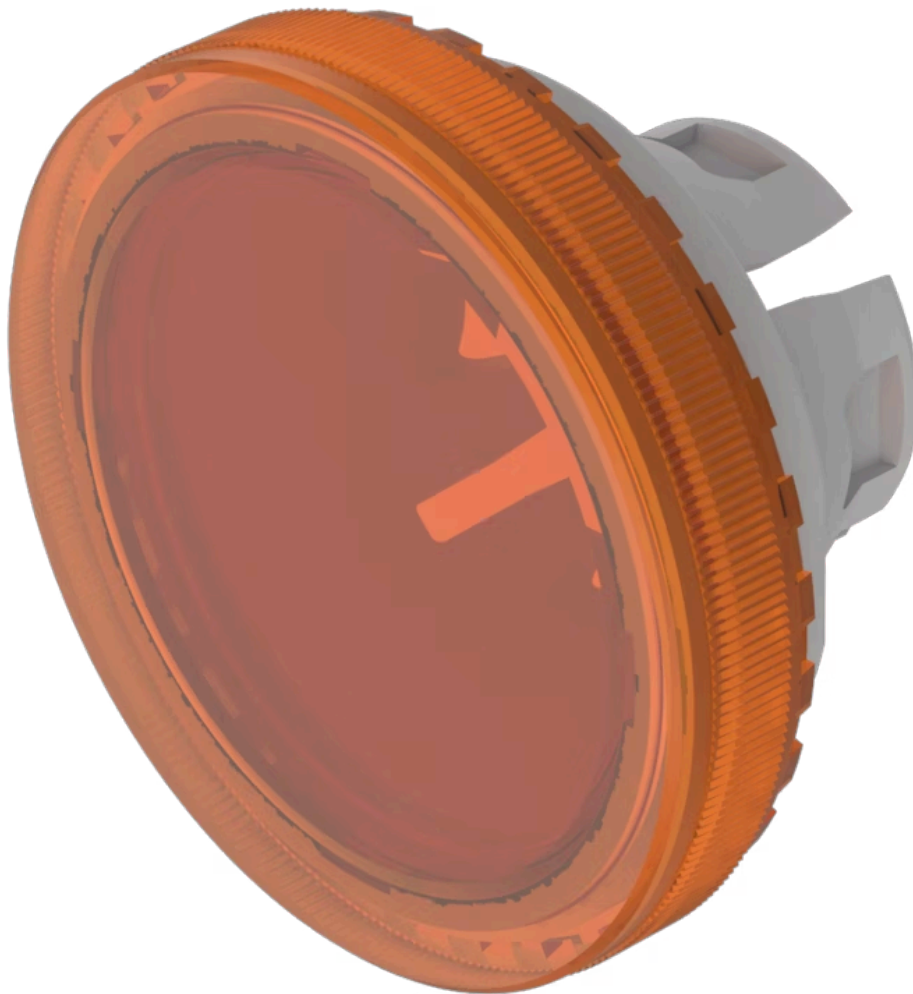

Lens

84-
7115.300

Distribution by
DigiKey

DigiKey

<https://digikey.eao.com/p/84-7115.300>

Your product:

84-7115.300 Lens

FRONT

Front form: round

OPERATING-/INDICATION PART

Lens colour: Orange

Lens material: Plastic

Lens illumination: illuminative

Lens shape: flush

Lens optics: transparent

Symbol: no symbol

Shape of illumination: Front

MECHANICAL CHARACTERISTIC

Weight: 0.001 kg

CERTIFICATE

REACH: REACH compliant

RoHS: RoHS compliant

OTHER

Short Description: Lens, Ø 19.7 mm, illuminative, no symbol, Orange, flush, Plastic

Dimension: Ø 19.7 mm