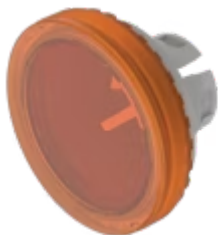

Lens

84-
7115.300

Distribution by
DigiKey

DigiKey

<https://digikey.eao.com/component/84-7115.300...>

Your product:

84-7115.300 Lens

Loading ..

FRONT

Front form: Round

OPERATING-/INDICATION PART

Lens colour: Orange

Lens material: Plastic

Lens illumination: Illuminated

Lens shape: Flush

Lens optics: transparent

Lens type: Raised above front bezel

Symbol: No Symbol

Shape of illumination: Front

MECHANICAL CHARACTERISTICS

Weight: 0.002 kg

CERTIFICATE

REACH: REACH compliant

RoHS: RoHS compliant

OTHER

Short Description: Lens, Ø 19.7 mm, Illuminated, No Symbol, Orange, Flush, Plastic

Dimension: Ø 19.7 mm

Description component:

Material lens: Plastic as per UL94 V2