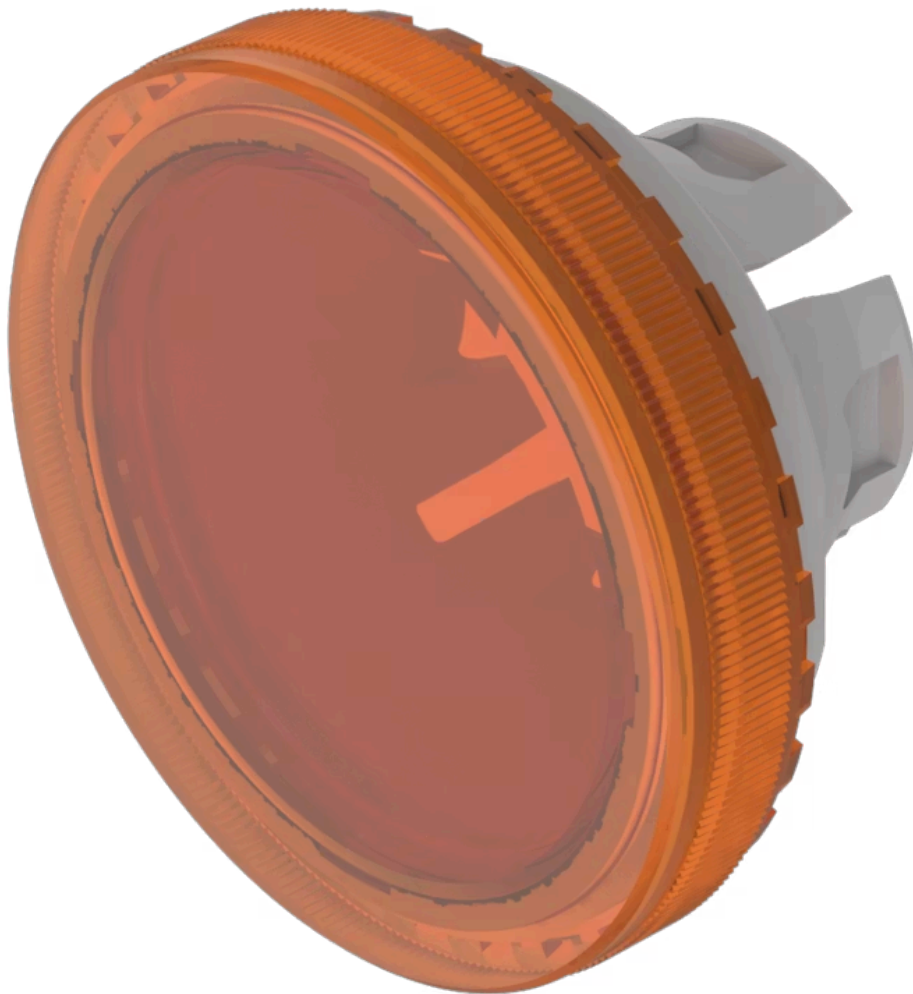

Lens

84-
7115.300

Distribution by
DigiKey

DigiKey

<https://digikey.eao.com/component/84-7115.300...>

Your product:

84-7115.300 Lens

Loading ...

FRONT

Front form: Round

OPERATING-/INDICATION PART

Lens colour: Orange

Lens material: Plastic

Lens illumination: Illuminated

Lens shape: Flush

Lens optics: transparent

Lens type: Raised above front bezel

Symbol: No Symbol

Shape of illumination: Front

MECHANICAL CHARACTERISTICS

Weight: 0.002 kg

CERTIFICATE

REACH: REACH compliant

RoHS: RoHS compliant

OTHER

Short Description: Lens, Ø 19.7 mm, Illuminated, No Symbol, Orange, Flush, Plastic

Dimension: Ø 19.7 mm

Description component:

Material lens: Plastic as per UL94 V2