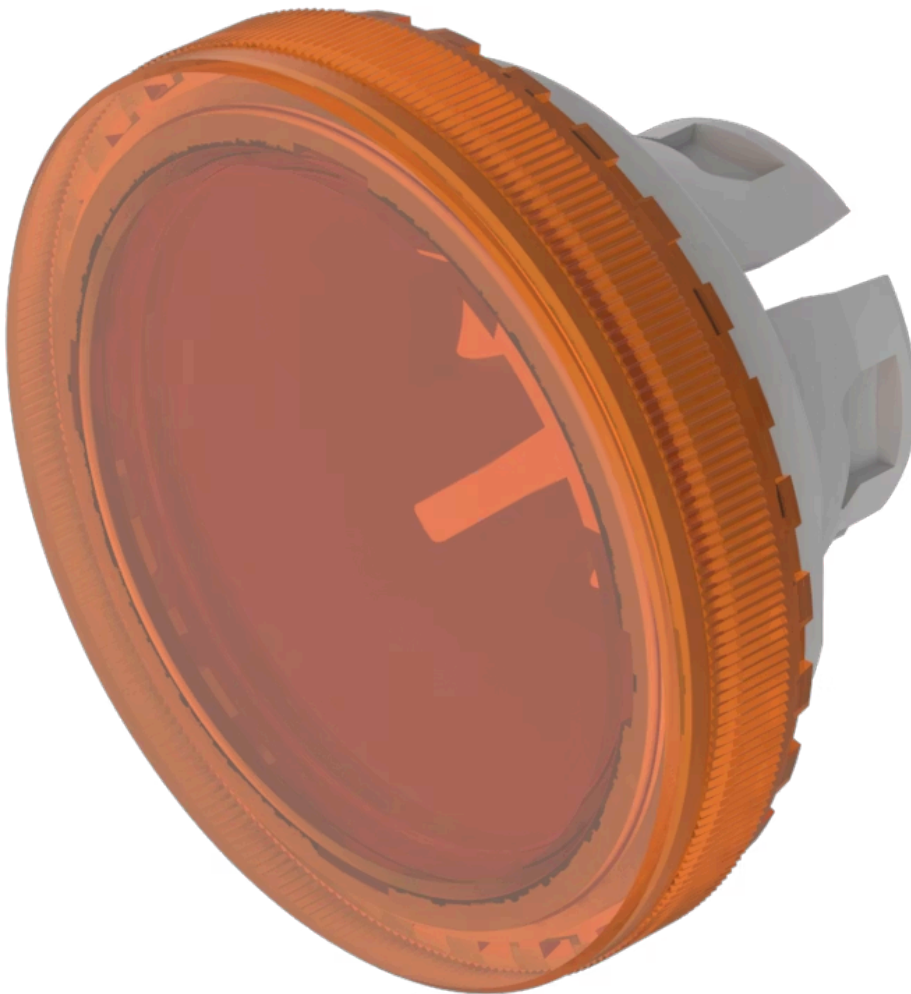

Lens

84-
7115.300

Distribution by
DigiKey

DigiKey

<https://digikey.eao.com/component/84-7115.300...>

Your product:

84-7115.300 Lens

Loading ..

FRONT

Front form: Round

OPERATING-/INDICATION PART

Lens colour: Orange

Lens material: Plastic

Lens illumination: Illuminated

Lens shape: Flush

Lens optics: transparent

Lens type: Raised above front bezel

Symbol: No Symbol

Shape of illumination: Front

MECHANICAL CHARACTERISTICS

Weight: 0.002 kg

CERTIFICATE

REACH: REACH compliant

RoHS: RoHS compliant

OTHER

Short Description: Lens, Ø 19.7 mm, Illuminated, No Symbol, Orange, Flush, Plastic

Dimension: Ø 19.7 mm

Description component:

Material lens: Plastic as per UL94 V2