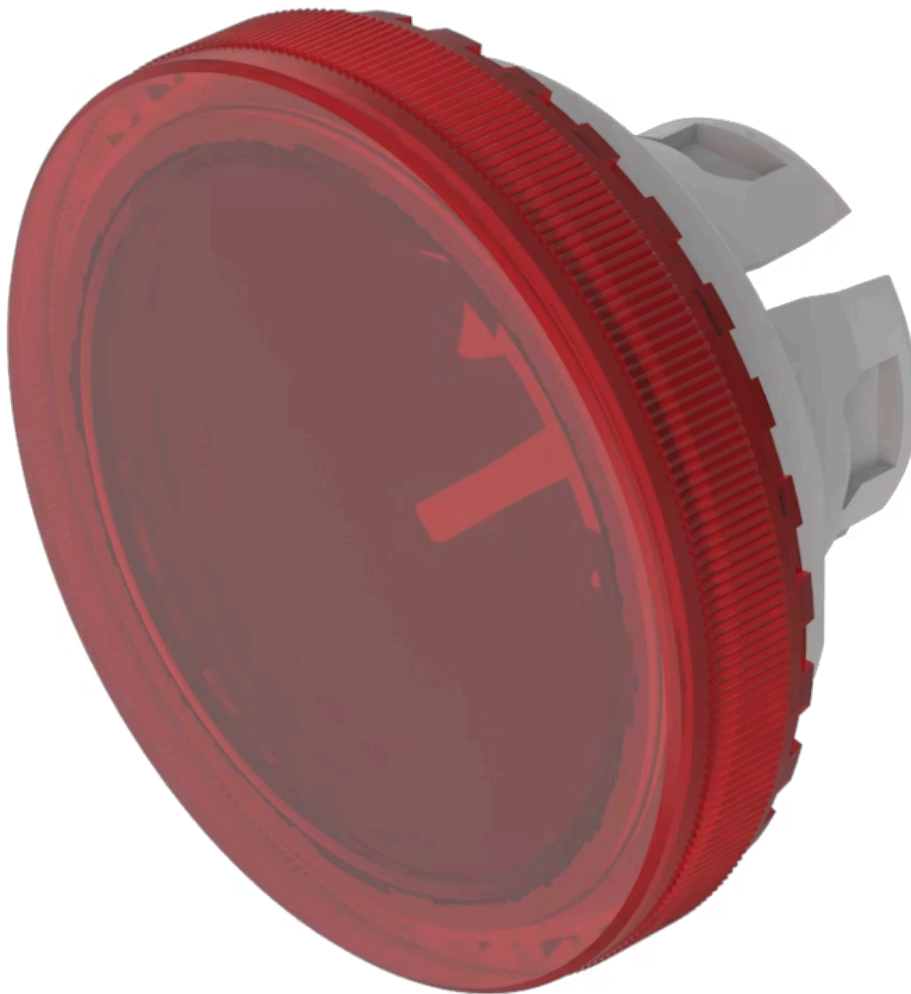

Lens

84-
7115.200

Distribution by
DigiKey

DigiKey

<https://digikey.eao.com/component/84-7115.200...>

Your product:

84-7115.200 Lens

Loading ...

FRONT

Front form: Round

OPERATING-/INDICATION PART

Lens colour: Red

Lens material: Plastic

Lens illumination: Illuminated

Lens shape: Flush

Lens optics: transparent

Lens type: Raised above front bezel

Symbol: No Symbol

Shape of illumination: Front

MECHANICAL CHARACTERISTICS

Weight: 0.002 kg

CERTIFICATE

REACH: REACH compliant

RoHS: RoHS compliant

OTHER

Short Description: Lens, Ø 19.7 mm, Illuminated, No Symbol, Red, Flush, Plastic

Dimension: Ø 19.7 mm

Description component:

Material lens: Plastic as per UL94 V2