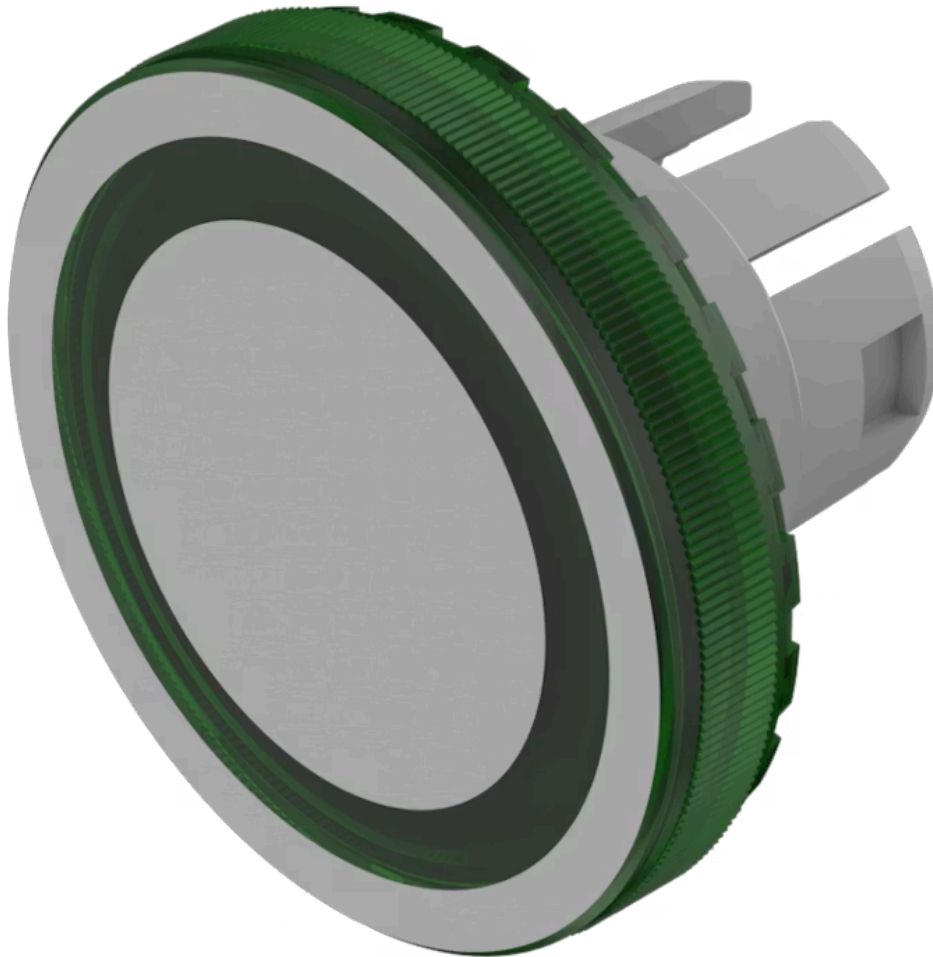

Lens

84-
7111.501

Distribution by
DigiKey

DigiKey

<https://digikey.eao.com/component/84-7111.501...>

Your product:

84-7111.501

Lens

Loading ...

FRONT

Front form: Round

OPERATING-/INDICATION PART

Lens colour: Green

Lens material: Plastic

Lens illumination: Illuminated

Lens shape: Flush

Lens optics: transparent

Lens type: Level with front bezel

Symbol: Ring

Shape of illumination: Ring

MECHANICAL CHARACTERISTICS

Weight: 0.001 kg

CERTIFICATE

REACH: REACH compliant

RoHS: RoHS compliant

OTHER

Short Description: Lens, Ø 19.7 mm, Illuminated, Ring, Green, Flush, Plastic

Dimension: Ø 19.7 mm

Hints:

The silvery coat is being applied on the lens (screen print) with an additional protective lacquer. Further information see Technical data