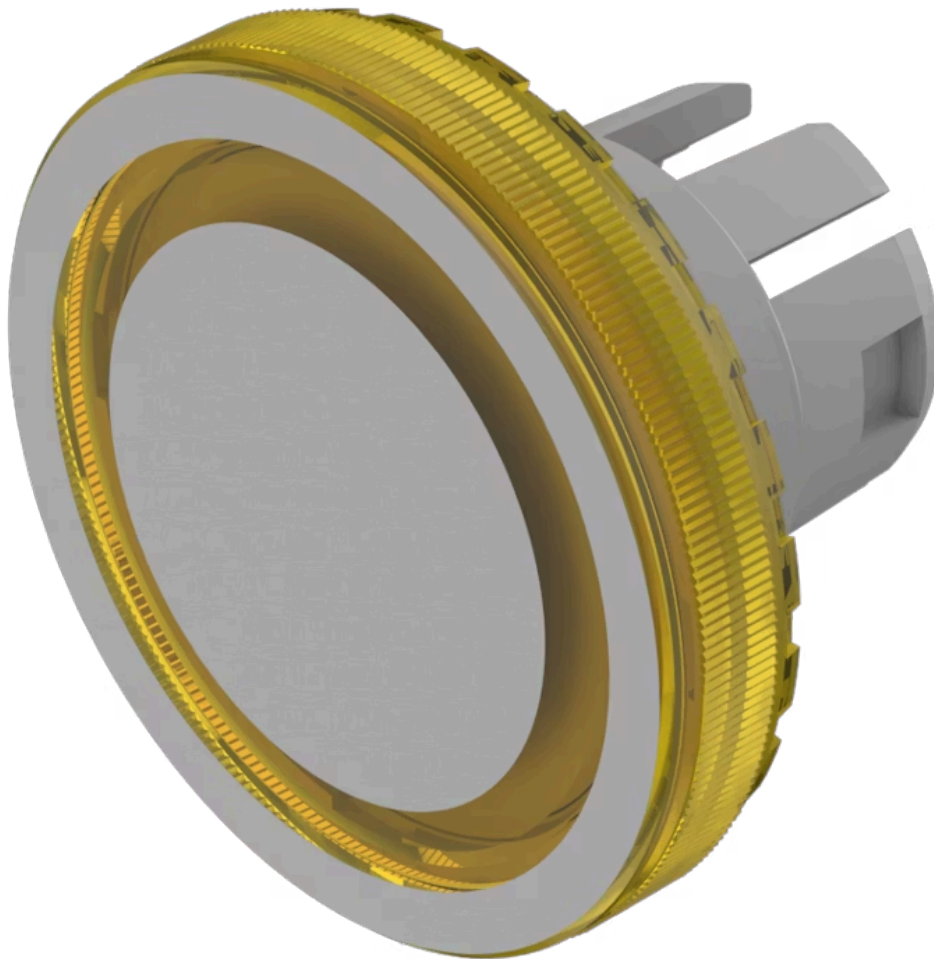

Lens

84-
7111.401

Distribution by
DigiKey

DigiKey

<https://digikey.eao.com/component/84-7111.401...>

Your product:

84-7111.401 Lens

Loading ...

FRONT

Front form: Round

OPERATING-/INDICATION PART

Lens colour: Yellow

Lens material: Plastic

Lens illumination: Illuminated

Lens shape: Flush

Lens optics: transparent

Lens type: Level with front bezel

Symbol: Ring

Shape of illumination: Ring

MECHANICAL CHARACTERISTICS

Weight: 0.001 kg

CERTIFICATE

REACH: REACH compliant

RoHS: RoHS compliant

OTHER

Short Description: Lens, Ø 19.7 mm, Illuminated, Ring, Yellow, Flush, Plastic

Dimension: Ø 19.7 mm

Hints:

The silvery coat is being applied on the lens (screen print) with an additional protective lacquer. Further information see Technical data