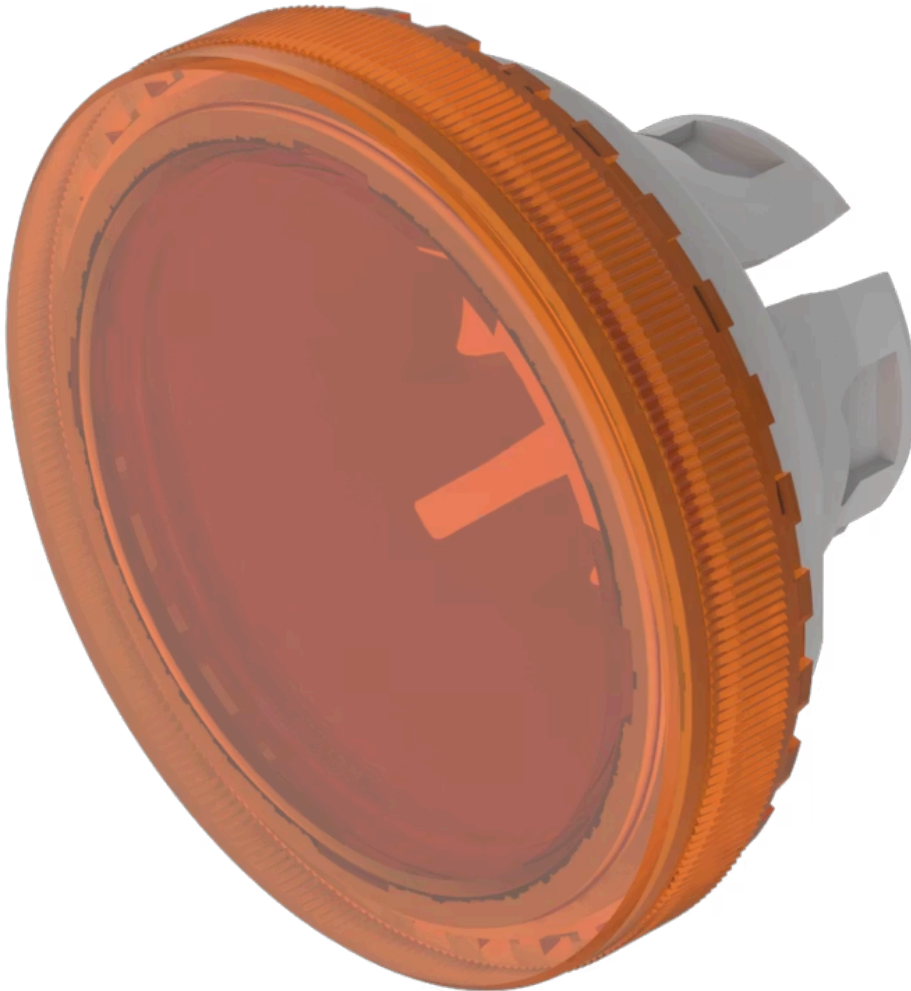

Lens

84-
7111.300

Distribution by
DigiKey

DigiKey

<https://digikey.eao.com/component/84-7111.300...>

Your product:

84-7111.300 Lens

Loading ...

FRONT

Front form: Round

OPERATING-/INDICATION PART

Lens colour: Orange

Lens material: Plastic

Lens illumination: Illuminated

Lens shape: Flush

Lens optics: transparent

Lens type: Level with front bezel

Symbol: No Symbol

Shape of illumination: Front

MECHANICAL CHARACTERISTICS

Weight: 0.001 kg

CERTIFICATE

REACH: REACH compliant

RoHS: RoHS compliant

OTHER

Short Description: Lens, Ø 19.7 mm, Illuminated, No Symbol, Orange, Flush, Plastic

Dimension: Ø 19.7 mm

Description component:

Material lens: Plastic as per UL94 V2