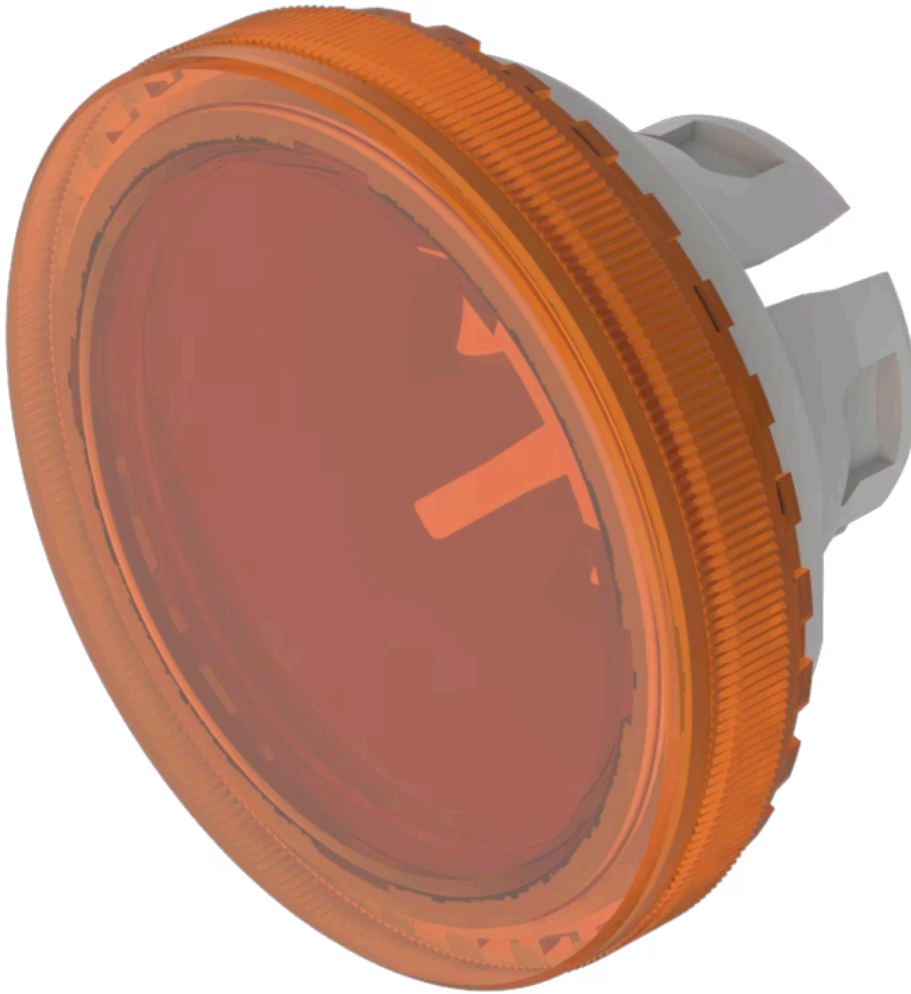

Lens

84-
7111.300

Distribution by
DigiKey

DigiKey

<https://digikey.eao.com/component/84-7111.300...>

Your product:

84-7111.300 Lens

Loading ...

FRONT

Front form: Round

OPERATING-/INDICATION PART

Lens colour: Orange

Lens material: Plastic

Lens illumination: Illuminated

Lens shape: Flush

Lens optics: transparent

Lens type: Level with front bezel

Symbol: No Symbol

Shape of illumination: Front

MECHANICAL CHARACTERISTICS

Weight: 0.001 kg

CERTIFICATE

REACH: REACH compliant

RoHS: RoHS compliant

OTHER

Short Description: Lens, Ø 19.7 mm, Illuminated, No Symbol, Orange, Flush, Plastic

Dimension: Ø 19.7 mm

Description component:

Material lens: Plastic as per UL94 V2