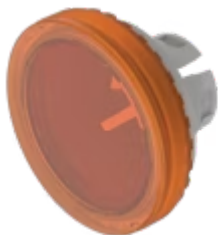

Lens

84-
7111.300

Distribution by
DigiKey

DigiKey

<https://digikey.eao.com/component/84-7111.300...>

Your product:

84-7111.300 Lens

Loading ...

FRONT

Front form: Round

OPERATING-/INDICATION PART

Lens colour: Orange

Lens material: Plastic

Lens illumination: Illuminated

Lens shape: Flush

Lens optics: transparent

Lens type: Level with front bezel

Symbol: No Symbol

Shape of illumination: Front

MECHANICAL CHARACTERISTICS

Weight: 0.001 kg

CERTIFICATE

REACH: REACH compliant

RoHS: RoHS compliant

OTHER

Short Description: Lens, Ø 19.7 mm, Illuminated, No Symbol, Orange, Flush, Plastic

Dimension: Ø 19.7 mm

Description component:

Material lens: Plastic as per UL94 V2