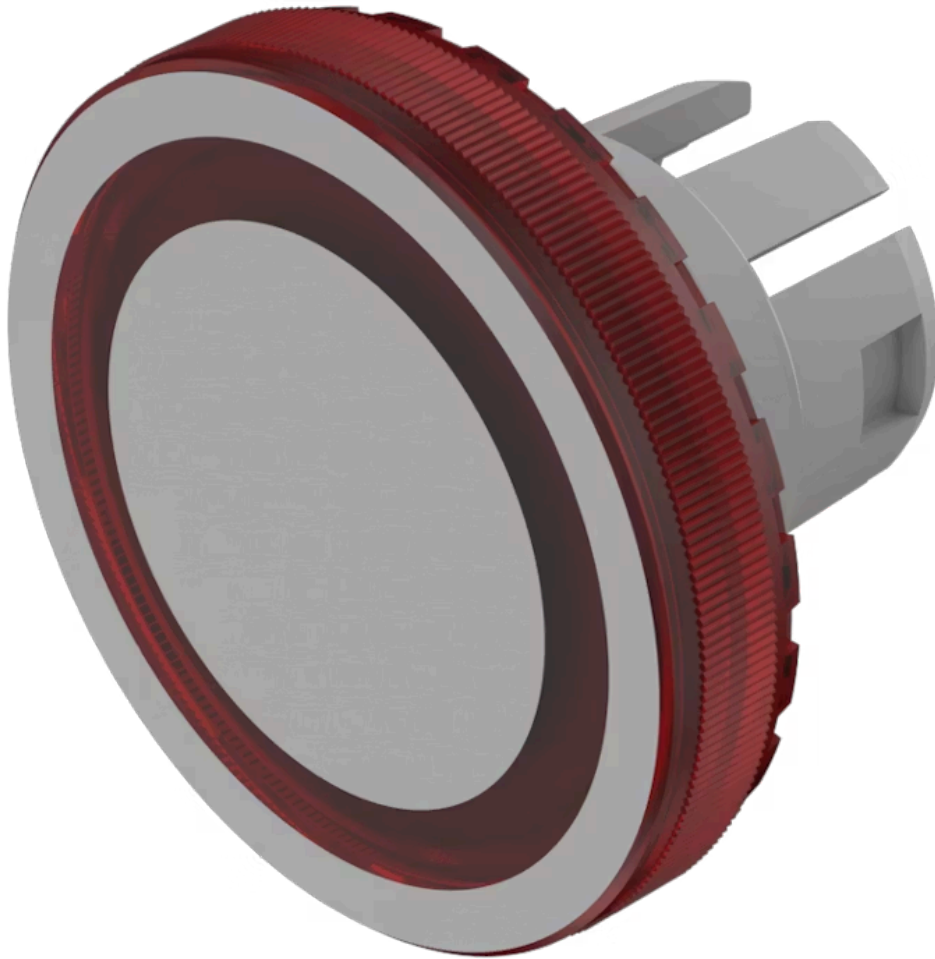

Lens

84-
7111.201

Distribution by
DigiKey

DigiKey

<https://digikey.eao.com/component/84-7111.201...>

Your product:

84-7111.201 Lens

Loading ...

FRONT

Front form: Round

OPERATING-/INDICATION PART

Lens colour: Red

Lens material: Plastic

Lens illumination: Illuminated

Lens shape: Flush

Lens optics: transparent

Lens type: Level with front bezel

Symbol: Ring

Shape of illumination: Ring

MECHANICAL CHARACTERISTICS

Weight: 0.001 kg

CERTIFICATE

REACH: REACH compliant

RoHS: RoHS compliant

OTHER

Short Description: Lens, Ø 19.7 mm, Illuminated, Ring, Red, Flush, Plastic

Dimension: Ø 19.7 mm

Hints:

The silvery coat is being applied on the lens (screen print) with an additional protective lacquer. Further information see Technical data