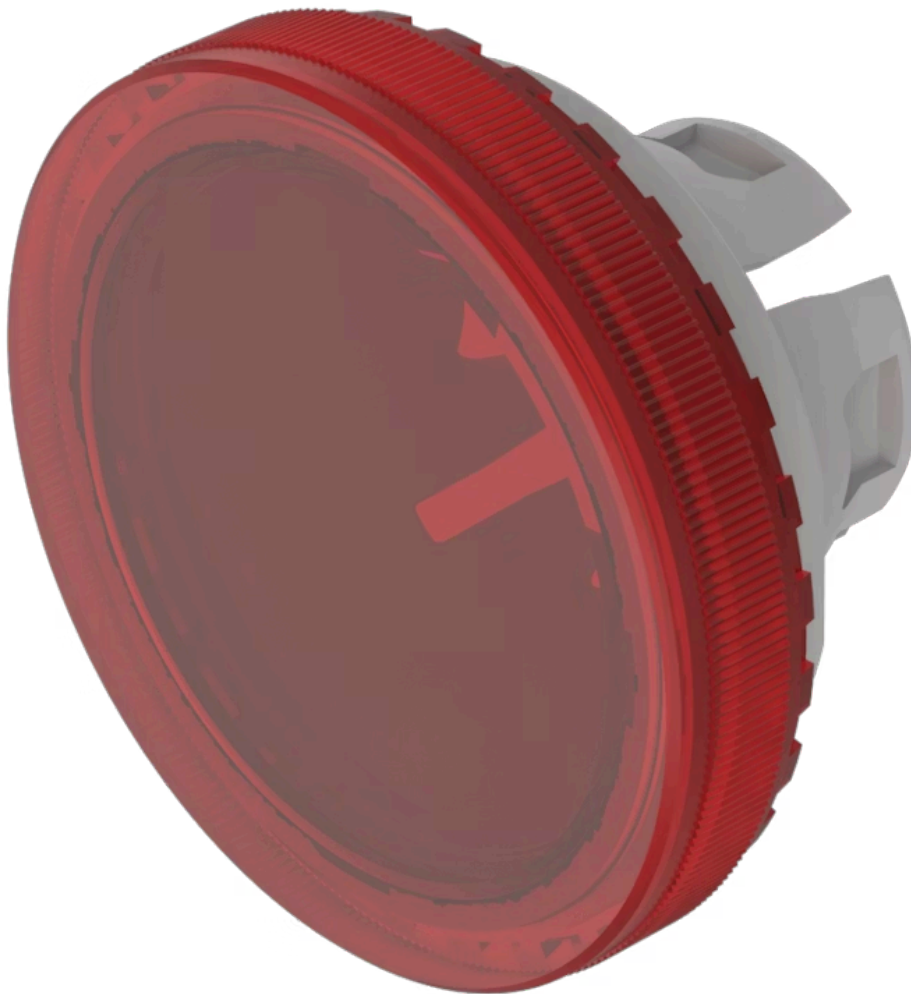

Lens

84-
7111.200

Distribution by
DigiKey

DigiKey

<https://digikey.eao.com/component/84-7111.200...>

Your product:

84-7111.200 Lens

Loading ...

FRONT

Front form: Round

OPERATING-/INDICATION PART

Lens colour: Red

Lens material: Plastic

Lens illumination: Illuminated

Lens shape: Flush

Lens optics: transparent

Lens type: Level with front bezel

Symbol: No Symbol

Shape of illumination: Front

MECHANICAL CHARACTERISTICS

Weight: 0.001 kg

CERTIFICATE

REACH: REACH compliant

RoHS: RoHS compliant

OTHER

Short Description: Lens, Ø 19.7 mm, Illuminated, No Symbol, Red, Flush, Plastic

Dimension: Ø 19.7 mm

Description component:

Material lens: Plastic as per UL94 V2