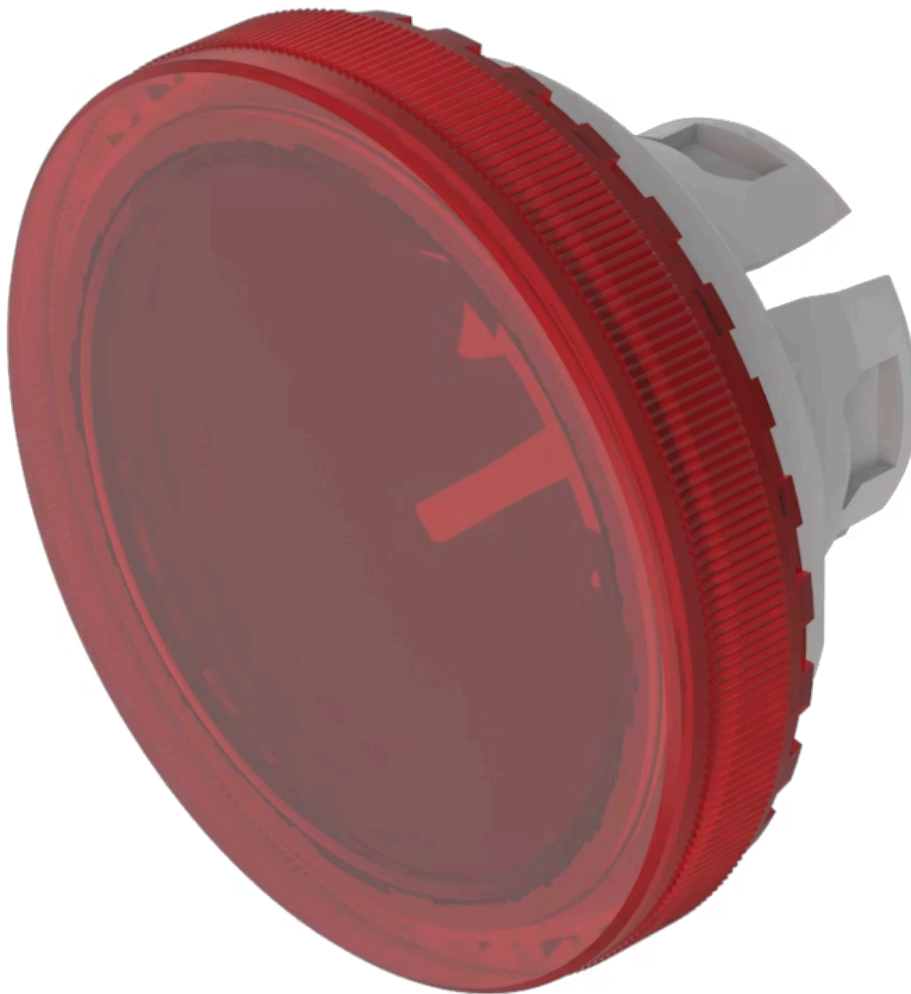

Lens

84-
7111.200

Distribution by
DigiKey

DigiKey

<https://digikey.eao.com/component/84-7111.200...>

Your product:

84-7111.200 Lens

Loading ...

FRONT

Front form: Round

OPERATING-/INDICATION PART

Lens colour: Red

Lens material: Plastic

Lens illumination: Illuminated

Lens shape: Flush

Lens optics: transparent

Lens type: Level with front bezel

Symbol: No Symbol

Shape of illumination: Front

MECHANICAL CHARACTERISTICS

Weight: 0.001 kg

CERTIFICATE

REACH: REACH compliant

RoHS: RoHS compliant

OTHER

Short Description: Lens, Ø 19.7 mm, Illuminated, No Symbol, Red, Flush, Plastic

Dimension: Ø 19.7 mm

Description component:

Material lens: Plastic as per UL94 V2