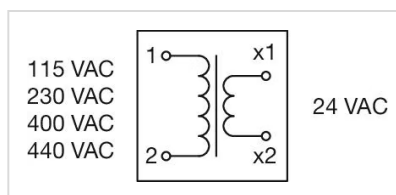

MOUNTING

Mounting type: Panel mounting

MECHANICAL CHARACTERISTICS

Terminal: Screw terminal

Weight: 0.029 kg

OTHER

Short Description: Lamp transformer 230/24 V, Screw terminal, Panel mounting

Titel Accessory: Lamp transformer 230/24 V

Housing material: Plastic

Hints: Lamp voltage/-current 24 VAC, 50 mA, 50/60 Hz

Wiring diagrams:

Dimension drawings: