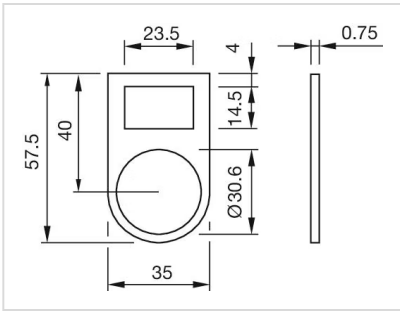

Weight: 0.001 kg

OTHER

Short Description: Legend frame, 35 mm x 57.5 mm x 0.75 mm, Aluminium, adhesive, Black, anodised

Titel Accessory: Legend frame

Dimension: 35 mm x 57.5 mm x 0.75 mm

Material: Aluminium

Product attributes: For flush design

Hints: The colour of anodised aluminium parts can vary due to technical production reasons

Dimension drawings:

for Part No. 704.968.3