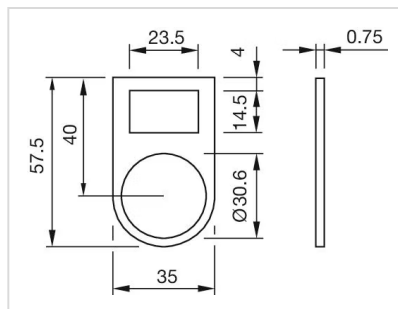

FRONT

Colour: Black

MOUNTING

Mounting type: adhesive

Design: flush

MECHANICAL CHARACTERISTIC

Weight: 0.001 kg

OTHER

Titel Accessory:

Legend frame

Short Description:

Legend frame, 35 mm x 57.5 mm x 0.75 mm, Aluminium, adhesive, Black, anodised

Hints:

The colour of anodised aluminium parts can vary due to technical production reasons

Dimension:

35 mm x 57.5 mm x 0.75 mm

Material:

Aluminium

Dimension drawings:

for Part No. 704.968.3