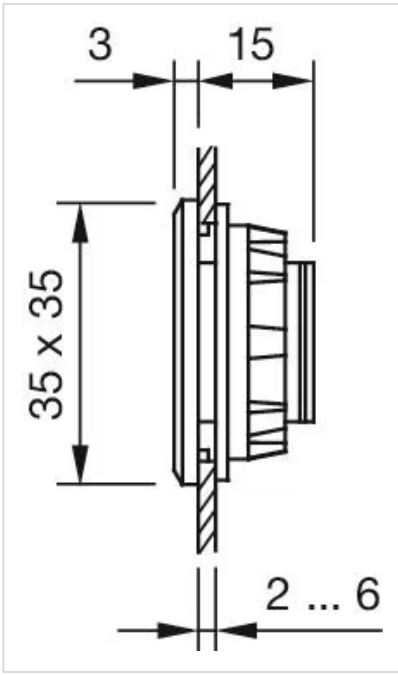

FRONT

Colour: Black

MOUNTING

Mounting cut-out: 30 mm x 30 mm

MECHANICAL CHARACTERISTICS

Weight: 0.02 kg

OTHER

Short Description: Blind plug, 35 mm x 35 mm, 30 mm x 30 mm, Plastic, Black

Title Accessory: Blind plug

Dimension: 35 mm x 35 mm

Material: Plastic

Hints: Please note that bigger minimum distances are necessary

Dimension drawings:

for Part No. 704.964.9