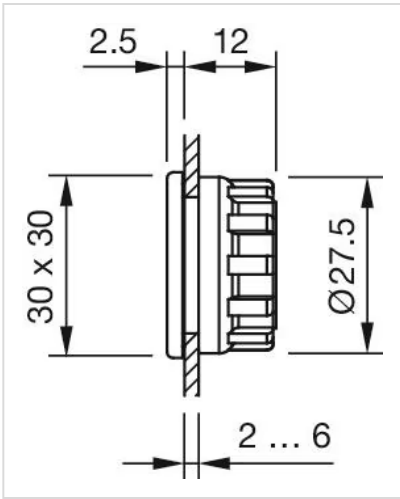

FRONT

Colour: Black

MOUNTING

Mounting cut-out: Ø 22.5 mm

ELECTRICAL CHARACTERISTICS

Forward voltage:

MECHANICAL CHARACTERISTICS

Weight: 0.008 kg

OTHER

Short Description: Blind plug, Ø 22.5 mm, Ø 22.5 mm, Plastic, Black

Titel Accessory: Blind plug

Dimension: Ø 22.5 mm

Material: Plastic

Hints: Please note that bigger minimum distances are necessary

Dimension drawings: