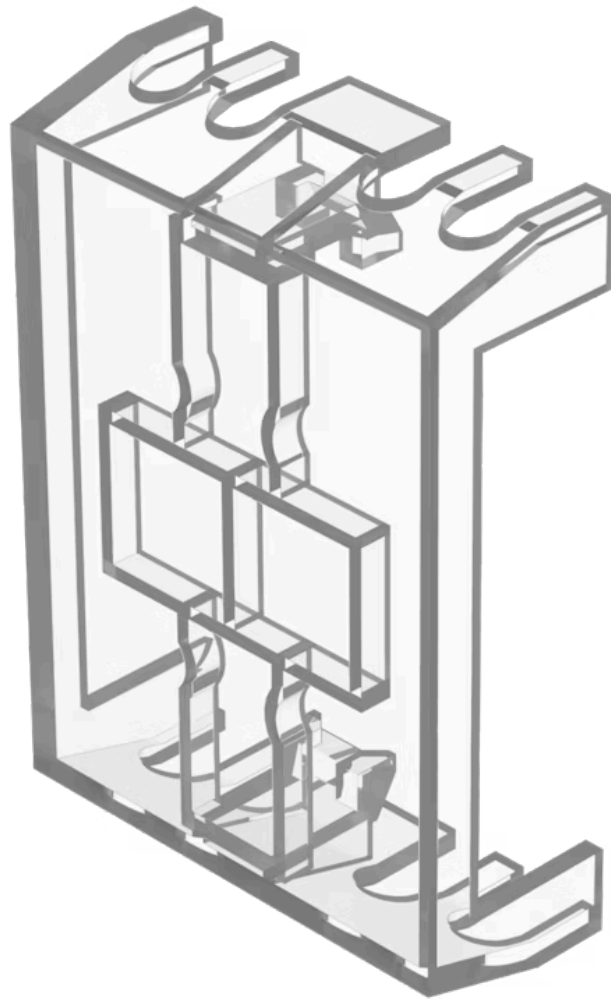

# Terminal cover

704.964.5

Distribution by  
DigiKey

**DigiKey**

<https://digkey.eao.com/component/704.964.5/e...>

Your product:

---

## 704.964.5 Terminal cover

*Loading ...*

### MECHANICAL CHARACTERISTICS

**Terminal:** Screw terminal

**Weight:** 0.003 kg

### OTHER

**Short Description:** Terminal cover, Plastic, Screw terminal

**Titel Accessory:** Terminal cover

**Material:** Plastic

**Product attributes:** For covering of screw terminal

**Dimension drawings:**