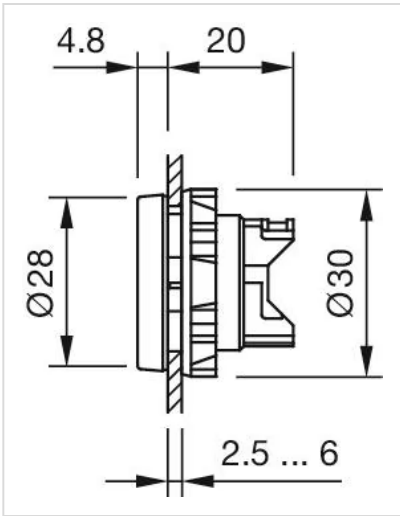

FRONT

Colour: Black

MOUNTING

Mounting cut-out: Ø 22.5 mm

ELECTRICAL CHARACTERISTICS

Forward voltage:

MECHANICAL CHARACTERISTICS

Weight: 0.007 kg

OTHER

Short Description: Blind plug, Ø 28 mm, Ø 22.5 mm, Plastic, Black

Titel Accessory: Blind plug

Dimension: Ø 28 mm

Material: Plastic

Hints: Please note that bigger minimum distances are necessary

Dimension drawings: