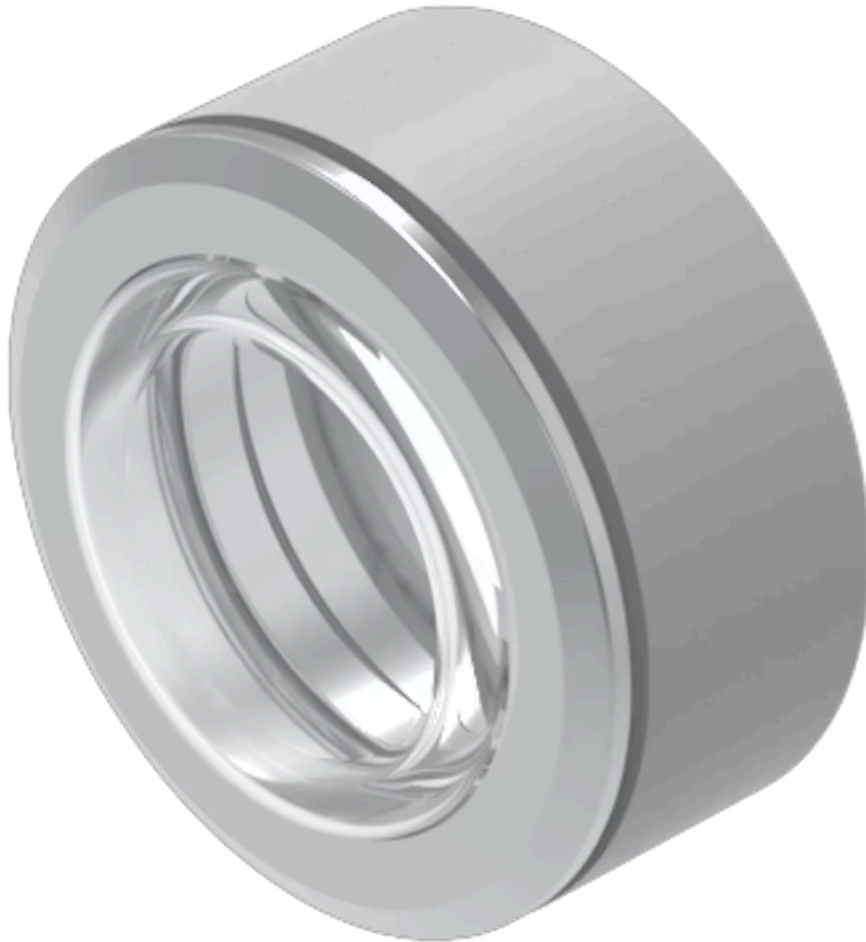

Front bezel

704.955.9E

Distribution by
DigiKey

DigiKey

<https://digikey.eao.com/component/704.955.9E/...>

Your product:

704.955.9E Front bezel

Loading ...

FRONT

| | |
|------------------------------|--|
| Front dimension: | Ø 35 mm |
| Front form: | Round |
| Front bezel colour: | Nature |
| Front bezel material: | Stainless steel |
| Front bezel type: | With transparent silicone membrane, resistant to sea water |

CERTIFICATE

| | |
|---------------|-----------------|
| REACH: | REACH compliant |
| RoHS: | RoHS compliant |

OTHER

| | |
|----------------------------|--|
| Short Description: | Front bezel, Ø 35 mm, Nature, Stainless steel |
| Dimension: | Ø 35 mm |
| Product attributes: | With transparent silicone membrane, resistant to sea water |
| Hints: | Front bezel to be mounted with a torque of 0.4 Nm onto actuator Before assembling remove the flat gasket of the switch The colour of anodised aluminium parts can vary due to technical production reasons |