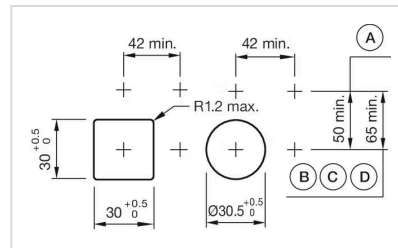

### MOUNTING

<b>Mounting cut-out:</b>	Ø 30.5 mm
<b>Mounting type:</b>	Panel mounting

### MECHANICAL CHARACTERISTICS

<b>Weight:</b>	0.034 kg
----------------	----------

### OTHER

<b>Short Description:</b>	Front bezel set, Ø 35 mm, Nature, Stainless steel 304
<b>Dimension:</b>	Ø 35 mm
<b>Housing colour:</b>	Silver
<b>Housing material:</b>	Metal

## Mounting cut-outs:

- A = Screw terminal
- B = Push-in terminal (PIT)
- C = Plug-in terminal 6.3 mm x 0.8 mm
- D = Double plug-in terminal 6.3 mm x 0.8 mm