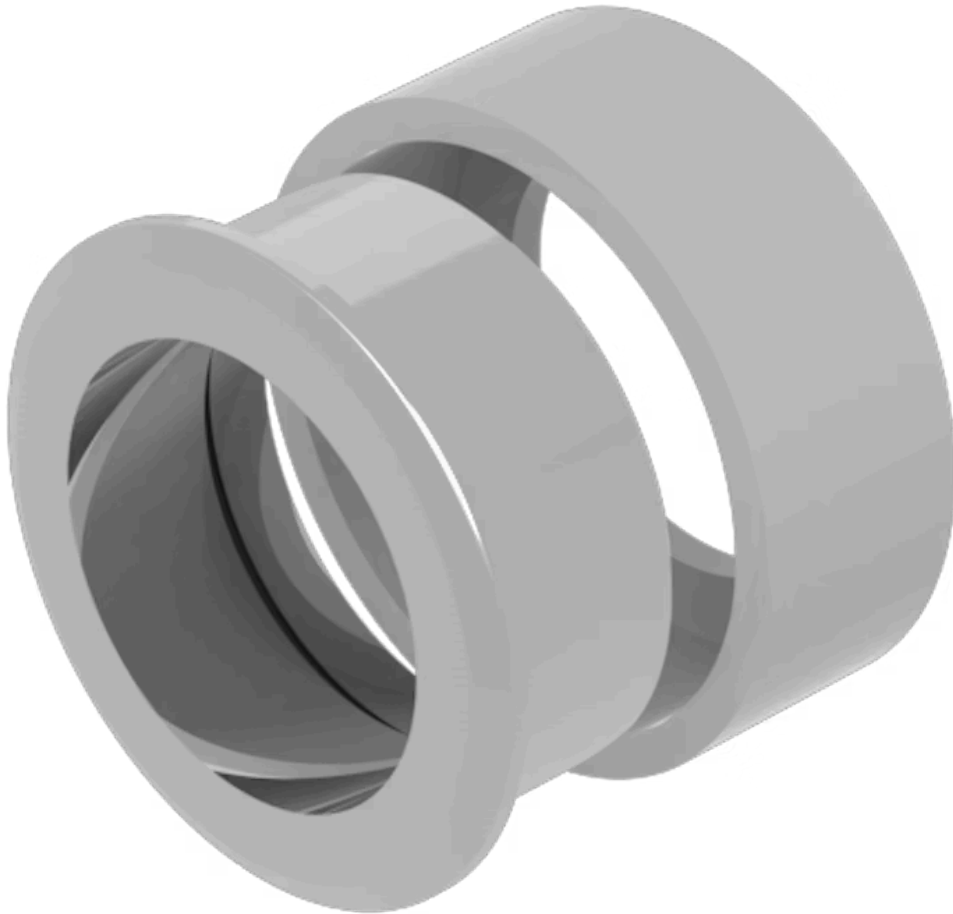

# Front bezel set

704.955.9

Distribution by  
DigiKey

**DigiKey**

<https://digkey.eao.com/component/704.955.9/e...>

Your product:

---

## 704.955.9 Front bezel set

*Loading ...*

### FRONT

<b>Front dimension:</b>	Ø 35 mm
<b>Front form:</b>	Round
<b>Front bezel colour:</b>	Nature
<b>Front bezel material:</b>	Stainless steel 304
<b>Front bezel type:</b>	Flush

### OTHER

<b>Short Description:</b>	Front bezel set, Ø 35 mm, Nature, Stainless steel 304
<b>Dimension:</b>	Ø 35 mm
<b>Housing colour:</b>	Silver
<b>Housing material:</b>	Metal