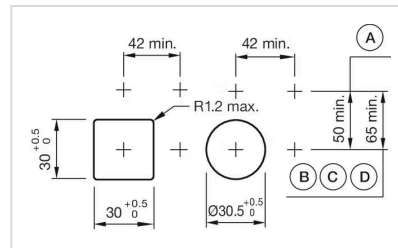

Front dimension:	Ø 35 mm
Front form:	Round
Front bezel colour:	Nature
Front bezel material:	Stainless steel 304
Front bezel type:	Flush

MOUNTING

Mounting cut-out:	Ø 30.5 mm
Mounting type:	Panel mounting

MECHANICAL CHARACTERISTICS

Weight:	0.034 kg
----------------	----------

CERTIFICATE

REACH:	REACH compliant
RoHS:	RoHS compliant

OTHER

Short Description:	Front bezel set, Ø 35 mm, Nature, Stainless steel 304
Dimension:	Ø 35 mm
Housing colour:	Silver
Housing material:	Metal

Mounting cut-outs:

- A = Screw terminal
- B = Push-in terminal (PIT)
- C = Plug-in terminal 6.3 mm x 0.8 mm
- D = Double plug-in terminal 6.3 mm x 0.8 mm