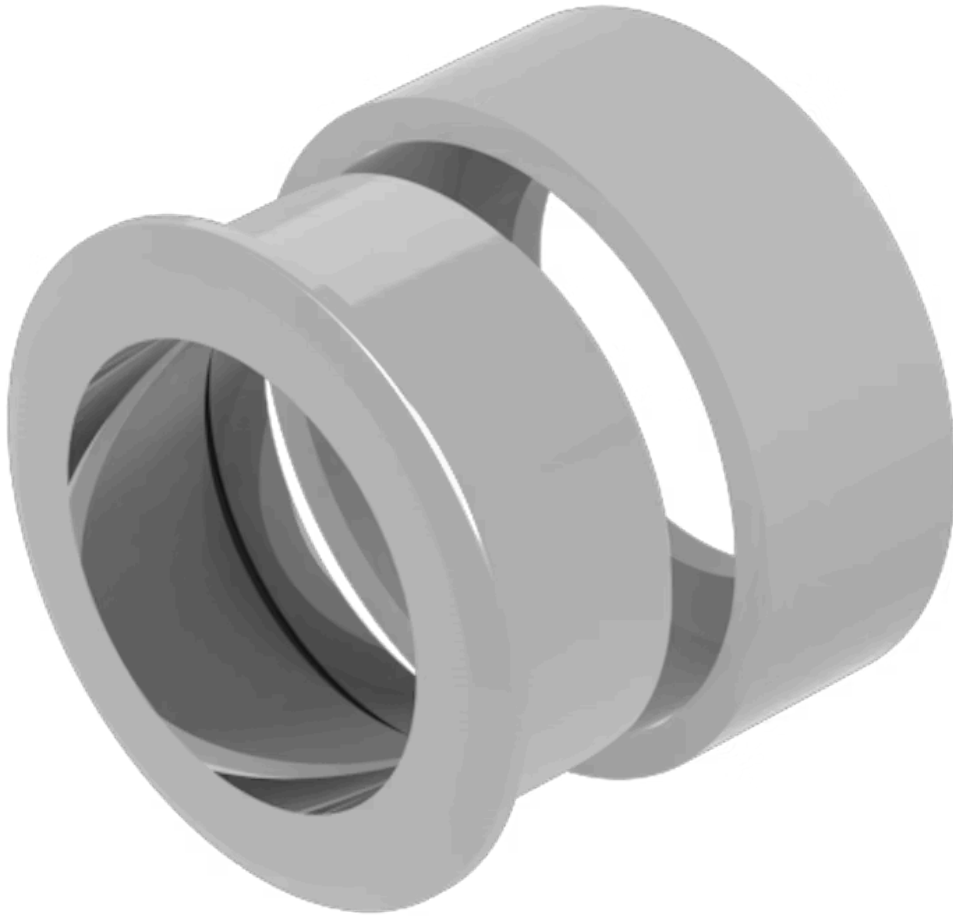

Front bezel set

704.955.9

Distribution by
DigiKey

DigiKey

<https://digkey.eao.com/component/704.955.9/e...>

Your product:

704.955.9 Front bezel set

FRONT

Front dimension:	Ø 35 mm
Front form:	Round
Front bezel colour:	Nature
Front bezel material:	Stainless steel 304
Front bezel type:	Flush

MOUNTING

Mounting cut-out:	Ø 30.5 mm
Mounting type:	Panel mounting

MECHANICAL CHARACTERISTICS

Weight:	0.034 kg
----------------	----------

CERTIFICATE

REACH:	REACH compliant
RoHS:	RoHS compliant

OTHER

Short Description:	Front bezel set, Ø 35 mm, Nature, Stainless steel 304
Dimension:	Ø 35 mm
Housing colour:	Silver
Housing material:	Metal