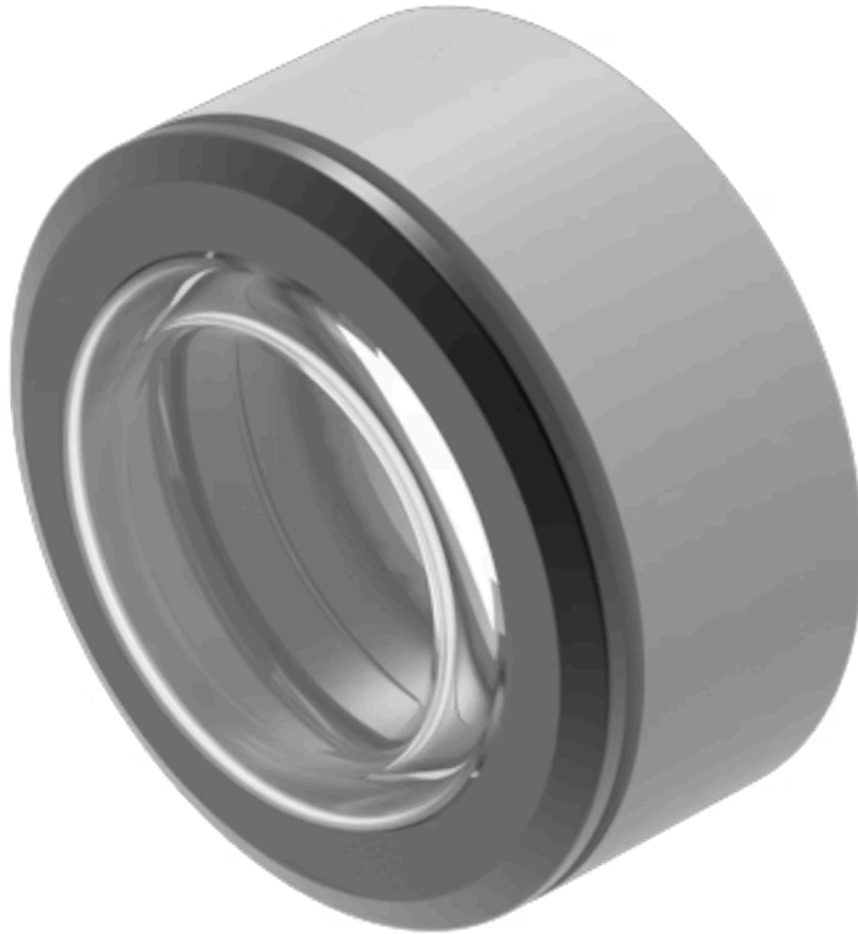

Front bezel set

704.955.4

Distribution by
DigiKey

DigiKey

<https://digkey.eao.com/component/704.955.4/e...>

Your product:

704.955.4 Front bezel set

FRONT

Front dimension:	Ø 35 mm
Front form:	Round
Front bezel colour:	Black
Front bezel material:	Aluminium
Front bezel type:	With transparent silicone membrane

MOUNTING

Mounting type:	Panel mounting
-----------------------	----------------

MECHANICAL CHARACTERISTICS

Weight:	0.015 kg
----------------	----------

CERTIFICATE

REACH:	REACH compliant
---------------	-----------------

RoHS:	RoHS compliant
--------------	----------------

OTHER

Short Description:	Front bezel set, Ø 35 mm, Black, Aluminium
Dimension:	Ø 35 mm
Product attributes:	With transparent silicone membrane
Hints:	Front bezel to be mounted with a torque of 0.4 Nm onto actuator Before assembling remove the flat gasket of the switch The colour of anodised aluminium parts can vary due to technical production reasons