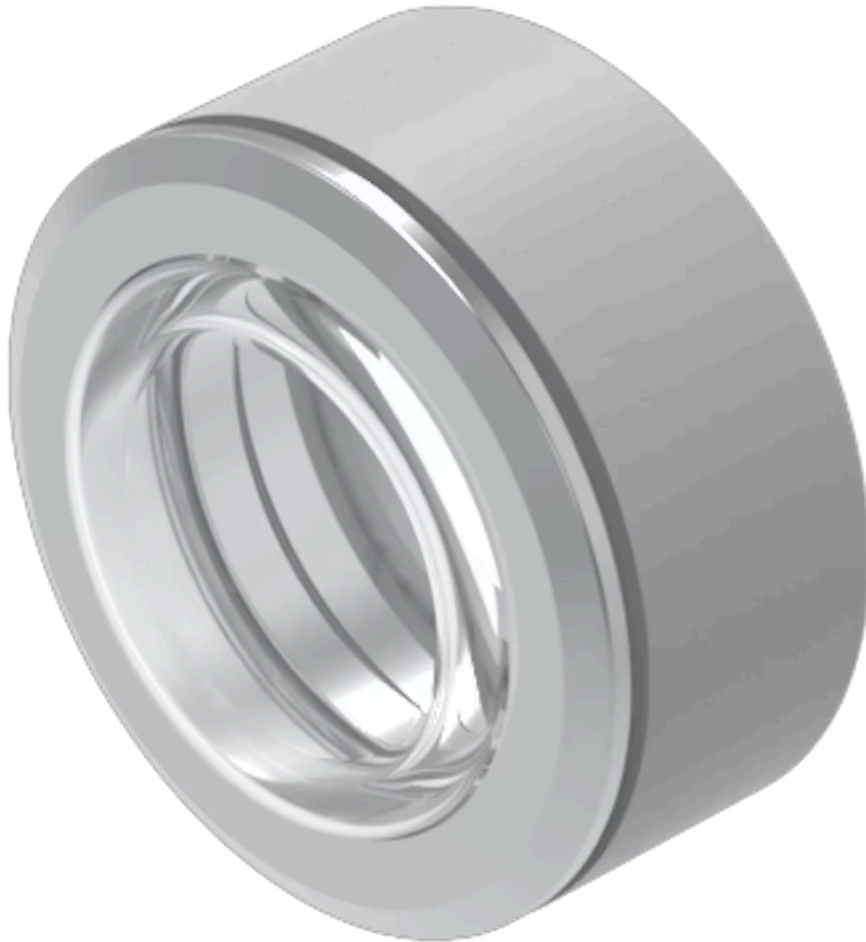

Front bezel set

704.955.3

Distribution by
DigiKey

DigiKey

<https://digkey.eao.com/component/704.955.3/e...>

Your product:

704.955.3 Front bezel set

Loading ...

FRONT

Front dimension:	Ø 35 mm
Front form:	Round
Front bezel colour:	Nature
Front bezel material:	Aluminium
Front bezel type:	With transparent silicone membrane

MOUNTING

Mounting type:	Panel mounting
-----------------------	----------------

MECHANICAL CHARACTERISTICS

Weight:	0.015 kg
----------------	----------

CERTIFICATE

REACH:	REACH compliant
RoHS:	RoHS compliant

OTHER

Short Description:	Front bezel set, Ø 35 mm, Nature, Aluminium
Dimension:	Ø 35 mm
Product attributes:	With transparent silicone membrane
Hints:	Front bezel to be mounted with a torque of 0.4 Nm onto actuator Before assembling remove the flat gasket of the switch The colour of anodised aluminium parts can vary due to technical production reasons