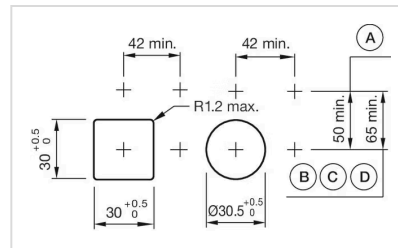

### MOUNTING

<b>Mounting cut-out:</b>	Ø 30.5 mm
<b>Mounting type:</b>	Panel mounting

### MECHANICAL CHARACTERISTICS

<b>Weight:</b>	0.034 kg
----------------	----------

### OTHER

<b>Short Description:</b>	Front bezel set, Ø 35 mm, Nature, Stainless steel 316
<b>Dimension:</b>	Ø 35 mm
<b>Housing colour:</b>	Silver
<b>Housing material:</b>	Metal

## Mounting cut-outs:

- A = Screw terminal
- B = Push-in terminal (PIT)
- C = Plug-in terminal 6.3 mm x 0.8 mm
- D = Double plug-in terminal 6.3 mm x 0.8 mm