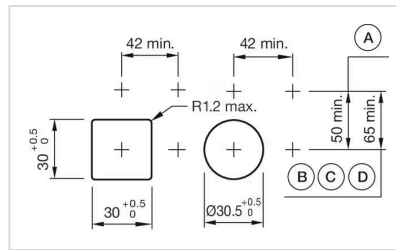

### MOUNTING

<b>Mounting cut-out:</b>	Ø 30.5 mm
<b>Mounting type:</b>	Panel mounting

### MECHANICAL CHARACTERISTIC

<b>Weight:</b>	0.033 kg
----------------	----------

### OTHER

<b>Short Description:</b>	Front bezel set, Ø 35 mm, Nature, Stainless steel 316
<b>Dimension:</b>	Ø 35 mm
<b>Housing colour:</b>	Silver
<b>Housing material:</b>	Metal

**Mounting cut-outs:**

- A = Screw terminal
- B = Push-in terminal (PIT)
- C = Plug-in terminal 6.3 mm x 0.8 mm
- D = Double plug-in terminal 6.3 mm x 0.8 mm