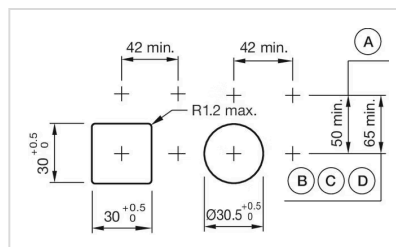

Front bezel type:	flush
Front bezel material:	Stainless steel 316
Front bezel colour:	Nature

MOUNTING

Mounting cut-out:	Ø 30.5 mm
--------------------------	-----------

MECHANICAL CHARACTERISTIC

Weight:	0.033 kg
----------------	----------

OTHER

Housing material:	Metal
Housing colour:	Silver
Short Description:	Front bezel set, Nature, Stainless steel 316
Dimension:	Ø 35 mm
Mounting cut-outs:	

A = Screw terminal
B = Push-in terminal (PIT)
C = Plug-in terminal 6.3 mm x 0.8 mm
D = Double plug-in terminal 6.3 mm x 0.8 mm