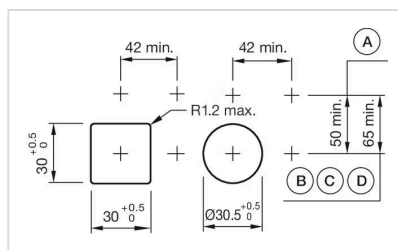

FRONT

Front dimension:	Ø 35 mm
Front form:	Round
Front bezel colour:	Black
Front bezel material:	Aluminium
Front bezel type:	Flush

MOUNTING

Mounting cut-out:	Ø 30.5 mm
Mounting type:	Panel mounting

MECHANICAL CHARACTERISTICS

Weight:	0.016 kg
----------------	----------

CERTIFICATE

REACH:	REACH compliant
RoHS:	RoHS compliant

OTHER

Short Description:	Front bezel set, Ø 35 mm, Black, Aluminium
Dimension:	Ø 35 mm
Housing colour:	Black
Housing material:	Aluminium

Hints:

The colour of anodised aluminium parts can vary due to technical production reasons

Mounting cut-outs:

- A = Screw terminal
- B = Push-in terminal (PIT)
- C = Plug-in terminal 6.3 mm x 0.8 mm
- D = Double plug-in terminal 6.3 mm x 0.8 mm