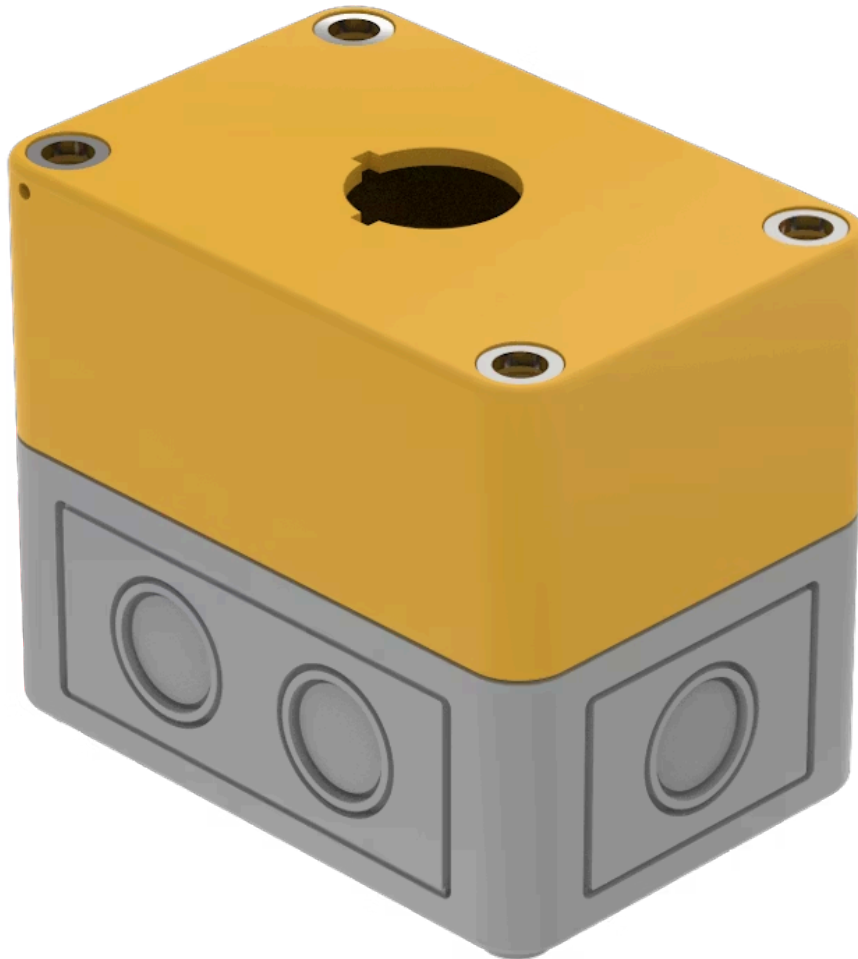

Enclosure

704.945.8

Distribution by
DigiKey

DigiKey

<https://digkey.eao.com/component/704.945.8/e...>

Your product:

704.945.8 Enclosure

Loading ...

FRONT

Colour: Grey

MECHANICAL CHARACTERISTICS

Weight: 0.157 kg

AMBIENT CONDITION

IP Protection: IP66

OTHER

Short Description: Enclosure, 94 mm x 65 mm x 81 mm, Plastic, Grey

Titel Accessory: Enclosure

Dimension: 94 mm x 65 mm x 81 mm

Material: Plastic

Product attributes: Bottom grey similar RAL 7035; cover lead-sealable, yellow similar RAL 1004

Colour RAL: 7035 RAL

Dimension drawings: