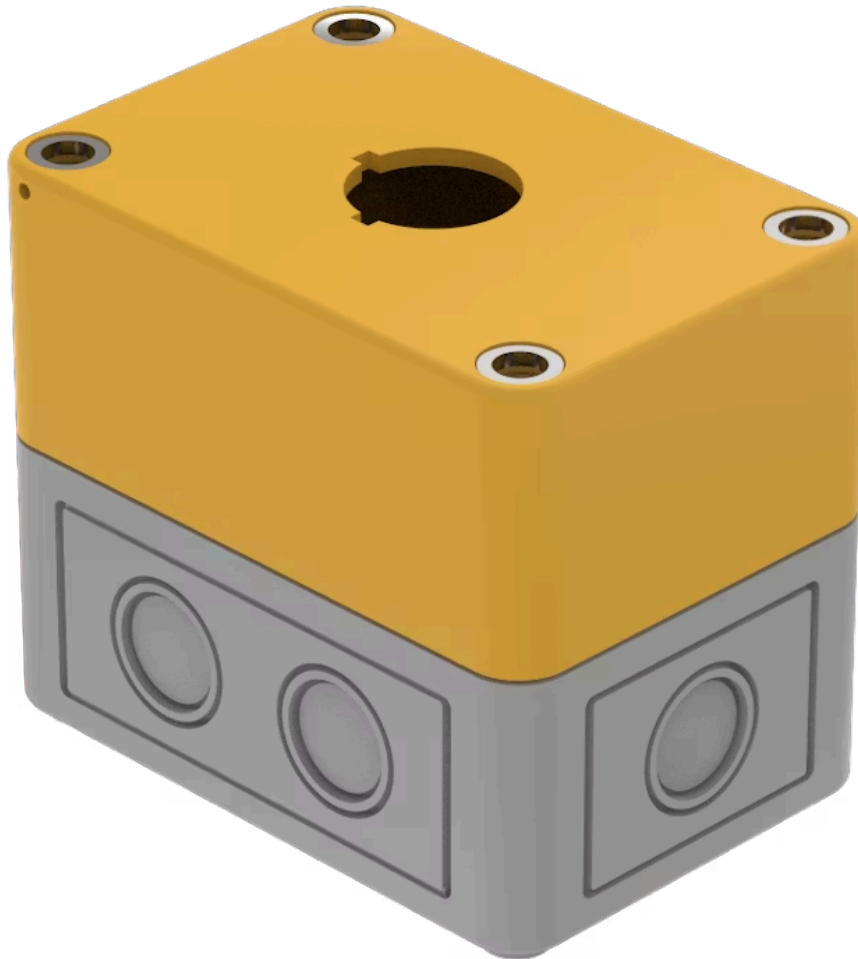

# Enclosure

704.945.8

Distribution by  
DigiKey

**DigiKey**

<https://digkey.eao.com/component/704.945.8/e...>

Your product:

---

## 704.945.8 Enclosure

*Loading ...*

### FRONT

**Colour:** Grey

### OTHER

**Short Description:** Enclosure, 94 mm x 65 mm x 81 mm, Plastic, Grey

**Titel Accessory:** Enclosure

**Dimension:** 94 mm x 65 mm x 81 mm

**Material:** Plastic

**Product attributes:** Bottom grey similar RAL 7035; cover lead-sealable, yellow similar RAL 1004