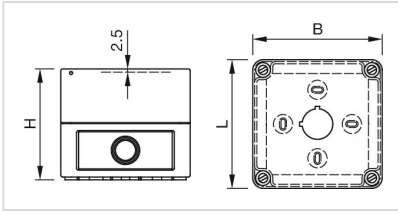

OTHER

Short Description: Enclosure, 180 mm x 182 mm x 110 mm, Plastic, Grey

Titel Accessory: Enclosure

Dimension: 180 mm x 182 mm x 110 mm

Material: Plastic

Product attributes: With mounting cut-out 4 x Ø 22.3 mm, with anti-twist device

Colour RAL: 7035 RAL

Dimension drawings:

for Part No. 704.945.1, 704.945.2, 704.945.3,
704.945.4, 704.945.5