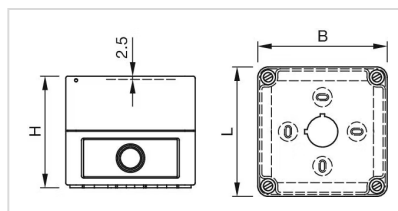

FRONT

Colour: Grey

MECHANICAL CHARACTERISTICS

Weight: 0.313 kg

AMBIENT CONDITION

IP Protection: IP66

OTHER

Short Description: Enclosure, 180 mm x 94 mm x 81 mm, Plastic, Grey

Titel Accessory: Enclosure

Dimension: 180 mm x 94 mm x 81 mm

Material: Plastic

Product attributes: With mounting cut-out 3 x Ø 22.3 mm, with anti-twist device

Colour RAL: 7035 RAL

Dimension drawings:

for Part No. 704.945.1, 704.945.2, 704.945.3,
704.945.4, 704.945.5