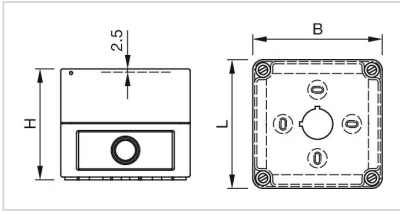

OTHER

Short Description: Enclosure, 180 mm x 94 mm x 81 mm, Plastic, Grey

Titel Accessory: Enclosure

Dimension: 180 mm x 94 mm x 81 mm

Material: Plastic

Product attributes: With mounting cut-out 3 x Ø 22.3 mm, with anti-twist device

Colour RAL: 7035 RAL

Dimension drawings:

for Part No. 704.945.1, 704.945.2, 704.945.3,
704.945.4, 704.945.5