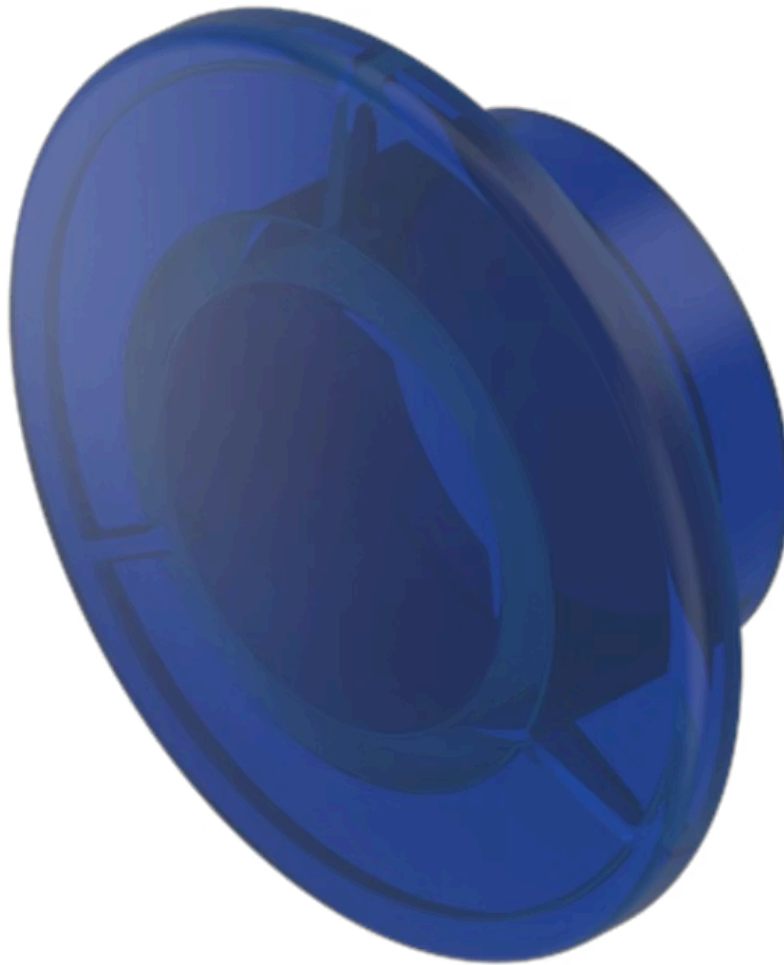

Lens

704.614.6

Distribution by
DigiKey

DigiKey

<https://digkey.eao.com/component/704.614.6/e...>

Your product:

704.614.6 Lens

Loading ...

FRONT

Front form: Round

OPERATING-/INDICATION PART

Lens colour: Blue

Lens material: Plastic

Lens illumination: Illuminated

Lens shape: Mushroom-head

Lens optics: transparent

Shape of illumination: Front

MECHANICAL CHARACTERISTICS

Weight: 0.005 kg

CERTIFICATE

REACH: REACH compliant

RoHS: RoHS compliant

OTHER

Short Description: Lens, Ø 40 mm, Illuminated, Blue, Mushroom-head, Plastic

Dimension: Ø 40 mm

Hints: To obtain IP67, use marking plate Part No. 704.609.9